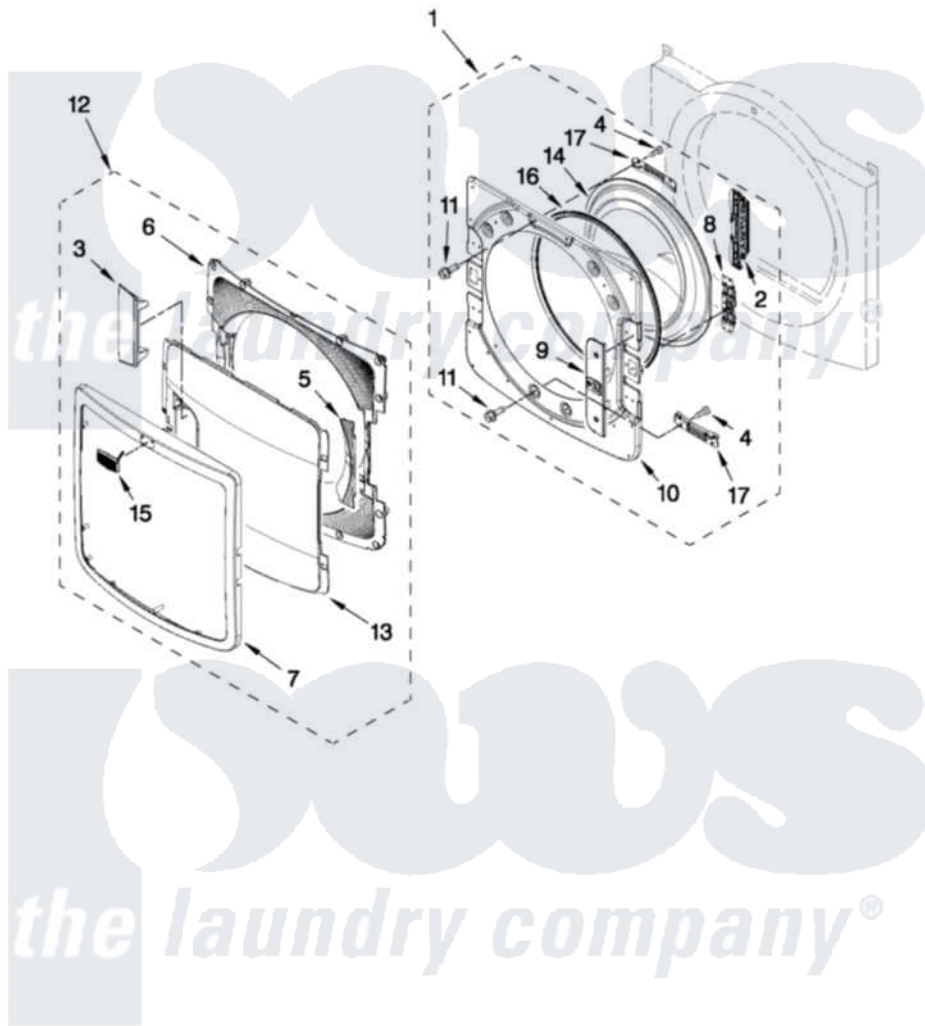

Maytag MGD9000YR1 05 - DOOR PARTS

DOOR PARTS

For Models: MGD9000YW1, MGD9000YR1, MGD9000YG1
(White) (Red) (Cosmetallic)

FOR ORDERING INFORMATION REFER TO PARTS PRICE LIST

W10431368

9

[Maytag Residential Maytag MGD9000YR1 Dryer Parts](#) Parts Diagram 05 - DOOR PARTS
Click on the part number to view part

Item	Original Part Number	Replaced By	Status	Part Description
1	W10272387			Door Assembly Inner
2	W10208414			Door Hinge Assembly
3	W10272398			Door Handle
4	9742177			Screw, 8-18 X .625
5	W10272400			Door Plug
6	W10272392			Door-Intermediate
7	W10272390			Trim Door
8	W10208254			Door Inner Screw, 10-32 X 1/2
9	W10272404			Cover, Door Catch
10	W10285652			Inner Door
11	W10288126			Screw, 10-32 X 1/2
12	W10272389			Door, Outer Assembly
13	W10272391			Screen, Outer Door
14	W10208417			Window Inner Door
15	W10316087			Badge Assembly
16	W10329710			Door Catch Assembly