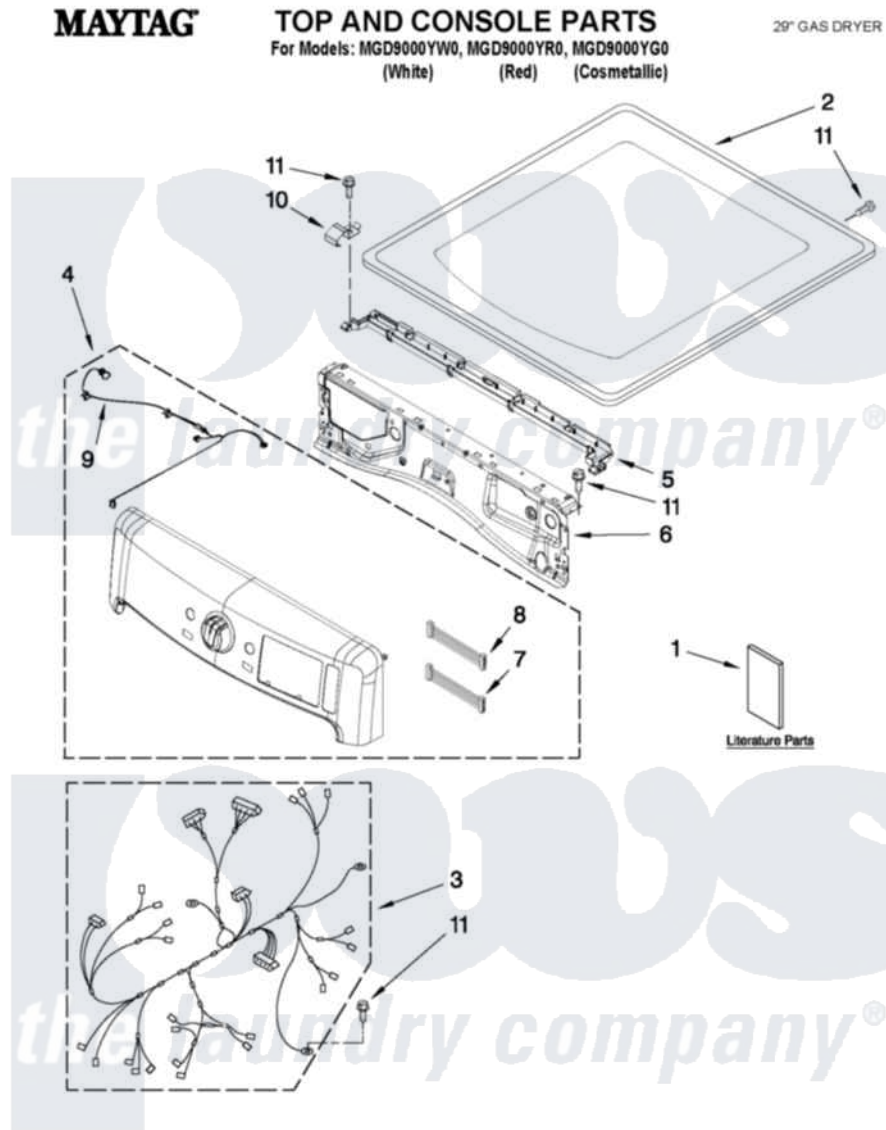

Maytag MGD9000YW0 01 - TOP AND CONSOLE PARTS

FOR ORDERING INFORMATION REFER TO PARTS PRICE LIST
 2-11 Printed in U.S.A. (LT) (eeb) 1 Part No. W10395140 Rev. A

Maytag [Residential Maytag MGD9000YW0 Dryer Parts](#) Parts Diagram 01 - TOP AND CONSOLE PARTS
 Click on the part number to view part

Item	Original Part Number	Replaced By	Status	Part Description
1	W10312952		Not Available	USE & CARE GUIDE
"	W10057364		Not Available	INSTALLATION INSTRUCTIONS
"	W10315512		Not Available	TECH SHEET
2	W10208383			Top
"	W10337792			Top
"	W10301057			Top
3	W10355891			Harness, Main
4	W10308730	W10392722		Panel, Console
"	W10362385	W10392724		Console Assembly
"	W10308732	W10392723		Panel, Console
5	W10317570			Water Channel
6	W10208198			Bracket, Console
7	W10309986			Cable, Jumper
8	W10309987			Cable, Jumper
9	W10267833			Cable, Led User-Interface
10	W10317566			Spring, Clip Water Channel