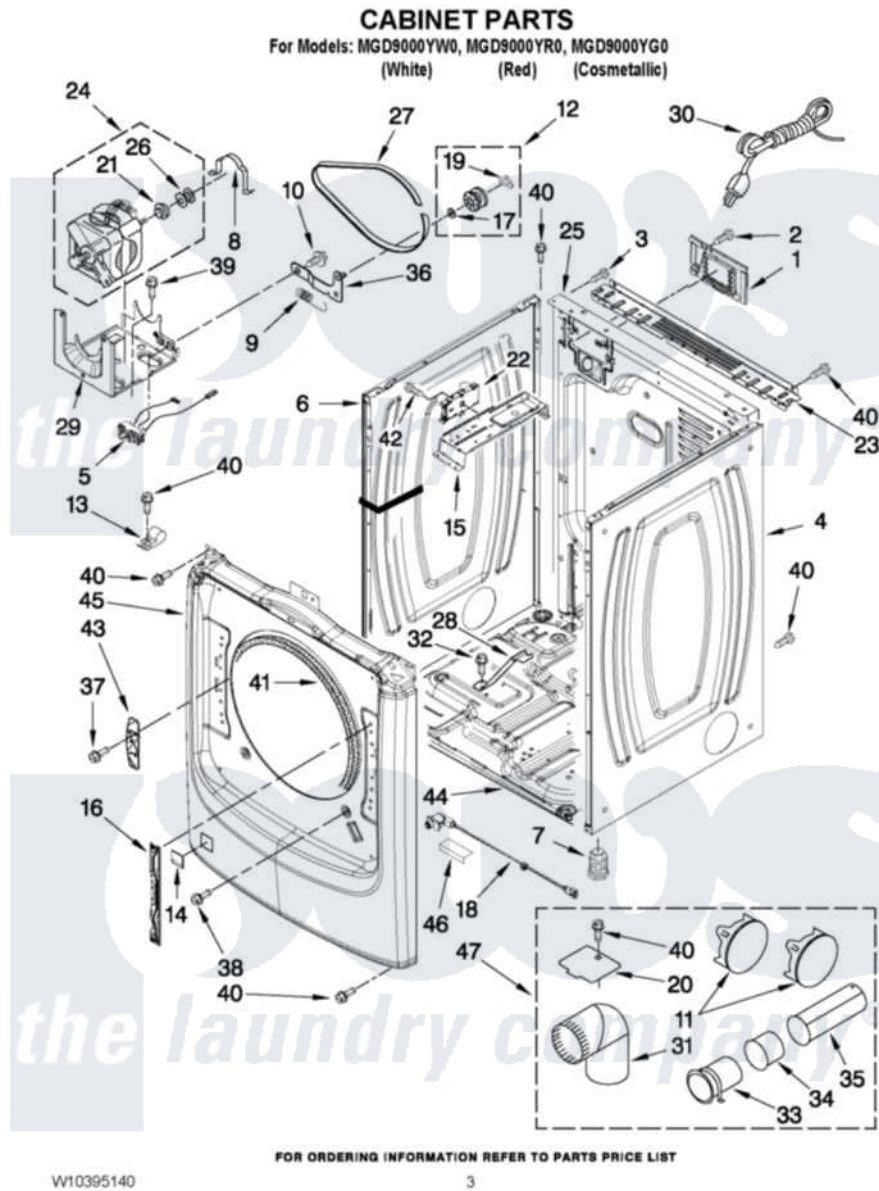

Maytag MGD9000YW0 02 - CABINET PARTS

Maytag [Residential Maytag MGD9000YW0 Dryer Parts](#) Parts Diagram 02 - CABINET PARTS
Click on the part number to view part

Item	Original Part Number	Replaced By	Status	Part Description
1	8317339			Cover, Terminal Block
2	3390814	90767		Screw, 8A X 3/8 HeX Washer Head Tapping
3	8533974	4331106		Screw, No.10-32 X 7/16
4	W10280028			Panel, Side
"	W10337791			Panel, Side
"	W10301059			Panel, Side
5	W10246525	W10314253		Switch, Assembly Broken Belt
6	W10192435			Panel, Side
"	W10337789	W10468502		Panel, Side
"	W10301058			Panel, Side
7	3392100	49621		Feet-Leveling
NI	279810			Foot-Optional
8	660658			Clamp, Motor Mounting 343481 685441
9	3387374			Spring, Idler
10	3389420			Retainer-Idler 1/4-20 X 1/16