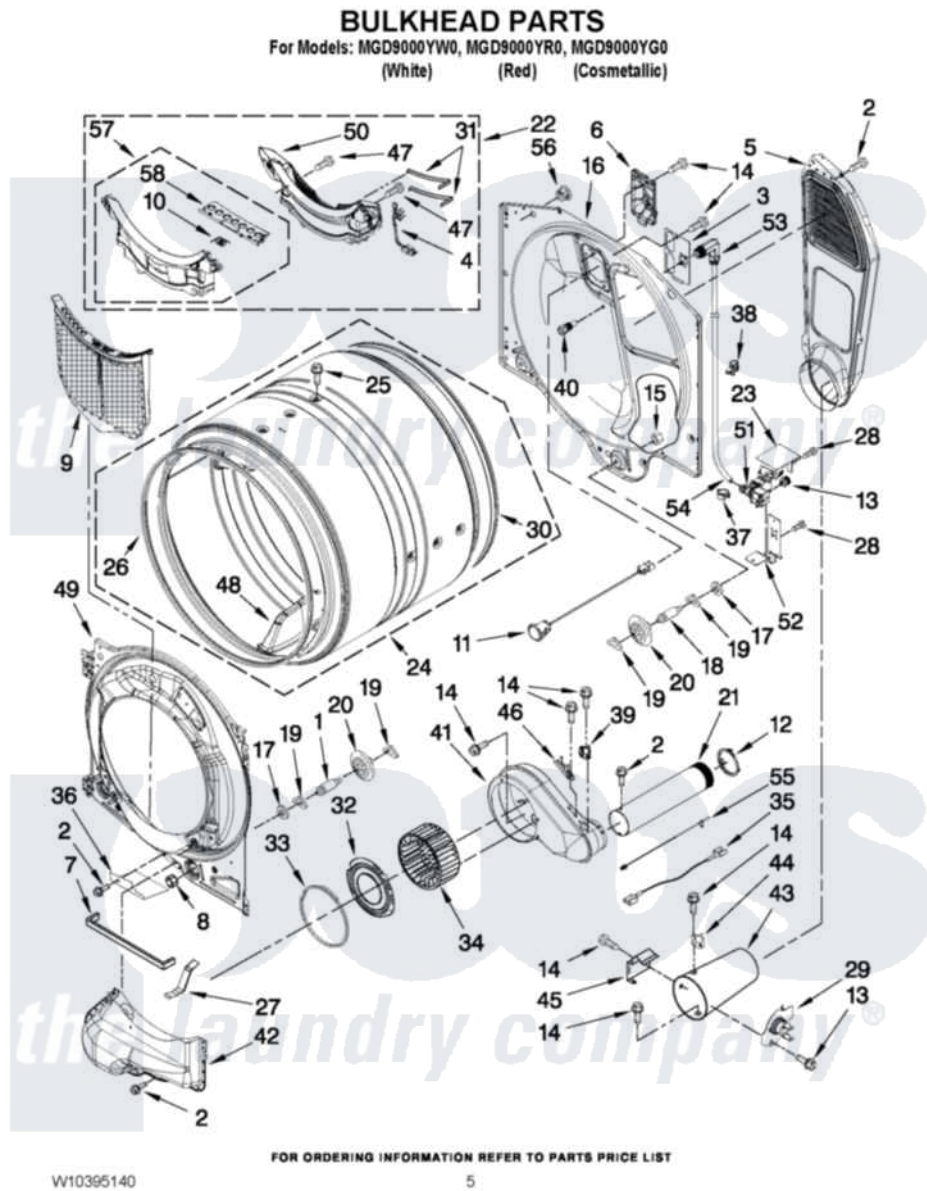

# Maytag MGD9000YW0 03 - BULKHEAD PARTS

Maytag Residential Maytag MGD9000YW0 Dryer Parts Parts Diagram 03 - BULKHEAD PARTS  
Click on the part number to view part

Item	Original Part Number	Replaced By	Status	Part Description
1	<a href="#">W10359271</a>			Shaft, Drum Roller Threads
2	3390647	<a href="#">488729</a>		Screw
3	<a href="#">W10249422</a>			Nozzle, Bracket Rear
4	<a href="#">W10298258</a>			Harness, Sensor
5	<a href="#">W10295533</a>			Air Duct Assembly
6	<a href="#">W10208422</a>			Rear Deflector
7	<a href="#">W10211950</a>			Seal, Outlet Housing
8	3934666	<a href="#">W10080210</a>		Nut, 3/8 X 16
9	<a href="#">W10370972</a>			Lint, Screen
10	<a href="#">W10219015</a>			Spring, Lint Screen Door
11	<a href="#">W10236079</a>			Drum Light Assembly-Led
12	<a href="#">W10344699</a>			Collar, Duct
13	<a href="#">W10044605</a>			Coupling, Hose
14	<a href="#">693995</a>			Screw, Hex Head
15	W10001120	<a href="#">W10080190</a>		Nut, 3/8-16
16	<a href="#">W10211946</a>			Bulkhead, Rear