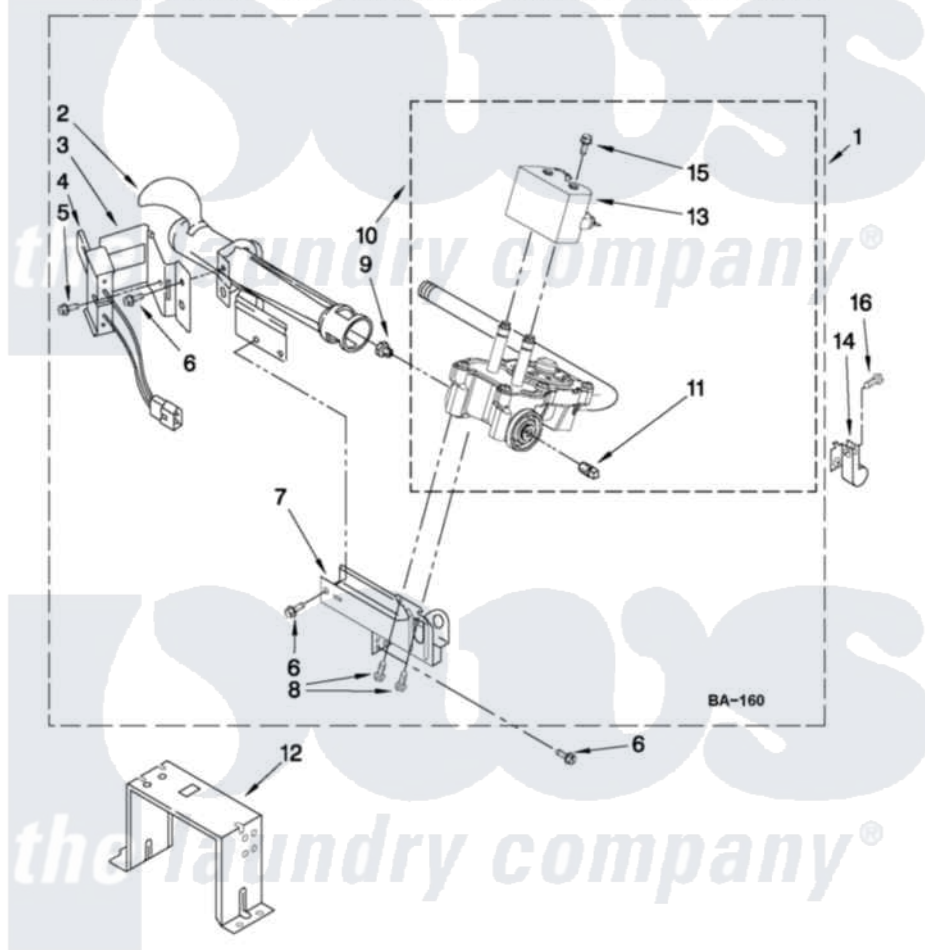

Maytag MGD9000YW0 04 - W10307147 BURNER ASSEMBLY

W10307147 BURNER ASSEMBLY

For Models: MGD9000YW0, MGD9000YR0, MGD9000YG0
(White) (Red) (Cosmetallic)

USE WITH TYPE 1 - NATURAL, TYPE 2 - MIXED,
AND TYPE 4 - LIQUEFIED PROPANE AND BUTANE GASES

FOR ORDERING INFORMATION REFER TO PARTS PRICE LIST

W10395140

7

Maytag [Residential Maytag MGD9000YW0 Dryer Parts](#) Parts Diagram 04 - W10307147 BURNER ASSEMBLY
Click on the part number to view part

Item	Original Part Number	Replaced By	Status	Part Description
1	W10307147	W10353165		Burner-Gas
2	688617	693140		Burner
3	694298			Bracket, Ignitor
4	686590	279311		Ignitor
5	3393909			Screw, 8-32 X 7/8
6	343641	681414		Screw, 10AB X 1/2
7	3389871		Not Available	Base, Burner
8	3387057			Screw, 10-16 X 1/2 Orifice, Burner
9	15418			Orifice, Burner Type 1
10	W10175144	W10293912		Valve-Gas
11	W10295523			Plug, Pipe
12	3389889			Bracket, Support
13	W10328463			Coil, 60 Hz
14	3978776			Bracket, Gas Pipe Switch
15	326049536			Screw, Coil
16	3390647	488729		Screw