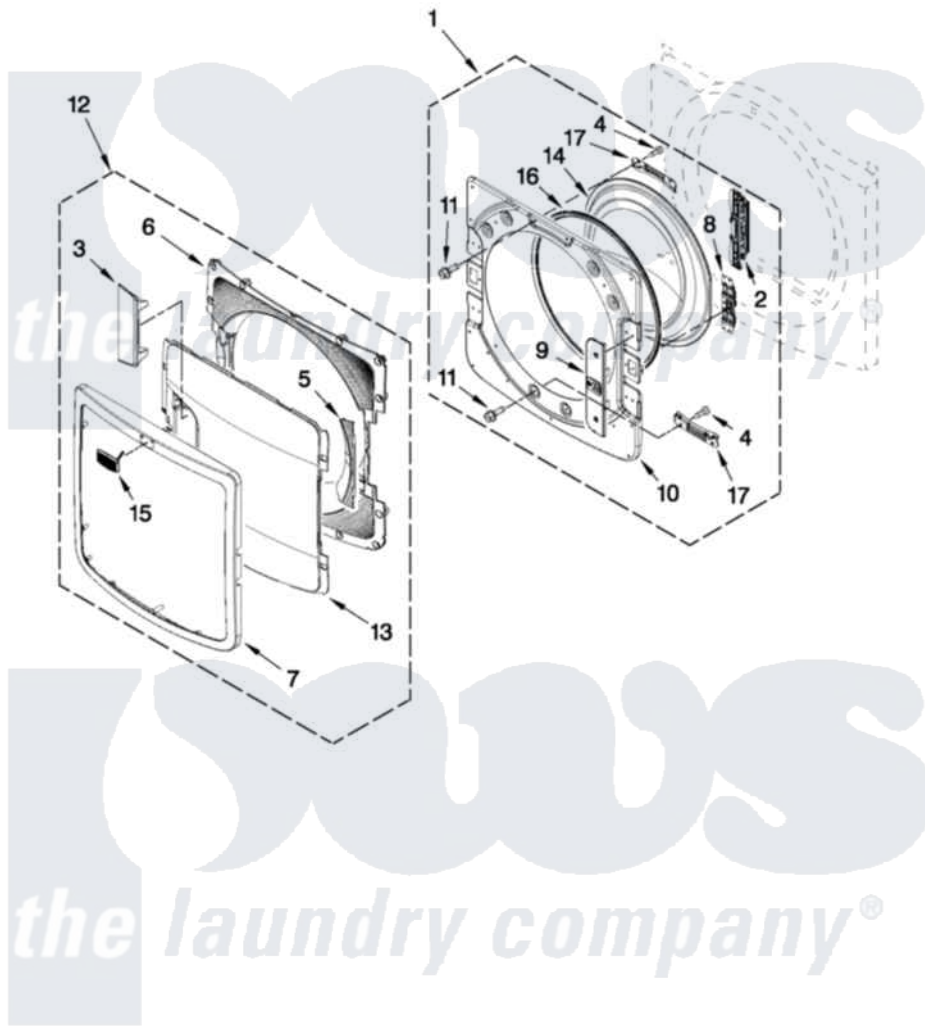

Maytag MGD9000YW0 05 - DOOR PARTS

DOOR PARTS

For Models: MGD9000YW0, MGD9000YR0, MGD9000YG0
(White) (Red) (Cosmetallic)

FOR ORDERING INFORMATION REFER TO PARTS PRICE LIST

W10395140

9

Maytag [Residential Maytag MGD9000YW0 Dryer Parts](#) Parts Diagram 05 - DOOR PARTS
Click on the part number to view part

Item	Original Part Number	Replaced By	Status	Part Description
1	W10272387			Door Assembly Inner
2	W10208414			Door Hinge Assembly
3	W10272398			Door Handle
4	9742177			Screw, 8-18 X .625
5	W10272400			Door Plug
6	W10272392			Door-Intermediate
7	W10272390			Trim Door
8	W10208254			Door Inner Screw, 10-32 X 1/2
9	W10272404			Cover, Door Catch
10	W10285652			Inner Door
11	W10288126			Screw, 10-32 X 1/2
12	W10272389			Door, Outer Assembly
13	W10272391			Screen, Outer Door
14	W10208417			Window Inner Door
15	W10316087			Badge Assembly
16	W10329710			Door Catch Assembly