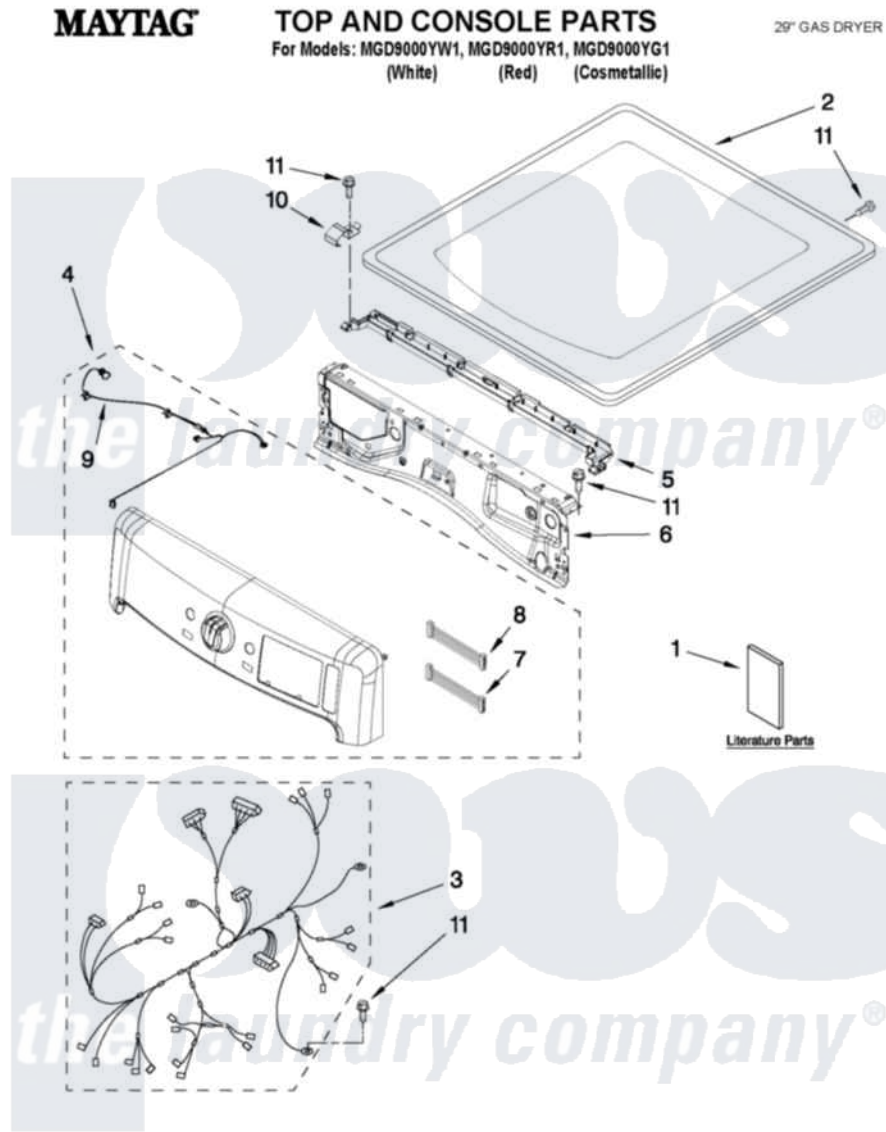

Maytag MGD9000YW1 01 - TOP AND CONSOLE PARTS

FOR ORDERING INFORMATION REFER TO PARTS PRICE LIST

7-11 Printed in U.S.A. (LT) (eeb)

1

Part No. W10431368 Rev. A

Maytag Residential Maytag MGD9000YW1 Dryer Parts Parts Diagram 01 - TOP AND CONSOLE PARTS

Click on the part number to view part

Item	Original Part Number	Replaced By	Status	Part Description
1	W10312952		Not Available	USE & CARE GUIDE
"	W10423115		Not Available	INSTALLATION, INSTRUCTION
"	W10315512		Not Available	TECH SHEET
2	W10208383			Top
"	W10337792			Top
"	W10301057			Top
3	W10355891			Harness, Main
4	W10392722			Panel, Console
"	W10392724			Console Assembly
"	W10392723			Panel, Console
5	W10317570			Water Channel
6	W10208198			Bracket, Console
7	W10309986			Cable, Jumper
8	W10309987			Cable, Jumper
9	W10267833			Cable, Led User-Interface
10	W10317566			Spring, Clip Water Channel