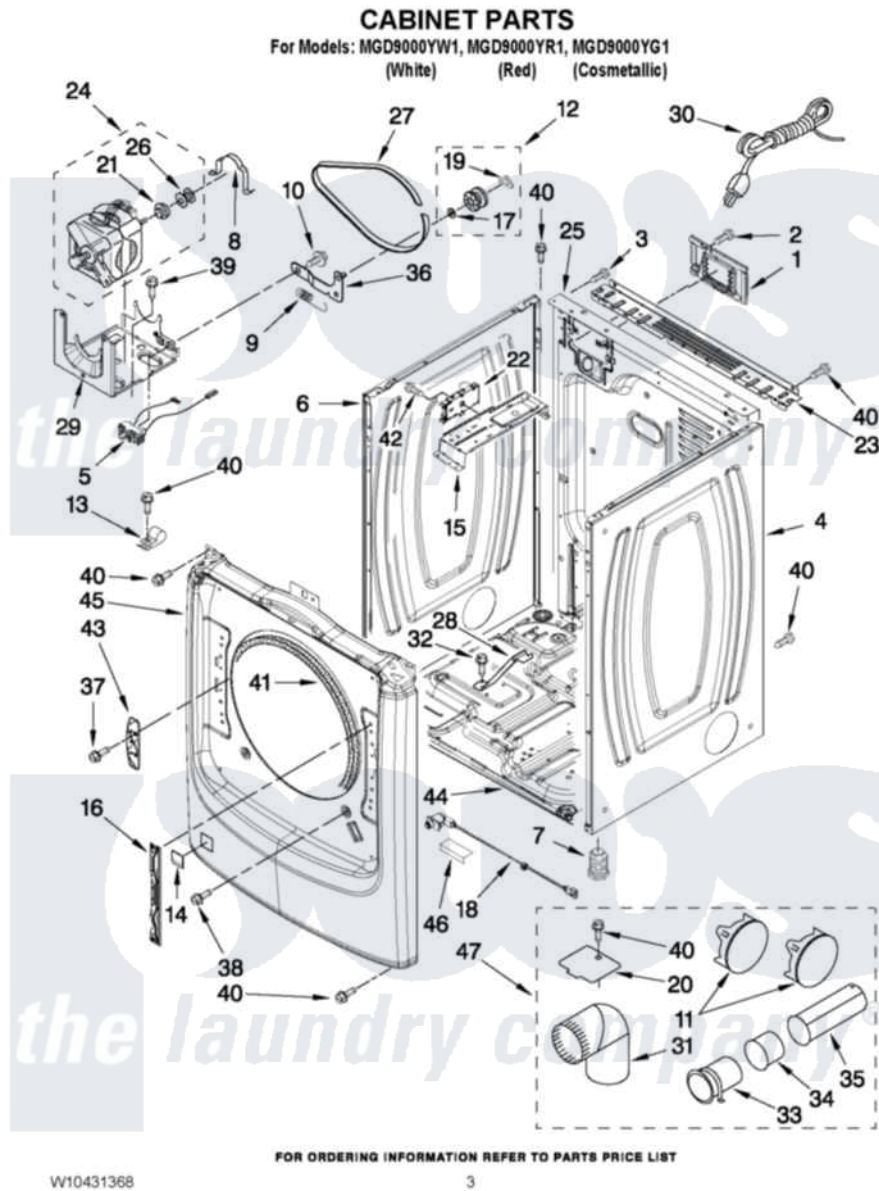

Maytag MGD9000YW1 02 - CABINET PARTS

Maytag [Residential Maytag MGD9000YW1 Dryer Parts](#) Parts Diagram 02 - CABINET PARTS
Click on the part number to view part

Item	Original Part Number	Replaced By	Status	Part Description
1	8317339			Cover, Terminal Block
2	3390814	90767		Screw, 8A X 3/8 HeX Washer Head Tapping
3	8533974	4331106		Screw, No.10-32 X 7/16
4	W10280028			Panel, Side
"	W10337791			Panel, Side
"	W10301059			Panel, Side
5	W10246525	W10314253		Switch, Assembly Broken Belt
6	W10192435			Panel, Side
"	W10337789	W10468502		Panel, Side
"	W10301058			Panel, Side
7	3392100	49621		Feet-Leveling
NI	279810			Foot-Optional
8	W10121316			Plug, Multivent
9	3387374			Spring, Idler
10	3389420			Retainer-Idler 1/4-20 X 1/16
11	49252			Plug, Multivent