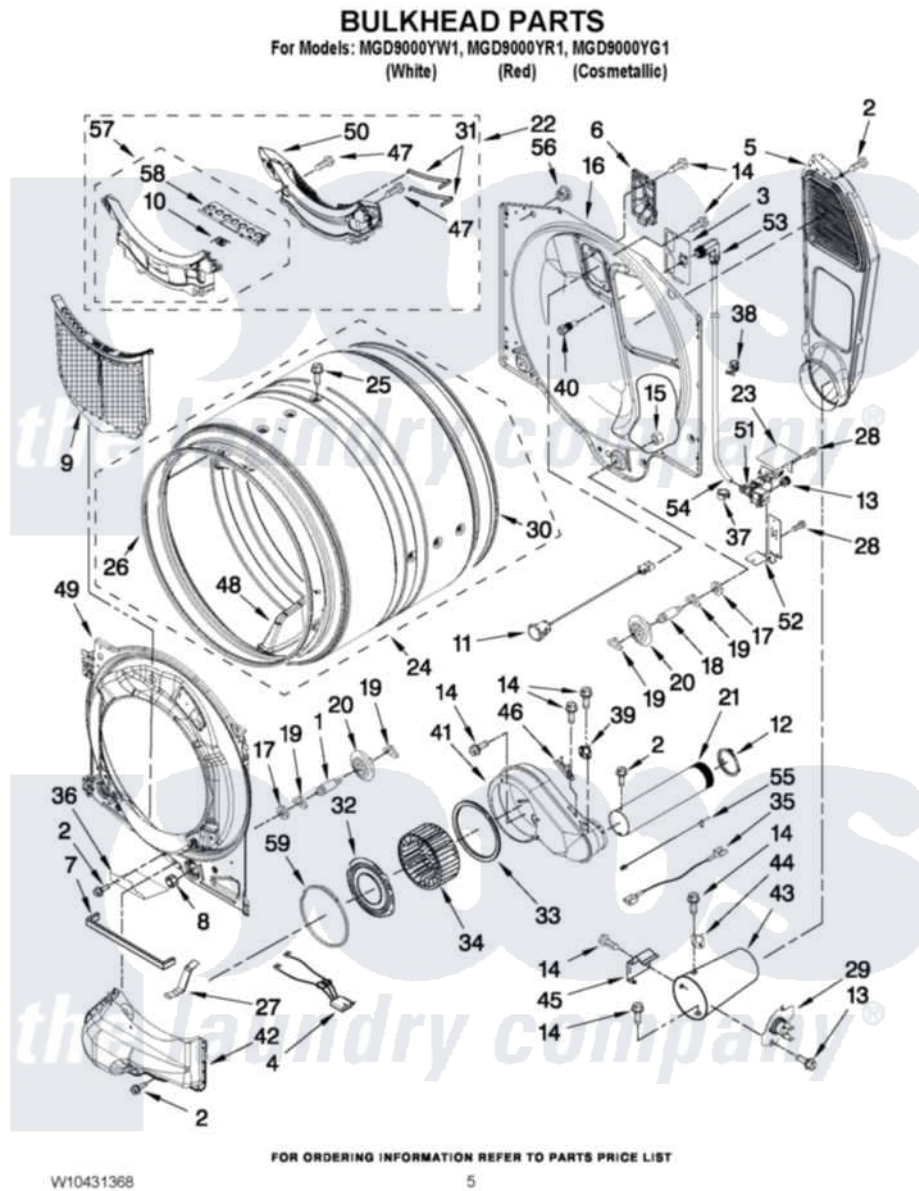

Maytag MGD9000YW1 03 - BULKHEAD PARTS

Maytag Residential Maytag MGD9000YW1 Dryer Parts Parts Diagram 03 - BULKHEAD PARTS
Click on the part number to view part

Item	Original Part Number	Replaced By	Status	Part Description
1	W10359271			Shaft, Drum Roller Threads
2	3390647	488729		Screw
3	W10249422			Nozzle, Bracket Rear
4	W10298258			Harness, Sensor
5	W10295533			Air Duct Assembly
6	W10208422			Rear Deflector
7	W10211950			Seal, Outlet Housing
8	3934666	W10080210		Nut, 3/8 X 16
9	W10370972			Lint, Screen
10	W10219015			Spring, Lint Screen Door
11	W10236079			Drum Light Assembly-Led
12	W10344699			Collar, Duct
13	W10044605			Coupling, Hose
14	693995			Screw, Hex Head
15	W10001120	W10080190		Nut, 3/8-16
16	W10211946			Bulkhead, Rear