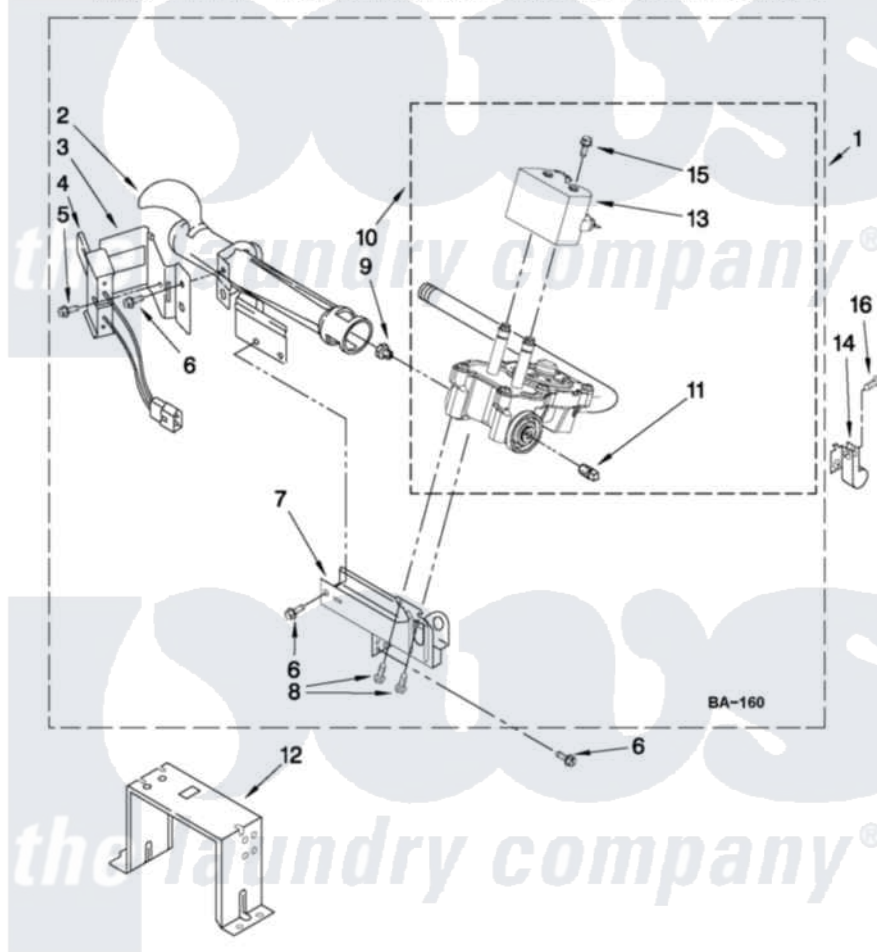

# Maytag MGD9000YW1 04 - W10307147 BURNER ASSEMBLY

## W10307147 BURNER ASSEMBLY

For Models: MGD9000YW1, MGD9000YR1, MGD9000YG1  
(White) (Red) (Cosmetallic)

USE WITH TYPE 1 - NATURAL, TYPE 2 - MIXED,  
AND TYPE 4 - LIQUEFIED PROPANE AND BUTANE GASES

FOR ORDERING INFORMATION REFER TO PARTS PRICE LIST

W10431368

7

Maytag [Residential Maytag MGD9000YW1 Dryer Parts](#) Parts Diagram 04 - W10307147 BURNER ASSEMBLY  
Click on the part number to view part

Item	Original Part Number	Replaced By	Status	Part Description
1	W10307147	<a href="#">W10353165</a>		Burner-Gas
2	688617	<a href="#">693140</a>		Burner
3	<a href="#">694298</a>			Bracket, Ignitor
4	686590	<a href="#">279311</a>		Ignitor
5	<a href="#">3393909</a>			Screw, 8-32 X 7/8
6	343641	<a href="#">681414</a>		Screw, 10AB X 1/2
7	3389871		Not Available	Base, Burner
8	<a href="#">3387057</a>			Screw, 10-16 X 1/2 Orifice, Burner
9	<a href="#">15418</a>			Orifice, Burner Type 1
10	W10175144	<a href="#">W10293912</a>		Valve-Gas
11	<a href="#">W10295523</a>			Plug, Pipe
12	<a href="#">3389889</a>			Bracket, Support
13	<a href="#">W10328463</a>			Coil, 60 Hz
14	<a href="#">3978776</a>			Bracket, Gas Pipe Switch
15	<a href="#">326049536</a>			Screw, Coil
16	3390647	<a href="#">488729</a>		Screw