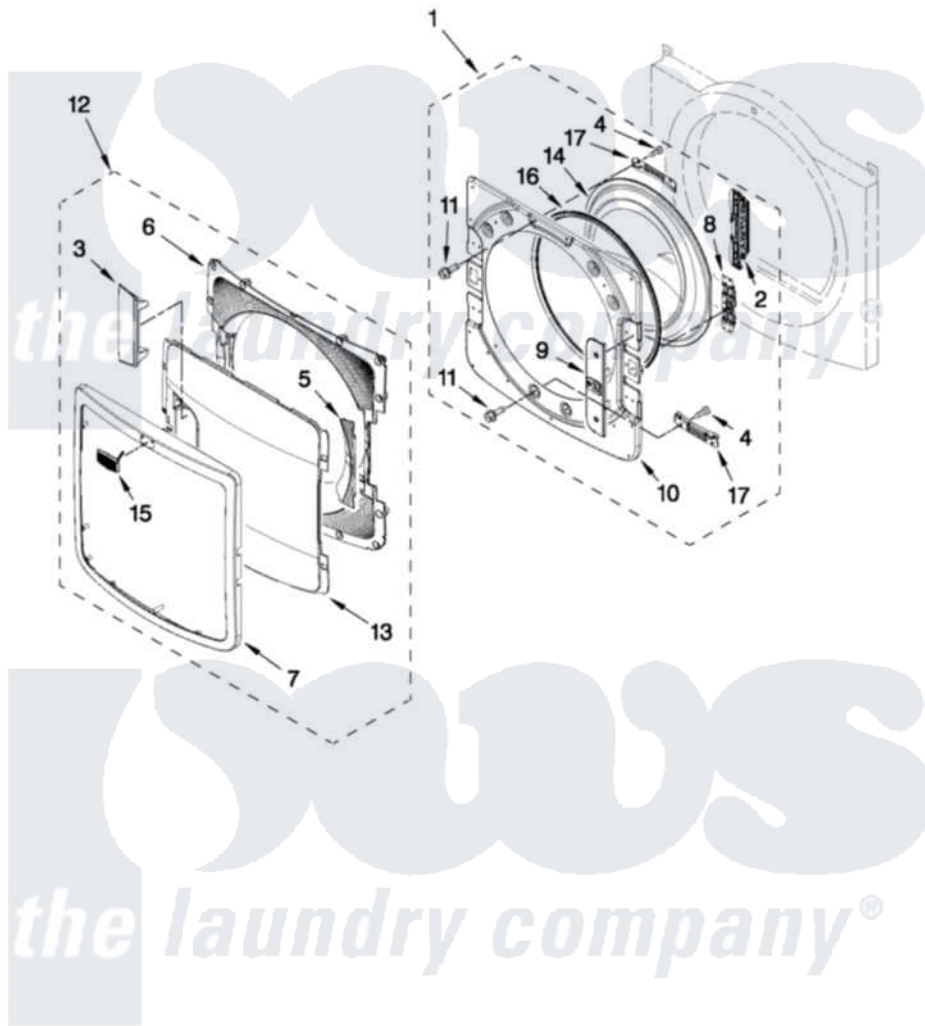

# Maytag MGD9000YW1 05 - DOOR PARTS

## DOOR PARTS

For Models: MGD9000YW1, MGD9000YR1, MGD9000YG1  
(White) (Red) (Cosmetallic)

FOR ORDERING INFORMATION REFER TO PARTS PRICE LIST

W10431368

9

Maytag [Residential Maytag MGD9000YW1 Dryer Parts](#) Parts Diagram 05 - DOOR PARTS  
Click on the part number to view part

Item	Original Part Number	Replaced By	Status	Part Description
1	<a href="#">W10272387</a>			Door Assembly Inner
2	<a href="#">W10208414</a>			Door Hinge Assembly
3	<a href="#">W10272398</a>			Door Handle
4	<a href="#">9742177</a>			Screw, 8-18 X .625
5	<a href="#">W10272400</a>			Door Plug
6	<a href="#">W10272392</a>			Door-Intermediate
7	<a href="#">W10272390</a>			Trim Door
8	<a href="#">W10208254</a>			Door Inner Screw, 10-32 X 1/2
9	<a href="#">W10272404</a>			Cover, Door Catch
10	<a href="#">W10285652</a>			Inner Door
11	<a href="#">W10288126</a>			Screw, 10-32 X 1/2
12	<a href="#">W10272389</a>			Door, Outer Assembly
13	<a href="#">W10272391</a>			Screen, Outer Door
14	<a href="#">W10208417</a>			Window Inner Door
15	<a href="#">W10316087</a>			Badge Assembly
16	<a href="#">W10329710</a>			Door Catch Assembly