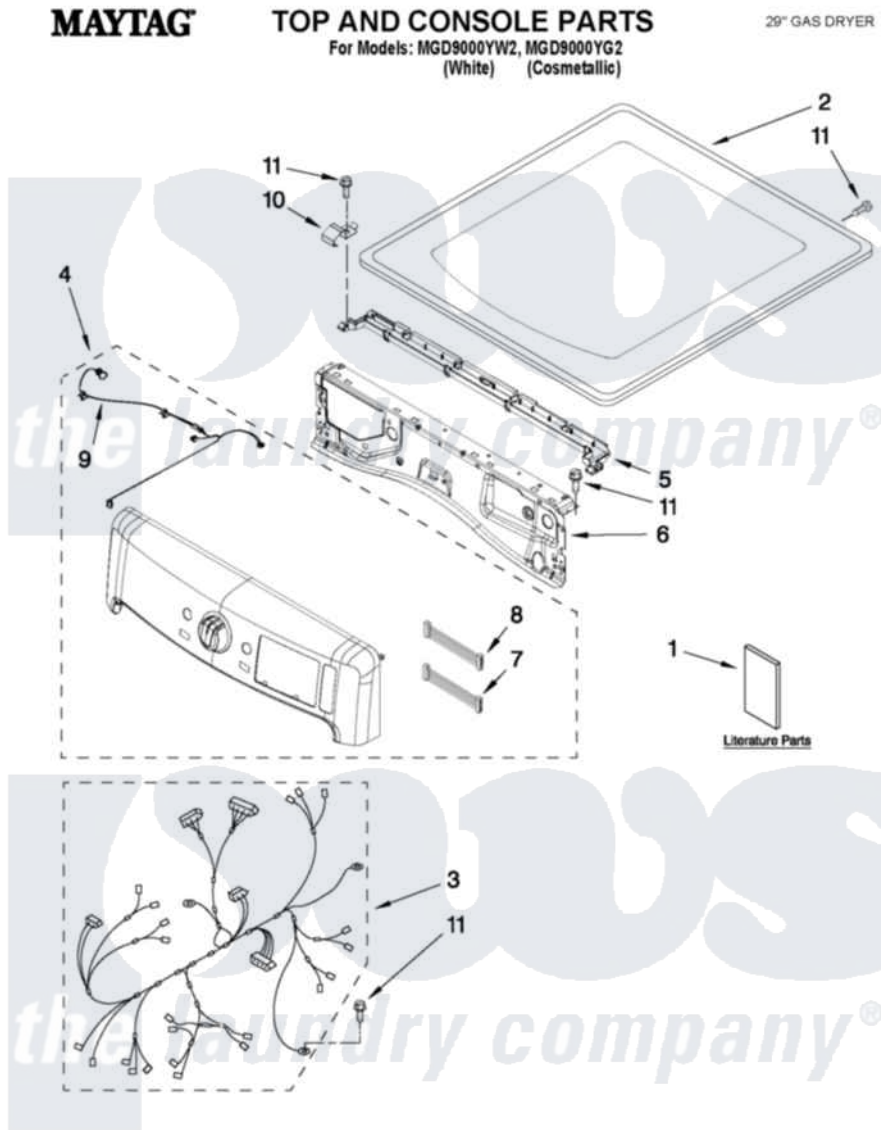

# Maytag MGD9000YW2 01 - TOP AND CONSOLE PARTS

FOR ORDERING INFORMATION REFER TO PARTS PRICE LIST

5-12 Printed in U.S.A. (BMN)(bay)

1

Part No. W10503844 Rev. A

Maytag [Residential Maytag MGD9000YW2 Dryer Parts](#) Parts Diagram 01 - TOP AND CONSOLE PARTS

[Click on the part number to view part](#)

Item	Original Part Number	Replaced By	Status	Part Description
1	W10312952		Not Available	USE & CARE GUIDE
"	W10423115		Not Available	INSTALLATION, INSTRUCTION
"	W10420006		Not Available	TECH SHEET
2	<a href="#">W10208383</a>			Top
"	<a href="#">W10301057</a>			Top
3	<a href="#">W10441591</a>			Harness, Main
4	<a href="#">W10464661</a>			Console Assembly
"	<a href="#">W10464662</a>			Console Assembly
5	<a href="#">W10317570</a>			Water Channel
6	<a href="#">W10208198</a>			Bracket, Console
7	<a href="#">W10309986</a>			Cable, Jumper
8	<a href="#">W10309987</a>			Cable, Jumper
9	W10450060		Not Available	CABLE, USER INTERFACE
10	<a href="#">W10317566</a>			Spring, Clip Water Channel
11	3390647	<a href="#">488729</a>		Screw