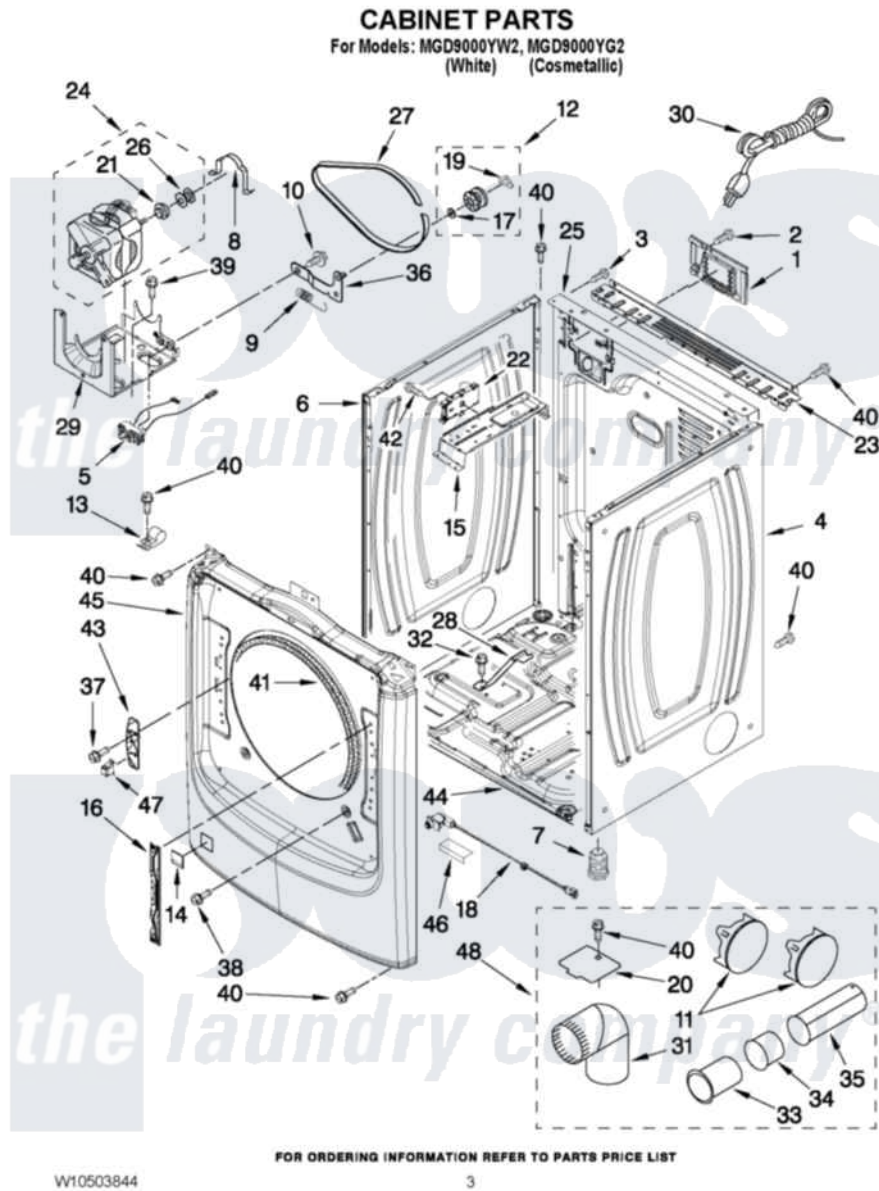

Maytag MGD9000YW2 02 - CABINET PARTS

Maytag [Residential Maytag MGD9000YW2 Dryer Parts](#) Parts Diagram 02 - CABINET PARTS
Click on the part number to view part

Item	Original Part Number	Replaced By	Status	Part Description
1	8317339			Cover, Terminal Block
2	3390631			Screw, 10-16 X 3/8
3	8533974	4331106		Screw, No.10-32 X 7/16
4	W10469589			Panel, Side
"	W10469591			Panel, Side
5	W10411936			Switch, Broken Belt
6	W10468495			Panel, Side
"	W10468501			Panel, Side
7	3392100	49621		Feet-Leveling
NI	279810			Foot-Optional
8	W10121316			Plug, Multivent
9	3387374			Spring, Idler
10	3389420			Retainer-Idler 1/4-20 X 1/16
11	W10404617			Plug, Multivent
12	3388672	279640		Pulley-Idr
13	3978776			Bracket, Gas Pipe Switch

14	8564457		Plug, Front Panel
"	W10301055		Plug, Front Panel
15	W10259611		Bracket, Control
16	W10315109		Bracket, Door Hinge
17	W10121334		Washer, Thrust
18	W10318609		Switch, Assembly Door
19	690997		Washer, Thrust
20	W10354249		Plate, Cover
21	3393657		Restrainer, Belt
22	W10378252		Control Board
23	W10208382		Bracket, Rear Dryer
24	W10396038		Motor Assembly 60 Hz
25	W10487430		Panel, Rear
26	3389729		Pulley, Motor
27	W10112954		Belt, Drive
28	8529757		Bracket, Burner
29	W10242878		Bracket, Motor Mounting
30	W10440461	3401402	Cord, Power
31	49026		4" - 90° Elbow
32	693995		Screw, Hex Head
33	8563747		Exhaust Pipe Medium Pipe
34	W10331278		Exhaust Pipe
35	8563749		Exhaust Pipe
36	3388674	W10118756	Idler Bracket
37	W10288126		Screw, 10-32 X 1/2
38	3357011	308685	Side Trim)
39	343641	681414	Screw, 10AB X 1/2
40	3390647	488729	Screw
41	3387242		Seal, Front Panel
42	693995		Screw, Hex Head
43	W10208250		Strike, Door
44	8565046		(BROKEN BELT BASE, CABINET SWITCH)
45	W10464575		Front Panel
"	W10464576		Front Panel
46	W10215725		Cover, Door Switch
47	W10208401		Spring Catch Assembly
NI	W10186596	W10470674	Dryer Exhaust Kit