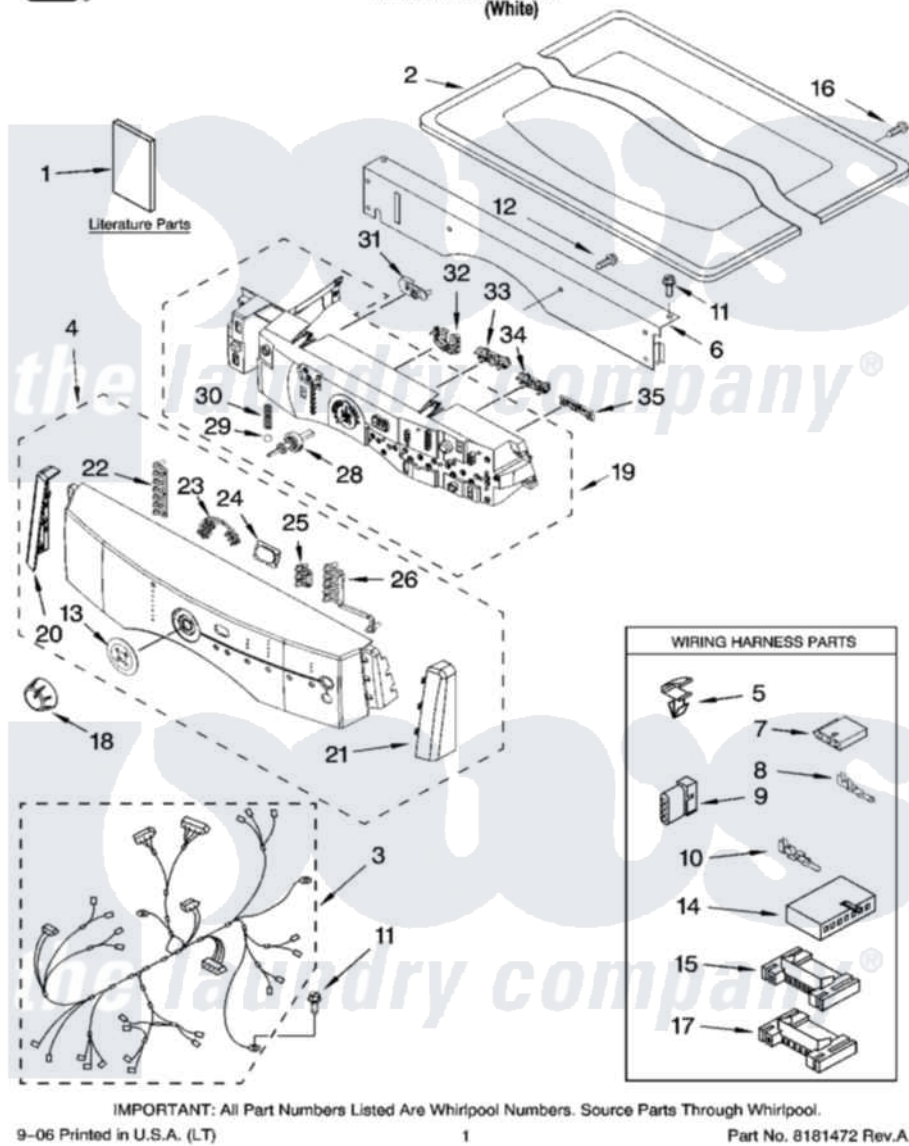

Maytag MGD9600SQ0 01 - TOP AND CONSOLE PARTS

TOP AND CONSOLE PARTS

For Model: MGD9600SQ0
(White)

Gas Dryer

IMPORTANT: All Part Numbers Listed Are Whirlpool Numbers. Source Parts Through Whirlpool.

9-06 Printed in U.S.A. (LT)

1

Part No. 8181472 Rev.A.

Maytag [Residential Maytag MGD9600SQ0 Dryer Parts](#) Parts Diagram 01 - TOP AND CONSOLE PARTS

[Click on the part number to view part](#)

Item	Original Part Number	Replaced By	Status	Part Description
1	W10099060		Not Available	Use & Care Guide
"	W10049500		Not Available	Tech Sheet
"	W10099080		Not Available	Guide, Quick Start
2	3980634	W10117263		Top
3	8299950			Harness, Main
4	W10100388	W10100389		Panel-Control
5	3394427			Clip-Harness
6	8519271			Bracket, Console
7	353424			Plug, Terminal
8	94614			Terminal
9	3936144			Do-It-Yourself Repair Manuals
10	94613	596797		Terminal
11	3390647	488729		Screw
12	488886	488787		Screw
13	8542690			Bezel, Cycle
14	3936150			Connector, 7-Circuit

15	3395683	Receptacle, Multi-Terminal
16	8281225	Screw, 8-18 X 1/2
17	2203186	Connector, 5-Circuit
18	8580139	Knob, Assembly
19	8558455	User Interface
20	8562598	Endcap
21	8562597	Endcap
22	8542682	Light Indicator
23	8542683	Light Indicator
24	8542691	Lens, Display
25	8542684	Light Indicator
26	8542685	Light Indicator
28	8542717	Shaft, Cycle Selector
29	8542716	Bearing, Knob
30	8542715	Spring, Knob
31	8580140	Pushbutton,)
32	W10100390	Pushbutton,
33	8562604	Pushbutton,
34	8562605	Pushbutton,
35	8579994	Pushbutton,)