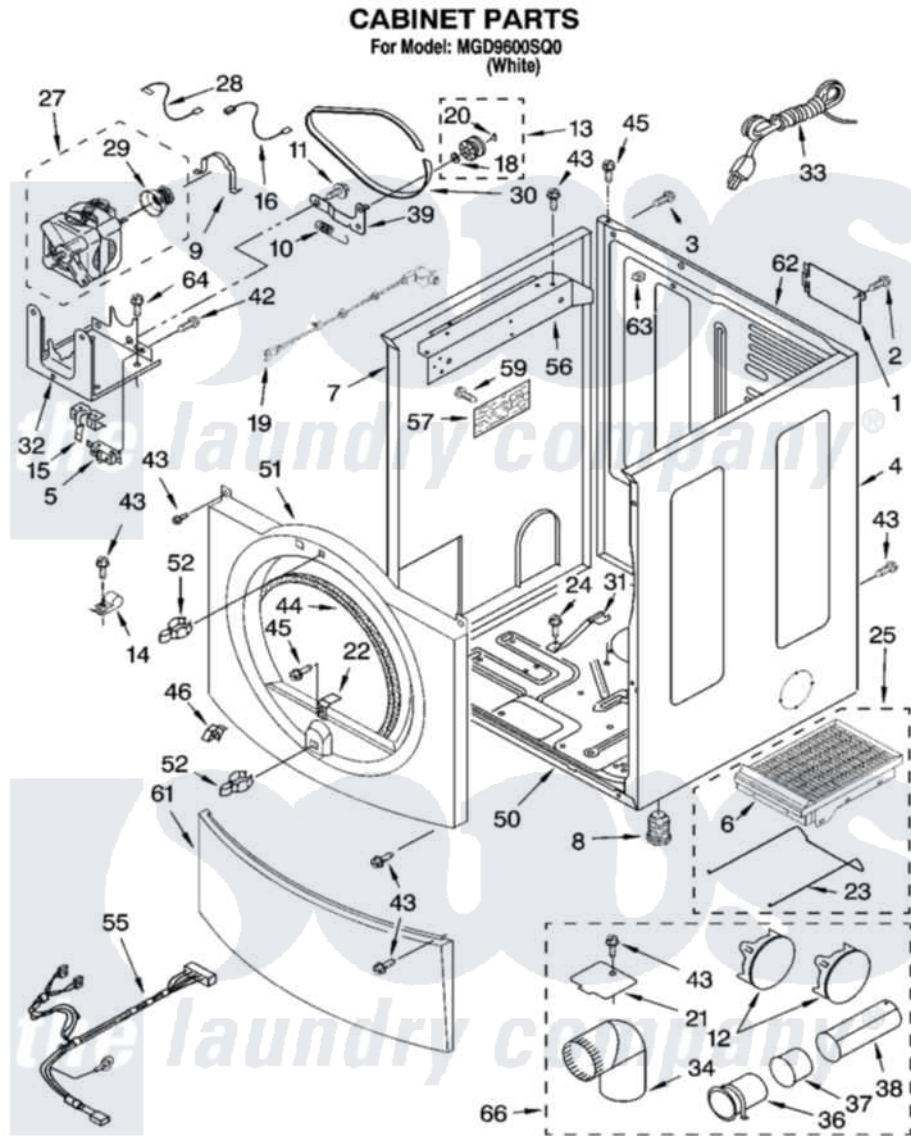

Maytag MGD9600SQ0 02 - CABINET PARTS

IMPORTANT: All Part Numbers Listed Are Whirlpool Numbers. Source Parts Through Whirlpool.

8181472

3

Maytag [Residential Maytag MGD9600SQ0 Dryer Parts](#) Parts Diagram 02 - CABINET PARTS

[Click on the part number to view part](#)

Item	Original Part Number	Replaced By	Status	Part Description
1	8317340			Cover, Terminal Block
2	3390814	90767		Screw, 8A X 3/8 HeX Washer Head Tapping
3	697776	4331106		Screw, No.10-32 X 7/16
4	8578450	W10117273		Panel
5	3394881	279782		Switch-Lid
6	8521959	W10121663		Dryer Rack
7	8578437	W10117272		Panel
8	3392100	49621		Feet-Leveling
"	279810			Foot-Optional
9	660658			Clamp, Motor Mounting 343481 685441
10	3387374			Spring, Idler
11	3389420			Retainer-Idler 1/4-20 X 1/16
12	697750	W10470674		Dryer Exhaust Kit
"	8557570			Plug, Multivent
"	3388309	W10470674		Dryer Exhaust Kit