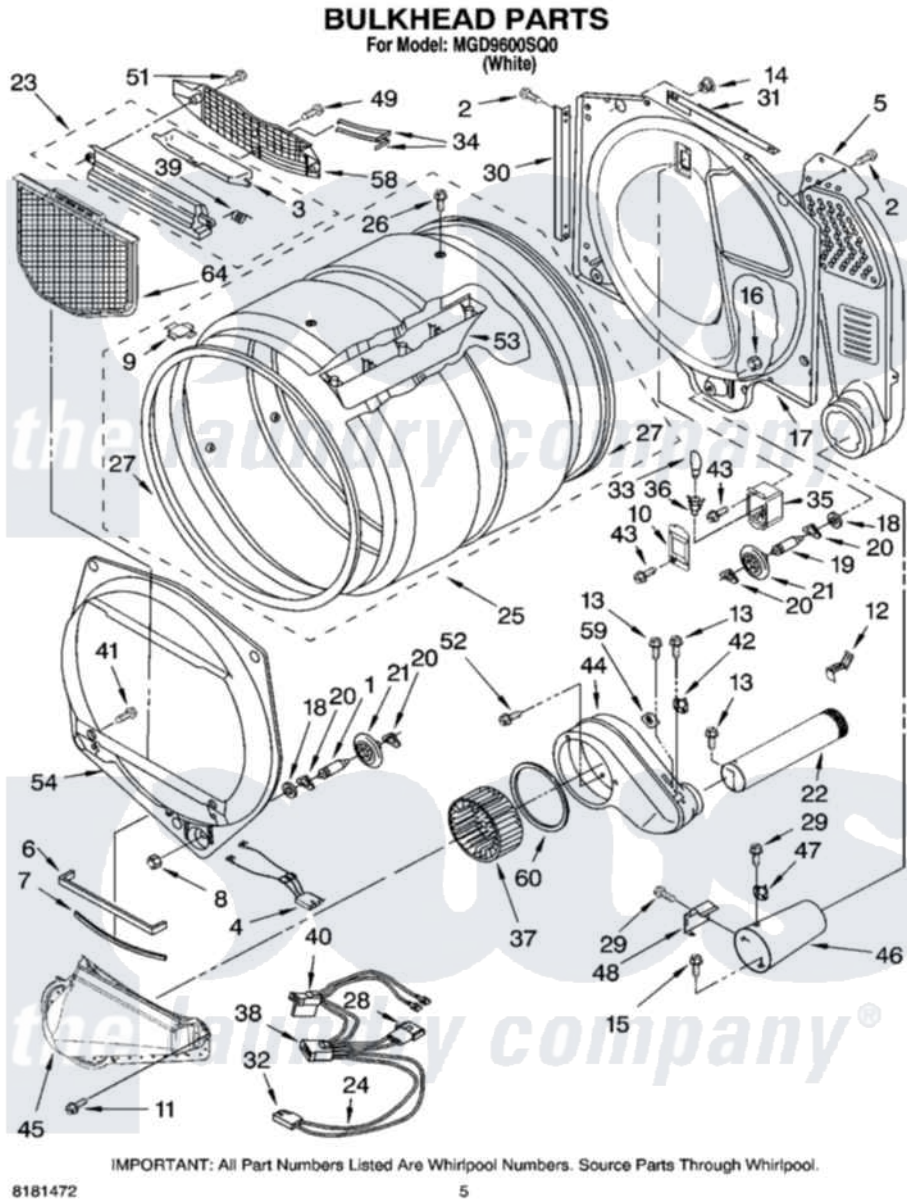

Maytag MGD9600SQ0 03 - BULKHEAD PARTS

Maytag [Residential Maytag MGD9600SQ0 Dryer Parts](#) Parts Diagram 03 - BULKHEAD PARTS
 Click on the part number to view part

Item	Original Part Number	Replaced By	Status	Part Description
1	8575324	W10359271		Shaft, Drum Roller Threads
2	3390647	488729		Screw
3	3394984	8563758		Door, Lint Screen
4	3406653			Harness, Sensor
5	3394346			Air Duct Assembly
6	697813			Seal, Outlet Housing
7	697814	697813		Seal, Outlet Housing
8	3934666	W10080210		Nut, 3/8 X 16
9	8066086			Plug, Drum Hole
10	3402841	8532165		Lens, Drum Light
11	489463			Screw, 8-18 X 1/16
12	8572105			Retainer, Toe Panel
13	8533971	90767		Screw, 8A X 3/8 HeX Washer Head Tapping
14	8529007			Plug, Rear Bulkhead
15	693995			Screw, Hex Head
16	W10001120	W10080190		Nut, 3/8-16