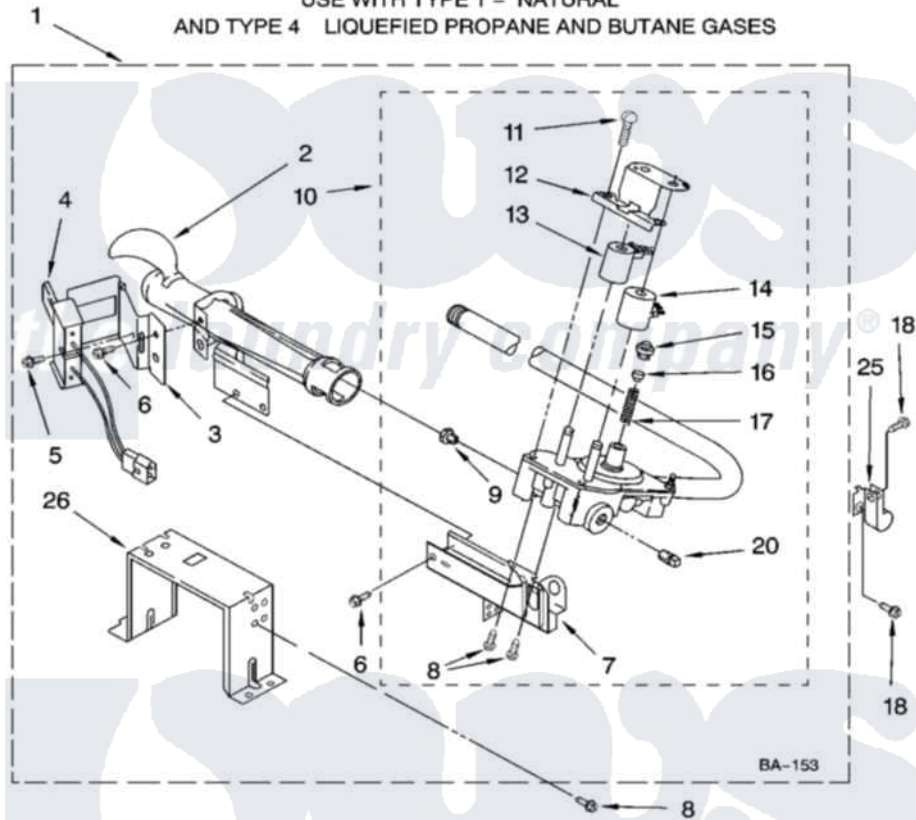

Maytag MGD9600SQ0 04 - 8576353 BURNER ASSEMBLY

8576353 BURNER ASSEMBLY

For Model: MGD9600SQ0
(White)

USE WITH TYPE 1 - NATURAL
AND TYPE 4 LIQUEFIED PROPANE AND BUTANE GASES

the laundry company®

IMPORTANT: All Part Numbers Listed Are Whirlpool Numbers. Source Parts Through Whirlpool.

8181472

7

Maytag Residential Maytag MGD9600SQ0 Dryer Parts Parts Diagram 04 - 8576353 BURNER ASSEMBLY
Click on the part number to view part

Item	Original Part Number	Replaced By	Status	Part Description
1	8576353	280119		Burner-Gas
2	688617	693140		Burner
3	694298			Bracket, Ignitor
4	686590	279311		Ignitor
5	3393909			Screw, 8-32 X 7/8
6	343641	681414		Screw, 10AB X 1/2
7	3389871		Not Available	Base, Burner
8	3387057			Screw, 10-16 X 1/2 Orifice, Burner
9	15418			Orifice, Burner Type 1
"	15422		Not Available	ORIFICE, BURNER (TYPE 4) (BUTANE)
"	234867	229742		Orifice, Burner
10	8281914	279923		NAT Gas
11	694421			Screw, Bracket Mounting
12	694538			Bracket, Shunt
13	694540			Coil, 60 Hz