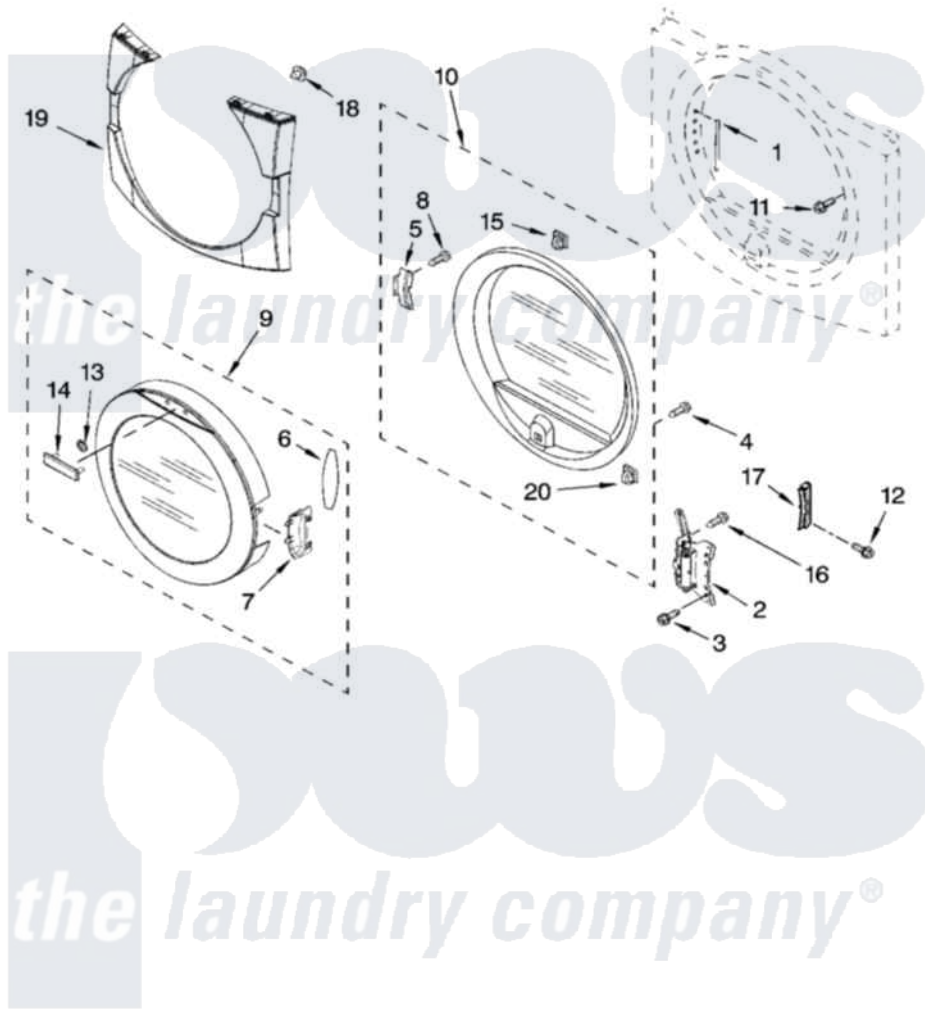

**Maytag MGD9600SQ0 05 - DOOR PARTS, OPTIONAL PARTS (NOT INCLUDED)**

**DOOR PARTS**  
For Model: MGD9600SQ0  
(White)

IMPORTANT: All Part Numbers Listed Are Whirlpool Numbers. Source Parts Through Whirlpool.

8181472

9

Maytag [Residential Maytag MGD9600SQ0 Dryer Parts](#) Parts Diagram 05 - DOOR PARTS, OPTIONAL PARTS (NOT INCLUDED)

[Click on the part number to view part](#)

Item	Original Part Number	Replaced By	Status	Part Description
1	8066209	<a href="#">8563855</a>		Label, Hinge Hole
2	W10111141	<a href="#">280200</a>		Hinge
3	342043	<a href="#">486146</a>		Screw
4	<a href="#">9742177</a>			Screw, 8-18 X .625
5	<a href="#">8529539</a>			Bracket, Handle
6	8541011		Not Available	Pad, Door Handle
7	<a href="#">W10100381</a>			Handle, Door
8	3393008	<a href="#">308685</a>		Side Trim )
9	<a href="#">W10100383</a>			Door And Window Assembly
10	<a href="#">8557501</a>			Inner Door Assembly
11	3357011	<a href="#">308685</a>		Side Trim )
12	<a href="#">3400859</a>			Screw, Grounding
13	8558182	<a href="#">2004333</a>		Nut
14	<a href="#">W10098820</a>			Medallion
15	690081	<a href="#">279570</a>		Latch