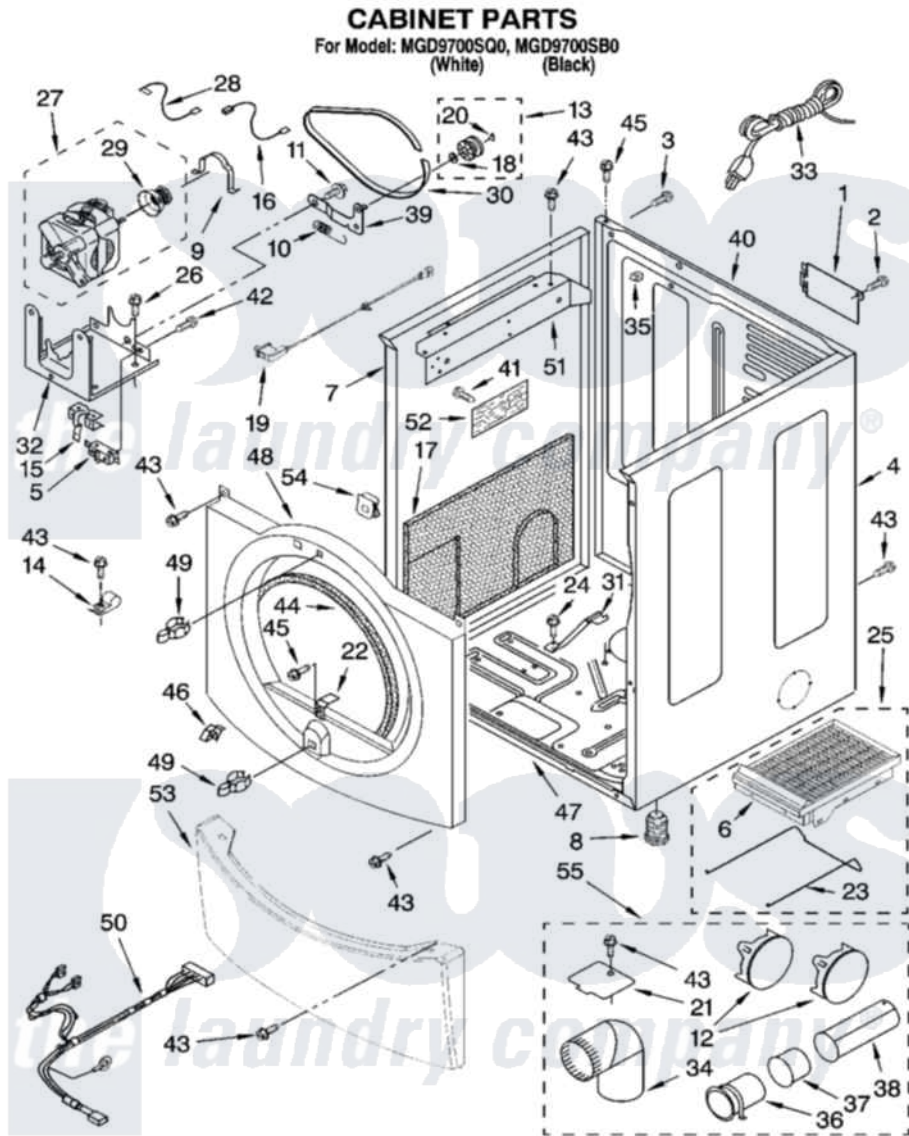

Maytag MGD9700SB0 02 - CABINET PARTS

8181445

3

Maytag [Residential Maytag MGD9700SB0 Dryer Parts](#) Parts Diagram 02 - CABINET PARTS
Click on the part number to view part

Item	Original Part Number	Replaced By	Status	Part Description
1	8317340			Cover, Terminal Block
2	3390814	90767		Screw, 8A X 3/8 HeX Washer Head Tapping
3	8533974	4331106		Screw, No.10-32 X 7/16
4	W10139003	W10117273		Panel
"	W10139010	W10117283		Panel
5	3394881	279782		Switch-Lid
6	8521959	W10121663		Dryer Rack
7	W10138989	W10117272		Panel
"	W10138996	W10117282		Panel
8	3392100	49621		Feet-Leveling
"	279810			Foot-Optional
9	660658			Clamp, Motor Mounting 343481 685441
10	3387374			Spring, Idler
11	3389420			Retainer-Idler 1/4-20 X 1/16
12	697750	W10470674		Dryer Exhaust Kit