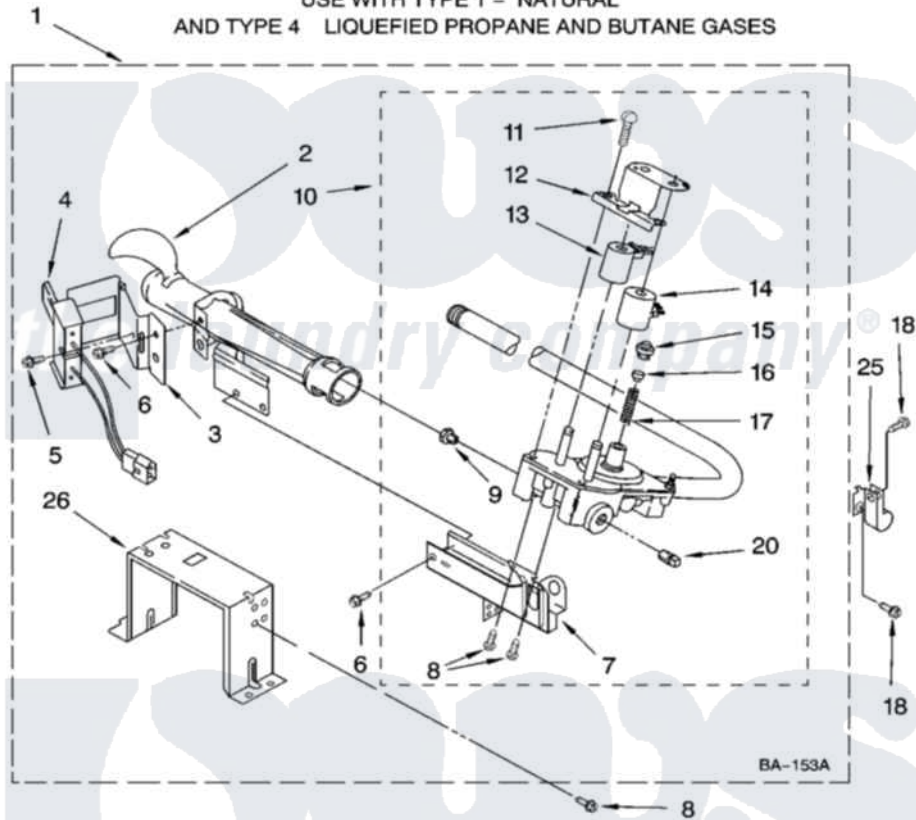

Maytag MGD9700SB0 04 - 8576353 BURNER ASSEMBLY

8576353 BURNER ASSEMBLY

For Model: MGD9700SQ0, MGD9700SB0
(White) (Black)

USE WITH TYPE 1 - NATURAL
AND TYPE 4 LIQUEFIED PROPANE AND BUTANE GASES

8181445

7

Maytag Residential Maytag MGD9700SB0 Dryer Parts Parts Diagram 04 - 8576353 BURNER ASSEMBLY
Click on the part number to view part

Item	Original Part Number	Replaced By	Status	Part Description
1	8576353	280119		Burner-Gas
2	688617	693140		Burner
3	694298			Bracket, Ignitor
4	686590	279311		Ignitor
5	3393909			Screw, 8-32 X 7/8
6	343641	681414		Screw, 10AB X 1/2
7	3389871		Not Available	Base, Burner
8	3387057			Screw, 10-16 X 1/2 Orifice, Burner
9	15418			Orifice, Burner Type 1
"	15422		Not Available	ORIFICE, BURNER (TYPE 4) (BUTANE)
"	234867	229742		Orifice, Burner
10	W10118347	W10293912		Valve-Gas
11	694421			Screw, Bracket Mounting
12	694538			Bracket, Shunt
13	694540			Coil, 60 Hz