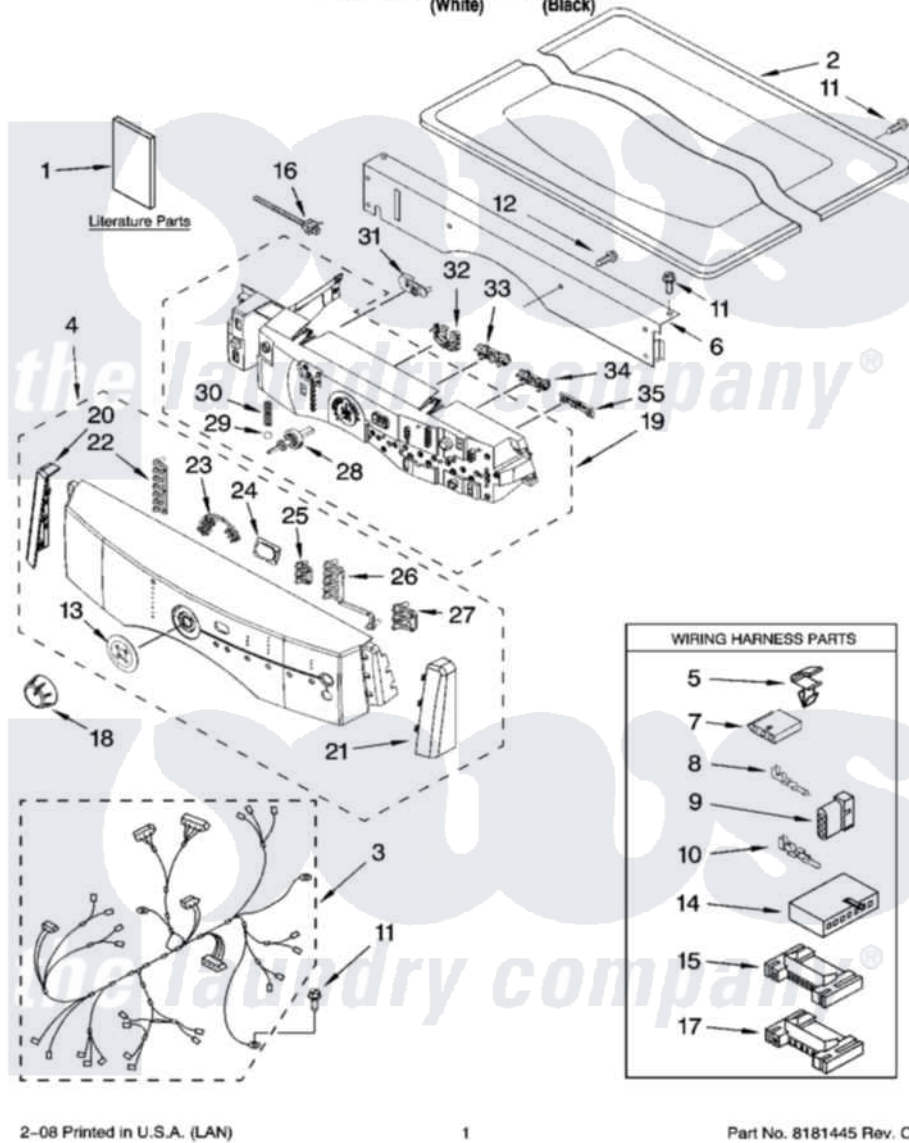

Maytag MGD9700SQ0 01 - TOP AND CONSOLE PARTS

MAYTAG

TOP AND CONSOLE PARTS

For Model: MGD9700SQ0 (White) MGD9700SB0 (Black)

Gas Dryer

2-08 Printed in U.S.A. (LAN)

1

Part No. 8181445 Rev. C

Maytag Residential Maytag MGD9700SQ0 Dryer Parts Parts Diagram 01 - TOP AND CONSOLE PARTS

[Click on the part number to view part](#)

Item	Original Part Number	Replaced By	Status	Part Description
1	W10150638		Not Available	Use & Care Guide (English)
"	W10150639		Not Available	Use & Care Guide (Spanish)
"	W10049500		Not Available	Tech Sheet
"	W10099080		Not Available	Guide, Quick Start
2	8519251	W10117263		Top
"	8579997	W10192490		Top
3	8299950			Harness, Main
4	W10098940	W10098950		Panel-Control
"	W10098960	W10098970		Panel-Control
5	3394427			Clip-Harness
6	8519271			Bracket, Console
7	353424			Plug, Terminal
8	94614			Terminal
9	3936144			Do-It-Yourself Repair Manuals
10	94613	596797		Terminal
11	3390647	488729		Screw

12	488886	488787	Screw
13	8542690		Bezel, Cycle
14	3936150		Connector, 7-Circuit
15	3395683		Receptacle, Multi-Terminal
16	3391018		Tie Cable
17	2203186		Connector, 5-Circuit
18	W10133964		Knob, Assembly
19	8558455		User Interface
20	8562598		Endcap
"	8580135		Endcap
21	8562597		Endcap
"	8580134		Endcap
22	8542682		Light Indicator
23	8542683		Light Indicator
24	8542691		Lens, Display
25	8542684		Light Indicator
26	8542685		Light Indicator
27	8542686		Light Indicator
28	8542717		Shaft, Cycle Selector
29	8542716		Bearing, Knob
30	8542715		Spring, Knob
31	W10133970		Pushbutton,
"	8580140		Pushbutton,)
32	W10100390		Pushbutton,
"	8579989		Pushbutton,
33	8562604		Pushbutton,
"	8579991		Pushbutton,
34	8562605		Pushbutton,
"	8579993		Pushbutton,
35	W10133971		Pushbutton
"	8579994		Pushbutton,)