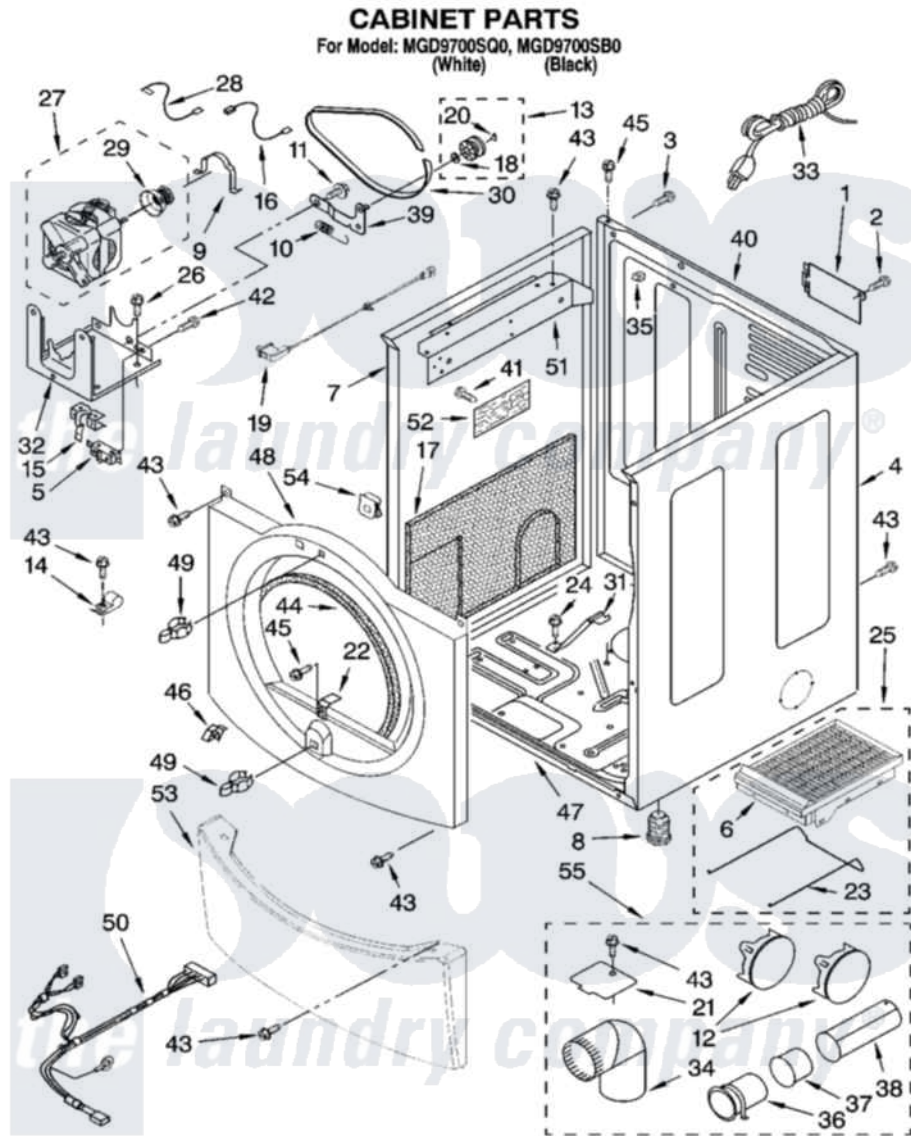

Maytag MGD9700SQ0 02 - CABINET PARTS

8181445

3

Maytag [Residential Maytag MGD9700SQ0 Dryer Parts](#) Parts Diagram 02 - CABINET PARTS
Click on the part number to view part

Item	Original Part Number	Replaced By	Status	Part Description
1	8317340			Cover, Terminal Block
2	3390814	90767		Screw, 8A X 3/8 HeX Washer Head Tapping
3	8533974	4331106		Screw, No.10-32 X 7/16
4	W10139003	W10117273		Panel
"	W10139010	W10117283		Panel
5	3394881	279782		Switch-Lid
6	8521959	W10121663		Dryer Rack
7	W10138989	W10117272		Panel
"	W10138996	W10117282		Panel
8	3392100	49621		Feet-Leveling
"	279810			Foot-Optional
9	660658			Clamp, Motor Mounting 343481 685441
10	3387374			Spring, Idler
11	3389420			Retainer-Idler 1/4-20 X 1/16
12	697750	W10470674		Dryer Exhaust Kit