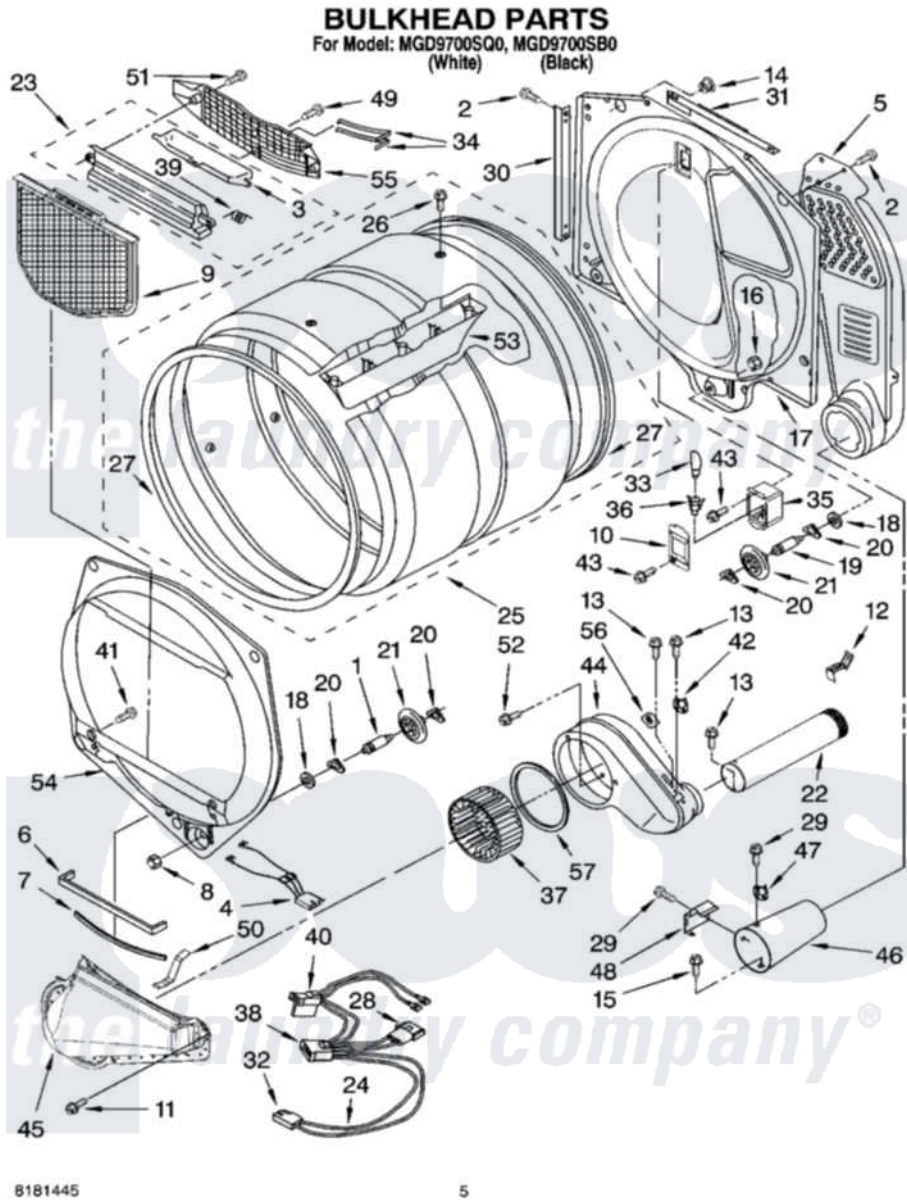

Maytag MGD9700SQ0 03 - BULKHEAD PARTS

Maytag [Residential Maytag MGD9700SQ0 Dryer Parts](#) Parts Diagram 03 - BULKHEAD PARTS
Click on the part number to view part

Item	Original Part Number	Replaced By	Status	Part Description
1	8575324	W10359271		Shaft, Drum Roller Threads
2	3390647	488729		Screw
3	3394984	8563758		Door, Lint Screen
4	3406653			Harness, Sensor
5	3394346			Air Duct Assembly
6	697813			Seal, Outlet Housing
7	697814	697813		Seal, Outlet Housing
8	3934666	W10080210		Nut, 3/8 X 16
9	W10049370	W10120998		Screen
10	3402841	8532165		Lens, Drum Light
11	489463			Screw, 8-18 X 1/16
12	8572105			Retainer, Toe Panel
13	8533971	90767		Screw, 8A X 3/8 HeX Washer Head Tapping
14	8529007			Plug, Rear Bulkhead
15	693995			Screw, Hex Head
16	W10001120	W10080190		Nut, 3/8-16