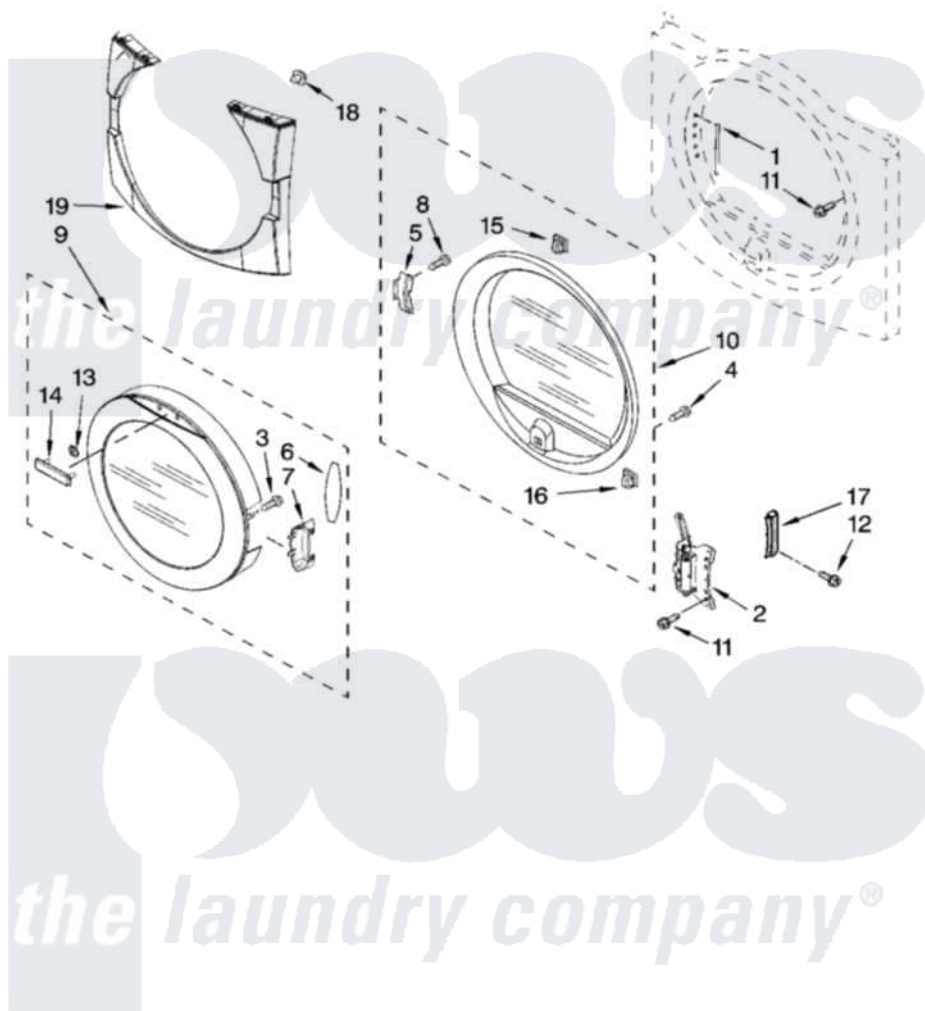

Maytag MGD9700SQ 05 - DOOR PARTS, OPTIONAL PARTS (NOT INCLUDED)

DOOR PARTS
For Model: MGD9700SQ0, MGD9700SB0
(White) (Black)

8181445

9

Maytag [Residential Maytag MGD9700SQ0 Dryer Parts](#) Parts Diagram 05 - DOOR PARTS, OPTIONAL PARTS (NOT INCLUDED)

[Click on the part number to view part](#)

Item	Original Part Number	Replaced By	Status	Part Description
1	8563855			Label, Hinge Hole
2	W10111141	280200		Hinge
3	8533957			Screw, 10-16 X 1/2
4	9742177			Screw, 8-18 X .625
5	8529539			Bracket, Handle
6	8541011		Not Available	Pad, Door Handle
7	W10133974			Handle, Door
8	3393008	308685		Side Trim)
9	W10133985			Door And Window Assembly
"	W10098830			Door And Window Assembly
10	8557501			Inner Door Assembly
11	355515			Screw, 8-18 X 11/16
12	3400859			Screw, Grounding
13	8558182	2004333		Nut
14	W10116209			Medallion