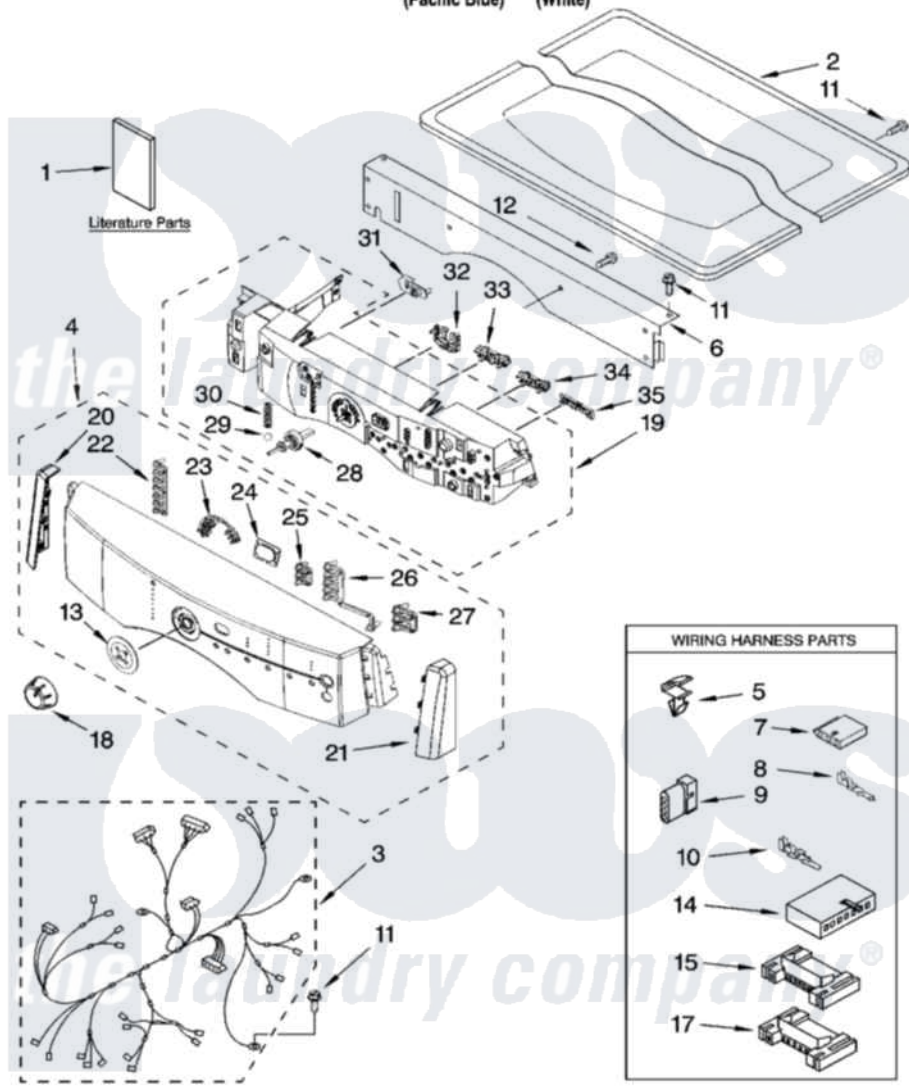

Maytag MGD9800TK0 01 - TOP AND CONSOLE PARTS

TOP AND CONSOLE PARTS

For Model: MGD9800TK0, MGD9800TQ0
(Pacific Blue) (White)

GAS DRYER

9-07 Printed in U.S.A. (LT)

1

Part No. W10142689 Rev. B

Maytag Residential Maytag MGD9800TK0 Dryer Parts Parts Diagram 01 - TOP AND CONSOLE PARTS

[Click on the part number to view part](#)

Item	Original Part Number	Replaced By	Status	Part Description
1	W10139630		Not Available	Use & Care Guide
"	W10049500		Not Available	Tech Sheet
"	W10099080		Not Available	Guide, Quick Start
2	W10133996	W10165907		Top
"	3980634	W10117263		Top
3	8299950			Harness, Main
4	W10133981			Panel, Console
"	W10165026			Panel, Console
5	3394427			Clip-Harness
6	8519271			Bracket, Console
7	353424			Plug, Terminal
8	94614			Terminal
9	3936144			Do-It-Yourself Repair Manuals
10	94613	596797		Terminal
11	3390647	488729		Screw
12	488886	488787		Screw

13	8542690	Bezel, Cycle
14	3936150	Connector, 7-Circuit
15	3395683	Receptacle, Multi-Terminal
17	2203186	Connector, 5-Circuit
18	W10133964	Knob, Assembly
19	8558455	User Interface
20	W10133965	End Cap
"	8562598	Endcap
21	W10133966	End Cap
"	8562597	Endcap
22	8542682	Light Indicator
23	8542683	Light Indicator
24	8542691	Lens, Display
25	8542684	Light Indicator
26	8542685	Light Indicator
27	8542686	Light Indicator
28	8542717	Shaft, Cycle Selector
29	8542716	Bearing, Knob
30	8542715	Spring, Knob
31	W10133970	Pushbutton,
32	W10133967	Pushbutton,
33	W10133968	Pushbutton,
34	W10133969	Pushbutton,
35	W10133971	Pushbutton