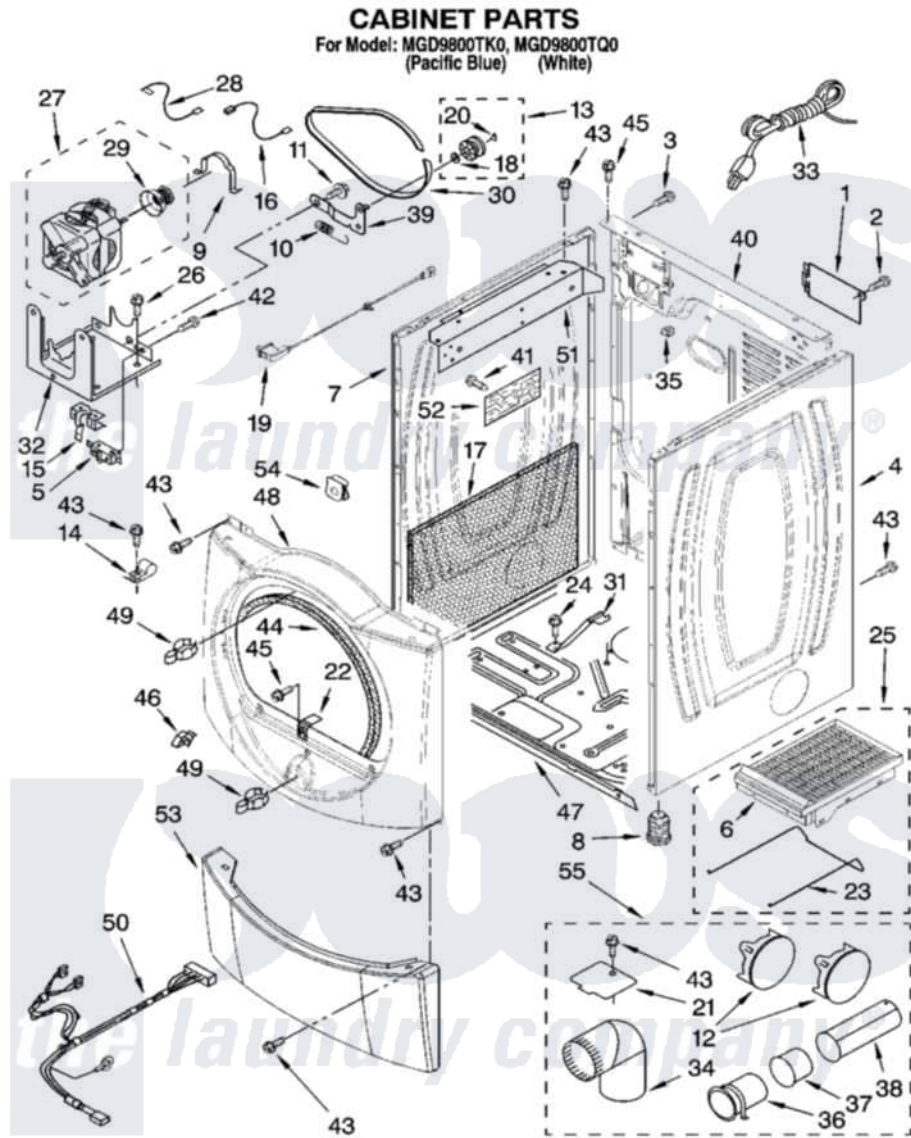

# Maytag MGD9800TK0 02 - CABINET PARTS

W10142669

3

Maytag [Residential Maytag MGD9800TK0 Dryer Parts](#) Parts Diagram 02 - CABINET PARTS  
Click on the part number to view part

Item	Original Part Number	Replaced By	Status	Part Description
1	<a href="#">8317340</a>			Cover, Terminal Block
2	3390814	<a href="#">90767</a>		Screw, 8A X 3/8 HeX Washer Head Tapping
3	697776	<a href="#">4331106</a>		Screw, No.10-32 X 7/16
4	W10139007	<a href="#">W10117277</a>		Panel
"	W10139003	<a href="#">W10117273</a>		Panel
5	3394881	<a href="#">279782</a>		Switch-Lid
6	8521959	<a href="#">W10121663</a>		Dryer Rack
7	W10138993	<a href="#">W10117276</a>		Panel
"	W10138989	<a href="#">W10117272</a>		Panel
8	3392100	<a href="#">49621</a>		Feet-Leveling
"	<a href="#">279810</a>			Foot-Optional
9	<a href="#">660658</a>			Clamp, Motor Mounting 343481 685441
10	<a href="#">3387374</a>			Spring, Idler
11	<a href="#">3389420</a>			Retainer-Idler 1/4-20 X 1/16
12	<a href="#">8561800</a>			Plug, Multivent