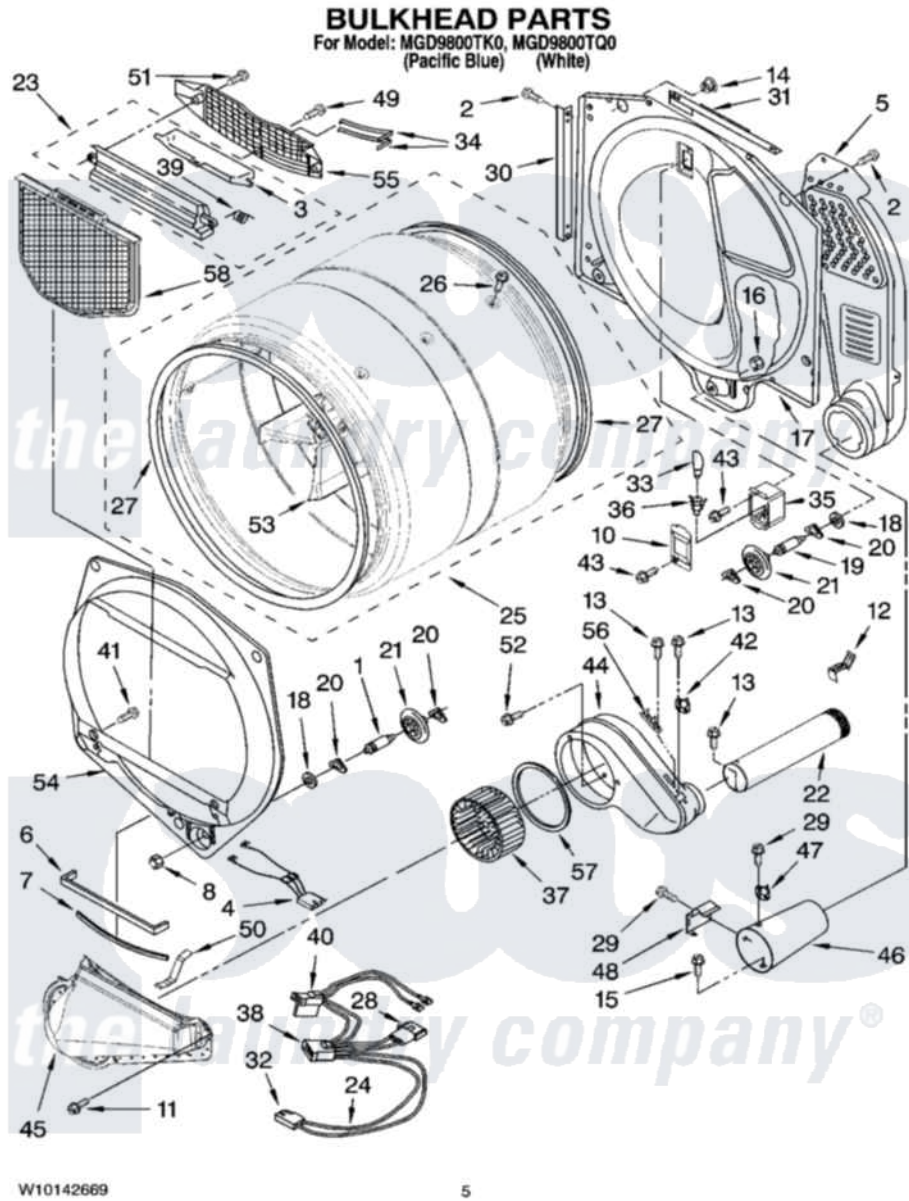

Maytag MGD9800TK0 03 - BULKHEAD PARTS

W10142669

5

Maytag [Residential Maytag MGD9800TK0 Dryer Parts](#) Parts Diagram 03 - BULKHEAD PARTS
 Click on the part number to view part

Item	Original Part Number	Replaced By	Status	Part Description
1	8575324	W10359271		Shaft, Drum Roller Threads
2	3390647	488729		Screw
3	3394984	8563758		Door, Lint Screen
4	3406653			Harness, Sensor
5	3394346			Air Duct Assembly
6	697813			Seal, Outlet Housing
7	697814	697813		Seal, Outlet Housing
8	3934666	W10080210		Nut, 3/8 X 16
10	3402841	8532165		Lens, Drum Light
11	489463			Screw, 8-18 X 1/16
12	8572105			Retainer, Toe Panel
13	8533971	90767		Screw, 8A X 3/8 HeX Washer Head Tapping
14	8529007			Plug, Rear Bulkhead
15	693995			Screw, Hex Head
16	W10001120	W10080190		Nut, 3/8-16
17	8520836			Bulkhead, Rear