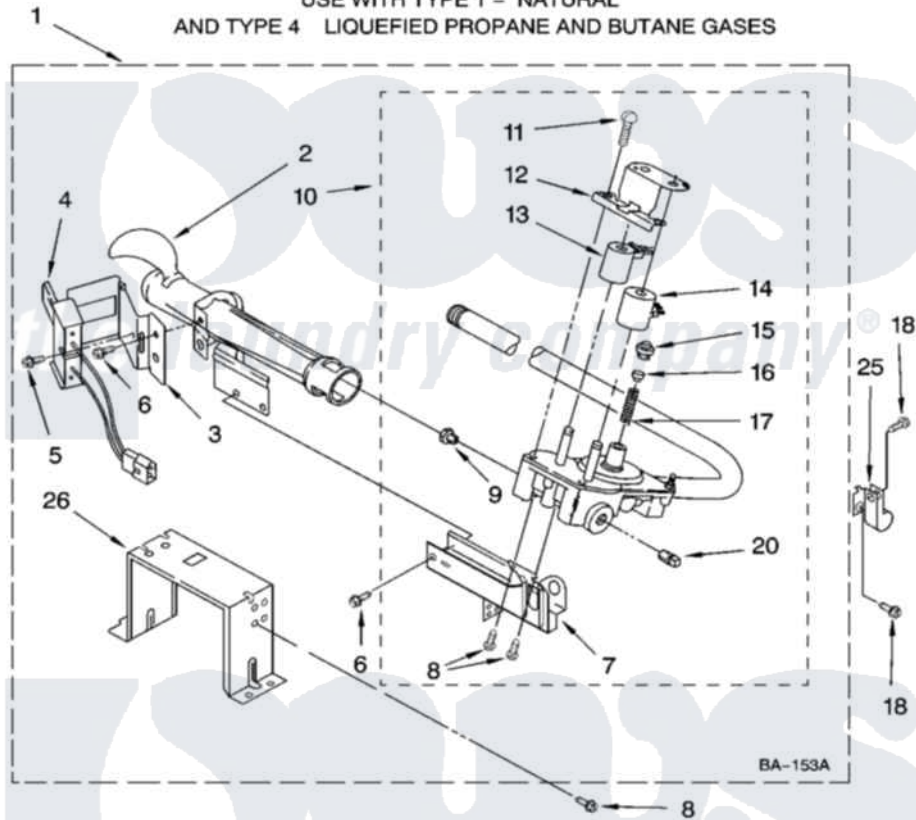

# Maytag MGD9800TK0 04 - 8576353 BURNER ASSEMBLY

## 8576353 BURNER ASSEMBLY

For Model: MGD9800TK0, MGD9800TQ0  
(Pacific Blue) (White)

USE WITH TYPE 1 - NATURAL  
AND TYPE 4 LIQUEFIED PROPANE AND BUTANE GASES

W10142669

7

Maytag Residential Maytag MGD9800TK0 Dryer Parts Parts Diagram 04 - 8576353 BURNER ASSEMBLY  
Click on the part number to view part

Item	Original Part Number	Replaced By	Status	Part Description
1	8576353	<a href="#">280119</a>		Burner-Gas
2	688617	<a href="#">693140</a>		Burner
3	<a href="#">694298</a>			Bracket, Ignitor
4	686590	<a href="#">279311</a>		Ignitor
5	<a href="#">3393909</a>			Screw, 8-32 X 7/8
6	343641	<a href="#">681414</a>		Screw, 10AB X 1/2
7	3389871		Not Available	Base, Burner
8	<a href="#">3387057</a>			Screw, 10-16 X 1/2 Orifice, Burner
9	<a href="#">15418</a>			Orifice, Burner Type 1
"	15422		Not Available	ORIFICE, BURNER (TYPE 4) (BUTANE)
"	234867	<a href="#">229742</a>		Orifice, Burner
10	W10118347	<a href="#">W10293912</a>		Valve-Gas
11	<a href="#">694421</a>			Screw, Bracket Mounting
12	<a href="#">694538</a>			Bracket, Shunt
13	<a href="#">694540</a>			Coil, 60 Hz