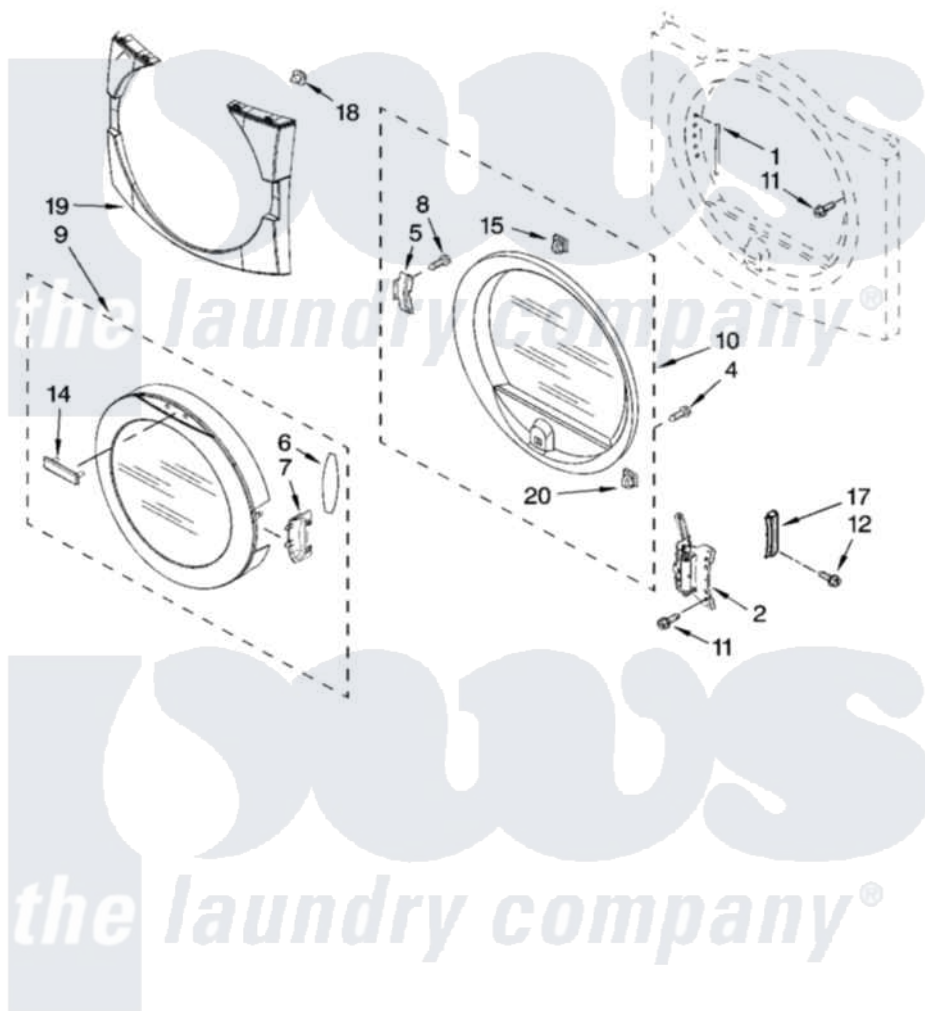

Maytag MGD9800TK0 05 - DOOR PARTS, OPTIONAL PARTS (NOT INCLUDED)

DOOR PARTS
For Model: MGD9800TK0, MGD9800TQ0
(Pacific Blue) (White)

W10142669

9

Maytag [Residential Maytag MGD9800TK0 Dryer Parts](#) Parts Diagram 05 - DOOR PARTS, OPTIONAL PARTS (NOT INCLUDED)

[Click on the part number to view part](#)

Item	Original Part Number	Replaced By	Status	Part Description
1	W10085230			Label, Hinge Hole Cover
2	W10111141	280200		Hinge
4	9742177			Screw, 8-18 X .625
5	8529539			Bracket, Handle
6	8541011		Not Available	Pad, Door Handle
7	W10133974			Handle, Door
8	3393008	308685		Side Trim)
9	W10133985			Door And Window Assembly
10	8557501			Inner Door Assembly
11	355515			Screw, 8-18 X 11/16
12	3400859			Screw, Grounding
14	W10116209			Medallion
15	690081	279570		Latch
17	W10133962			Cover Hinge, Rotating
"	8566486			Cover-Hinge, Rotating