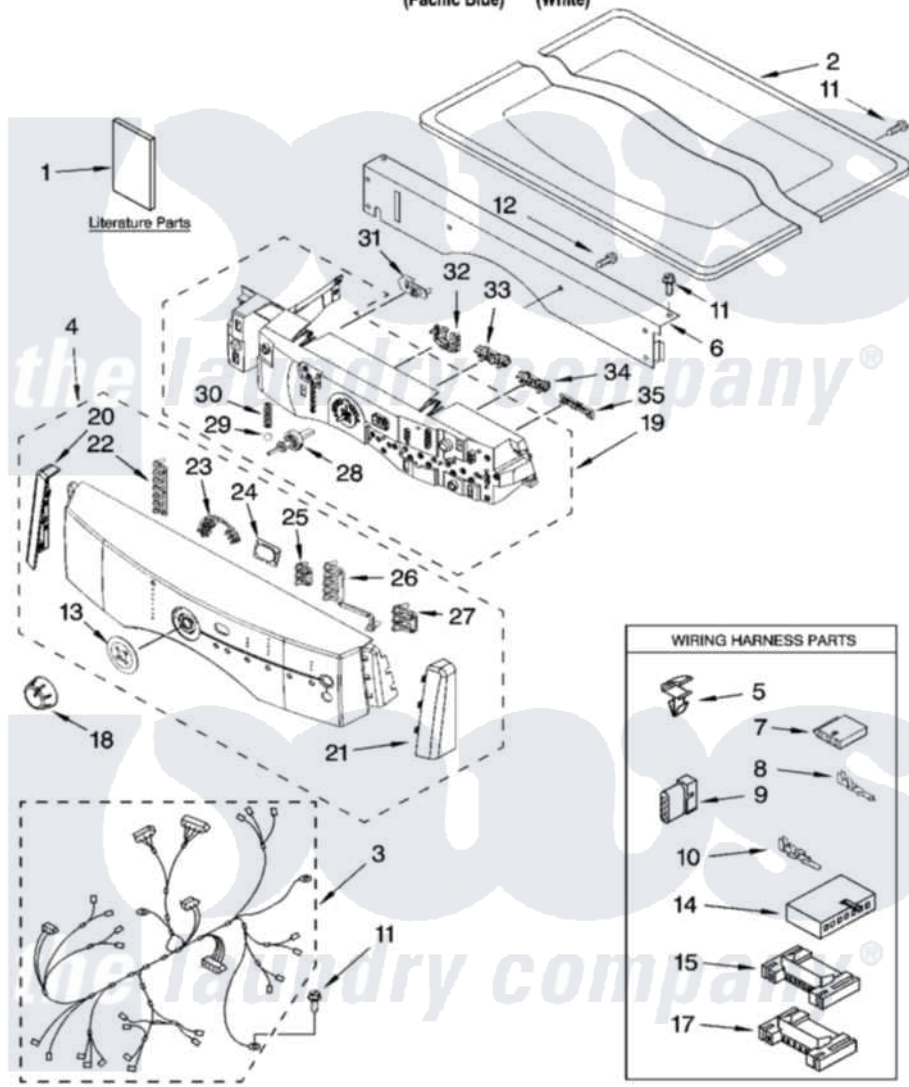

Maytag MGD9800TQ0 01 - TOP AND CONSOLE PARTS

TOP AND CONSOLE PARTS

For Model: MGD9800TK0, MGD9800TQ0
(Pacific Blue) (White)

GAS DRYER

9-07 Printed in U.S.A. (LT)

1

Part No. W10142689 Rev. B

Maytag [Residential Maytag MGD9800TQ0 Dryer Parts](#) Parts Diagram 01 - TOP AND CONSOLE PARTS

[Click on the part number to view part](#)

Item	Original Part Number	Replaced By	Status	Part Description
1	W10139630		Not Available	Use & Care Guide
"	W10049500		Not Available	Tech Sheet
"	W10099080		Not Available	Guide, Quick Start
2	W10133996	W10165907		Top
"	3980634	W10117263		Top
3	8299950			Harness, Main
4	W10133981			Panel, Console
"	W10165026			Panel, Console
5	3394427			Clip-Harness
6	8519271			Bracket, Console
7	353424			Plug, Terminal
8	94614			Terminal
9	3936144			Do-It-Yourself Repair Manuals
10	94613	596797		Terminal
11	3390647	488729		Screw
12	488886	488787		Screw

13	8542690	Bezel, Cycle
14	3936150	Connector, 7-Circuit
15	3395683	Receptacle, Multi-Terminal
17	2203186	Connector, 5-Circuit
18	W10133964	Knob, Assembly
19	8558455	User Interface
20	W10133965	End Cap
"	8562598	Endcap
21	W10133966	End Cap
"	8562597	Endcap
22	8542682	Light Indicator
23	8542683	Light Indicator
24	8542691	Lens, Display
25	8542684	Light Indicator
26	8542685	Light Indicator
27	8542686	Light Indicator
28	8542717	Shaft, Cycle Selector
29	8542716	Bearing, Knob
30	8542715	Spring, Knob
31	W10133970	Pushbutton,
32	W10133967	Pushbutton,
33	W10133968	Pushbutton,
34	W10133969	Pushbutton,
35	W10133971	Pushbutton