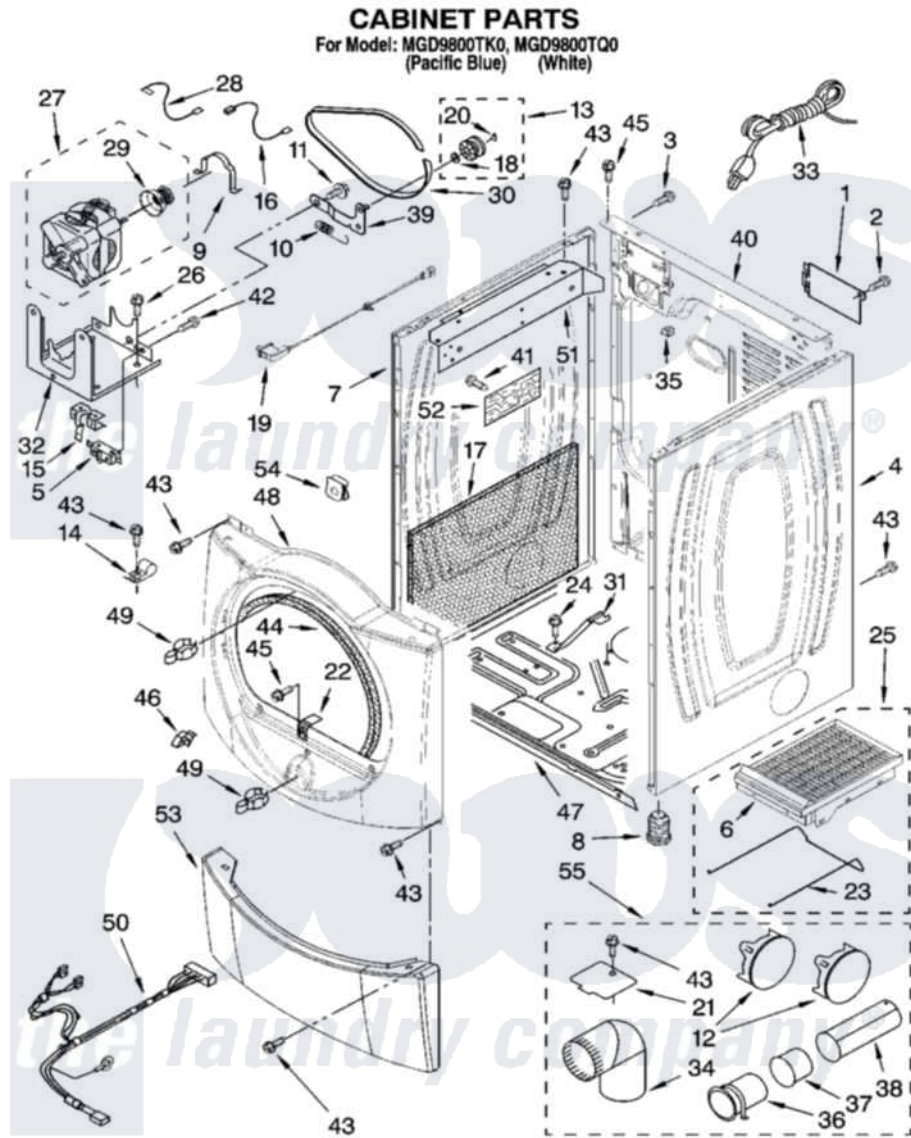

Maytag MGD9800TQ0 02 - CABINET PARTS

W10142669

3

Maytag [Residential Maytag MGD9800TQ0 Dryer Parts](#) Parts Diagram 02 - CABINET PARTS
Click on the part number to view part

Item	Original Part Number	Replaced By	Status	Part Description
1	8317340			Cover, Terminal Block
2	3390814	90767		Screw, 8A X 3/8 HeX Washer Head Tapping
3	697776	4331106		Screw, No.10-32 X 7/16
4	W10139007	W10117277		Panel
"	W10139003	W10117273		Panel
5	3394881	279782		Switch-Lid
6	8521959	W10121663		Dryer Rack
7	W10138993	W10117276		Panel
"	W10138989	W10117272		Panel
8	3392100	49621		Feet-Leveling
"	279810			Foot-Optional
9	660658			Clamp, Motor Mounting 343481 685441
10	3387374			Spring, Idler
11	3389420			Retainer-Idler 1/4-20 X 1/16
12	8561800			Plug, Multivent