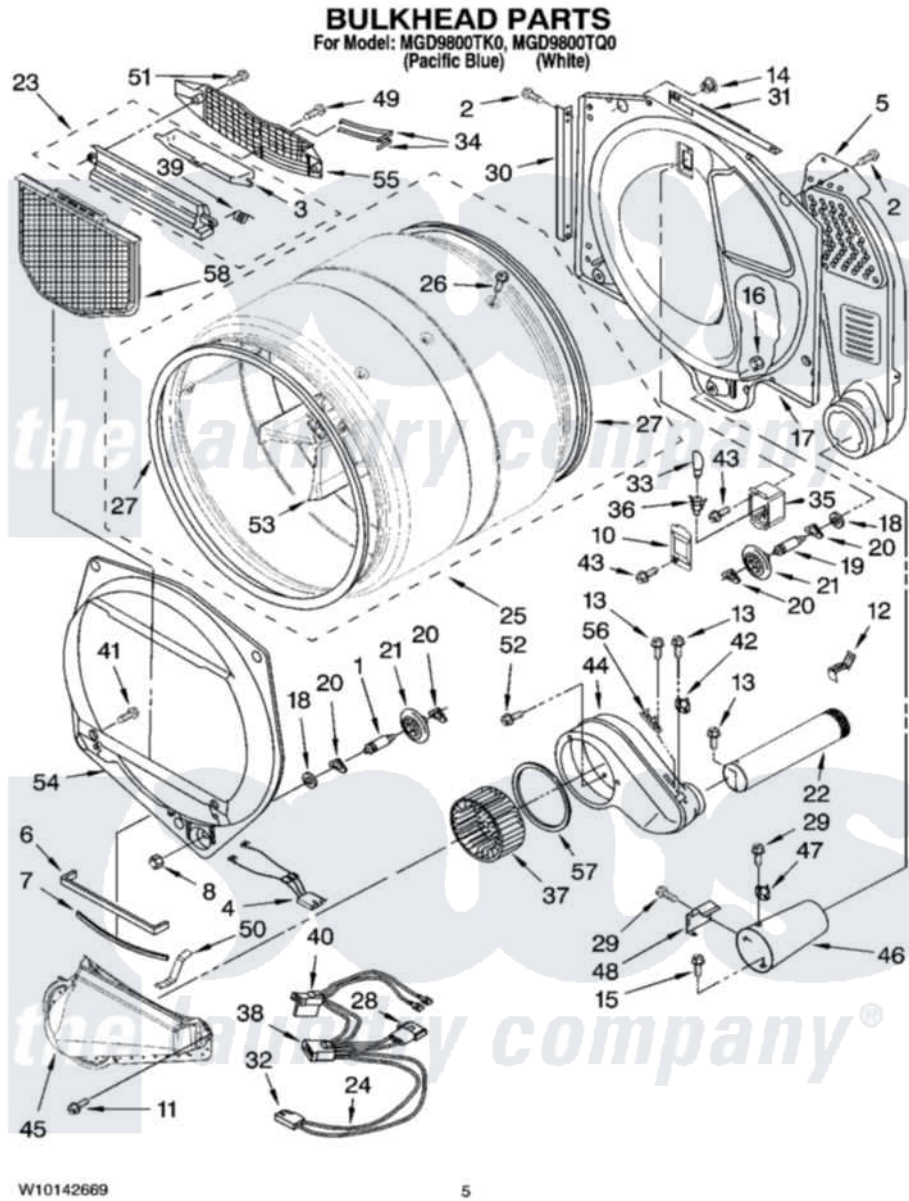

Maytag MGD9800TQ0 03 - BULKHEAD PARTS

Maytag [Residential Maytag MGD9800TQ0 Dryer Parts](#) Parts Diagram 03 - BULKHEAD PARTS
Click on the part number to view part

Item	Original Part Number	Replaced By	Status	Part Description
1	8575324	W10359271		Shaft, Drum Roller Threads
2	3390647	488729		Screw
3	3394984	8563758		Door, Lint Screen
4	3406653			Harness, Sensor
5	3394346			Air Duct Assembly
6	697813			Seal, Outlet Housing
7	697814	697813		Seal, Outlet Housing
8	3934666	W10080210		Nut, 3/8 X 16
10	3402841	8532165		Lens, Drum Light
11	489463			Screw, 8-18 X 1/16
12	8572105			Retainer, Toe Panel
13	8533971	90767		Screw, 8A X 3/8 HeX Washer Head Tapping
14	8529007			Plug, Rear Bulkhead
15	693995			Screw, Hex Head
16	W10001120	W10080190		Nut, 3/8-16
17	8520836			Bulkhead, Rear