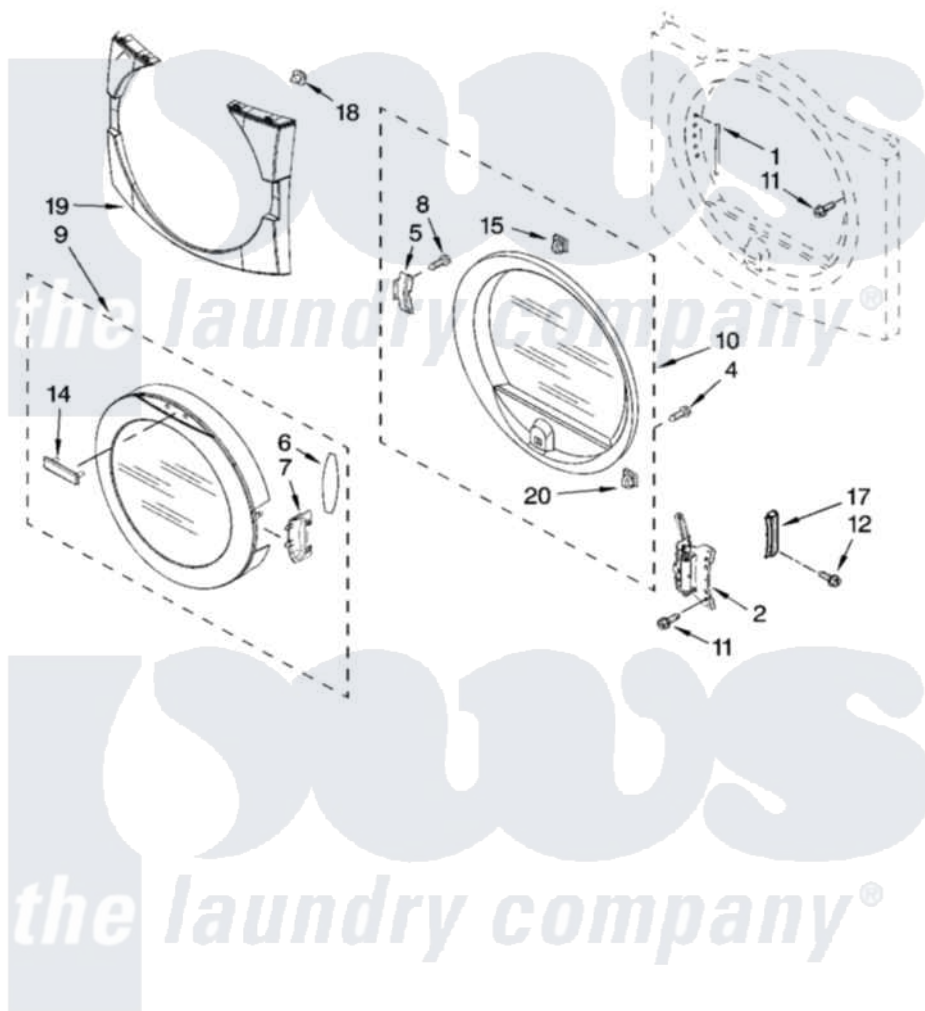

Maytag MGD9800TQ0 05 - DOOR PARTS, OPTIONAL PARTS (NOT INCLUDED)

DOOR PARTS
For Model: MGD9800TK0, MGD9800TQ0
(Pacific Blue) (White)

W10142669

9

Maytag [Residential Maytag MGD9800TQ0 Dryer Parts](#) Parts Diagram 05 - DOOR PARTS, OPTIONAL PARTS (NOT INCLUDED)

[Click on the part number to view part](#)

Item	Original Part Number	Replaced By	Status	Part Description
1	W10085230			Label, Hinge Hole Cover
2	W10111141	280200		Hinge
4	9742177			Screw, 8-18 X .625
5	8529539			Bracket, Handle
6	8541011		Not Available	Pad, Door Handle
7	W10133974			Handle, Door
8	3393008	308685		Side Trim)
9	W10133985			Door And Window Assembly
10	8557501			Inner Door Assembly
11	355515			Screw, 8-18 X 11/16
12	3400859			Screw, Grounding
14	W10116209			Medallion
15	690081	279570		Latch
17	W10133962			Cover Hinge, Rotating
"	8566486			Cover-Hinge, Rotating