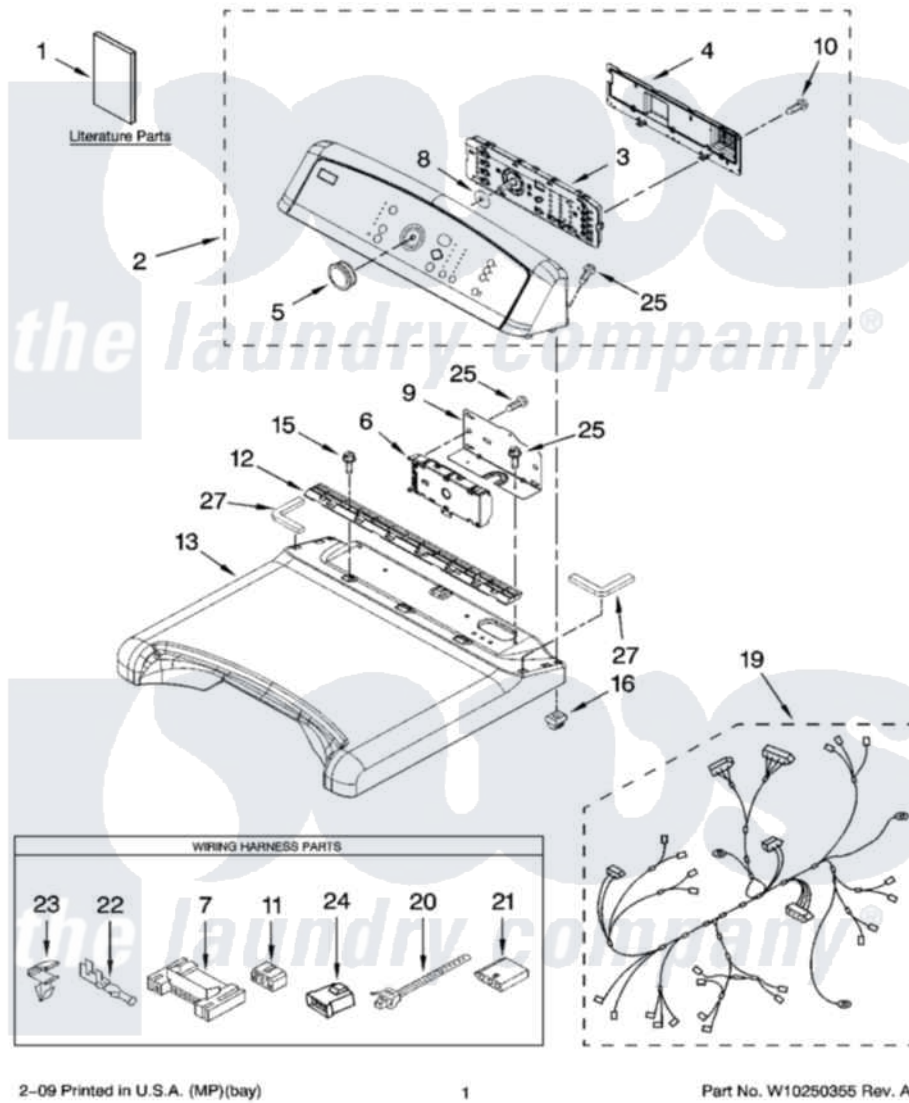

Maytag MGDB200VQ0 01 - TOP AND CONSOLE PARTS

MAYTAG

TOP AND CONSOLE PARTS

GAS DRYER

For Model: MGDB200VQ0
(White Color Coordinated)

2-09 Printed in U.S.A. (MP)(bay)

1

Part No. W10250355 Rev. A

Maytag Residential Maytag MGDB200VQ0 Dryer Parts Parts Diagram 01 - TOP AND CONSOLE PARTS

[Click on the part number to view part](#)

Item	Original Part Number	Replaced By	Status	Part Description
1	W10200966		Not Available	Perf. Tips Sheet
"	W10156734		Not Available	Tech, Sheet
"	W10201173		Not Available	Guide, Use & Care
"	W10201170		Not Available	Guide, Quick Start
2	W10110298			Console Assembly
3	W10222206	W10336133		Assembly, User Interface
4	W10051124			Cover, Rear
5	W10051126			Knob Assembly
6	W10111621			Control Electronic
7	3395683			Receptacle, Multi-Terminal
8	8572039			Seal, User Interface
9	8563853			Bracket, Machine Controller
10	W10003770			Screw, 6-19 X 1/2
11	3347243			Block, Disconnect
12	W10110295			Bracket, Console
13	W10111848	W10223157		Top

15	337686	Not Available	SCREW, 8-18 X .500
16	W10112673		Screw, Grommet
19	W10111056	W10319800	Harness, Wiring Main
20	3391018		Tie Cable
21	3936144		Do-It-Yourself Repair Manuals
22	94613	596797	Terminal
23	3394427		Clip-Harness
24	3403498		Connector, 3-Position
25	W10131402		Screw, 8-18 X 1.370
27	W10219695		Foam Seal, Top
"	W10219694		Foam Seal, Top