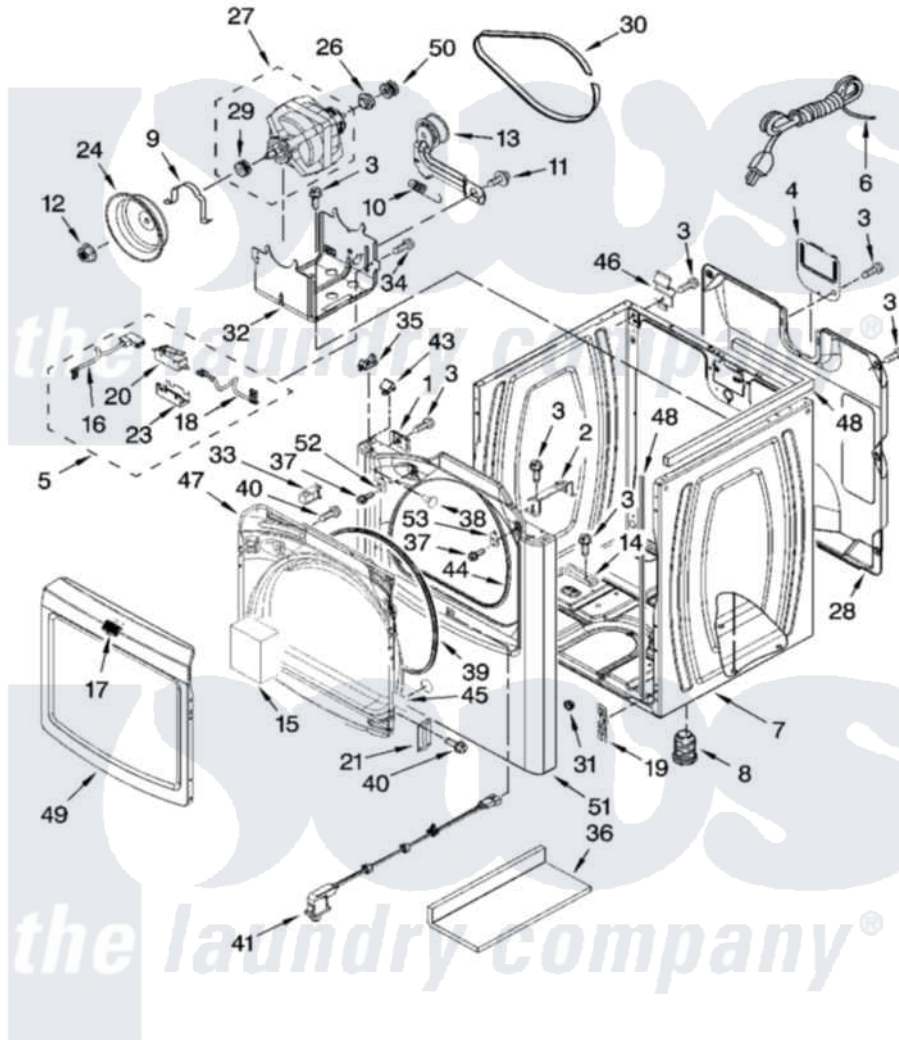

Maytag MGDB200VQ0 02 - CABINET PARTS

CABINET PARTS

For Model: MGDB200VQ0
(White Color Coordinated)

W10250355

3

Maytag [Residential Maytag MGDB200VQ0 Dryer Parts](#) Parts Diagram 02 - CABINET PARTS

[Click on the part number to view part](#)

Item	Original Part Number	Replaced By	Status	Part Description
1	W10007520			Clip, Ground
2	8544753			Bracket, Burner
3	3390631			Screw, 10-16 X 3/8
4	8558833			Plate, Cover Terminal Block
5	8564012			Switch, Assembly
6	344020	3401402		Cord, Power
7	W10183827	W10223154		Cabinet
8	3392100	49621		Feet-Leveling
"	279810			Foot-Optional
9	660658			Clamp, Motor Mounting 343481 685441
10	3387374			Spring, Idler
11	3389420			Retainer-Idler 1/4-20 X 1/16
12	W10001340			Nut, Fly Wheel
13	8547160			Pulley Assembly
14	W10201446			Bracket-Gas Pipe
15	W10111867			Filler, Door

16	8539892		Wire-Motor To Belt Switch
17	W10153170		Medallion Cabinet
18	W10167613		Wire, Belt Switch
19	3394083		Clip, Front Panel
20	8564010		Assembly, Switch And Actuator
21	8579717		Assembly, Hinge
23	8564011		Bracket-Switch
24	8576626		Wheel, Fly
26	3393657		Restrainer, Belt
27	W10136932		Motor, Assembly 60 Hz
28	8558852		Panel, Rear
29	W10139247		Pulley, Blower
30	W10136934		Belt, Drive
31	8578560		Hole, Plug
32	8547158		Bracket, Motor
33	W10111905		Assembly, Door Catch
34	W10002600		Screw, 6-20 X 1 1/4
35	8568303		Locator, Snap Down
36	W10215725		Cover, Door Switch
37	3400805		Screw, 8-18 X 3/64
38	W10144494		Plug-Hole
39	W10215728	W10239307	Seal-Door
40	342055	488627	Screw
41	W10201785		Door Switch Assembly
43	8576625		Lock, Front Top
44	W10044490		Seal, Front Panel
45	8564457		Plug, Front Panel
46	238088	8066217	Hinge, Top
47	W10111879		Door, Inner
48	W10226482		Foam, Seal Spill Guard
49	W10111876		Door, Outer
50	W10136930		Pulley,
51	W10236201	W10307829	Panel
52	W10111906	W10295405	Strike
53	W10111888		Plug, Strike