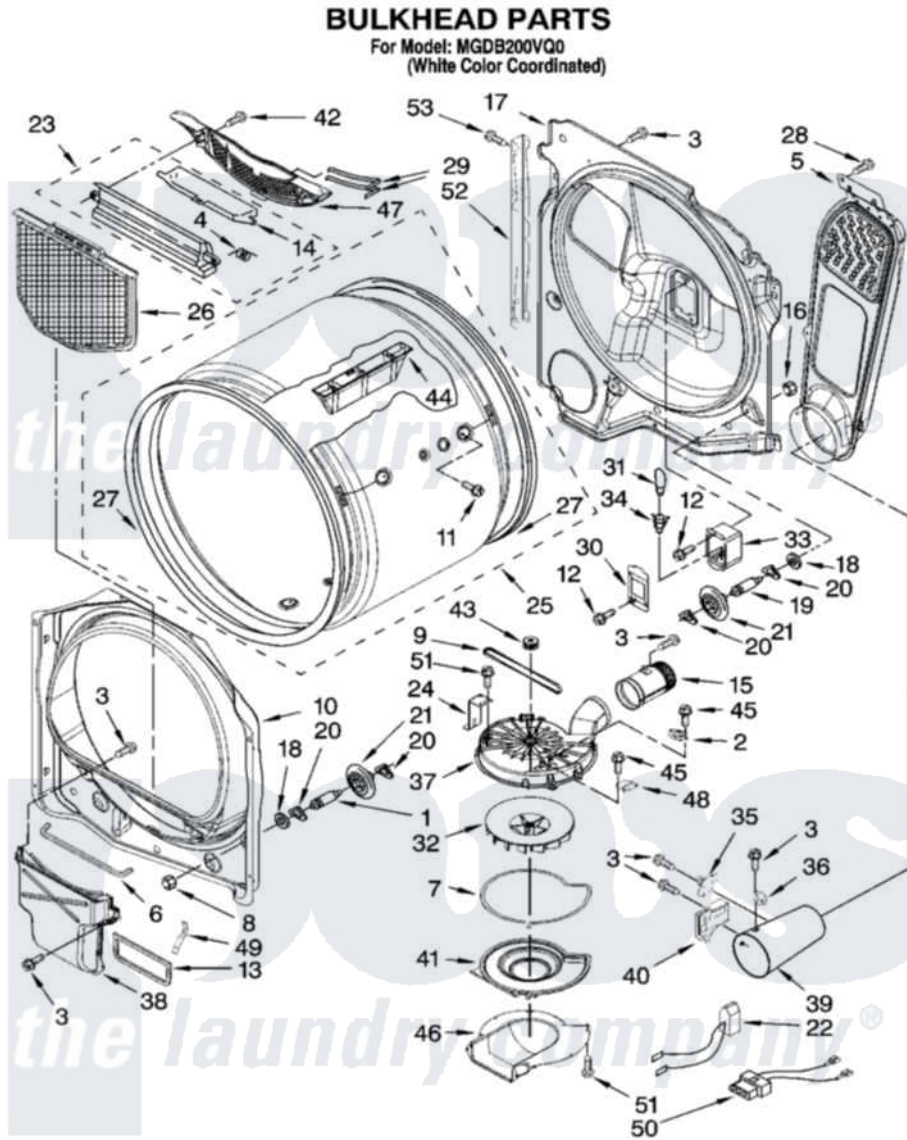

Maytag MGDB200VQ0 03 - BULKHEAD PARTS

W10250355

5

Maytag [Residential Maytag MGDB200VQ0 Dryer Parts](#) Parts Diagram 03 - BULKHEAD PARTS
 Click on the part number to view part

Item	Original Part Number	Replaced By	Status	Part Description
1	8575324	W10359271		Shaft, Drum Roller Threads
2	8577274			Thermostat 295F
3	90767			Screw, 8A X 3/8 HeX Washer Head Tapping
4	3394986			Spring, Lint Screen Door
5	8544757			Air Duct Assembly
6	697813			Seal, Outlet Housing
7	8573068			Seal, Blower Cover
8	3934666	W10080210		Nut, 3/8 X 16
9	8544742			Belt, Blower
10	8557244			Bulkhead, Front
11	W10219342			Screw, Baffle Mounting
12	487909	488729		Screw
13	8544721			Seal, Lint Duct
14	3394984	8563758		Door, Lint Screen
15	8544760			Exhaust Pipe
16	W10001120	W10080190		Nut, 3/8-16

17	8557236		Bulkhead, Rear
18	3387459	W10080960	Washer, Support
19	8575325	W10359272	Shaft, Roller Drum Threads
20	690997		Washer, Thrust
21	8536973	W10314173	Support
22	8539889		Harness, Flame Switch
23	3394985	8563755	Housing, Outlet Assembly
24	8544741		Screw, 11-16 X 3/4 Lint Screen
25	8557270	8557272	Drum, Assembly
26	W10178353	W10120998	Screen
27	W10116344	280140	Seal
28	693995		Screw, Hex Head
29	3387223		Electrode, Sensor
30	3402841	8532165	Lens, Drum Light
31	3406124	22002263	Lamp
32	8544737		Wheel, Blower
33	3977373		Bracket, Drum Light
34	W10168632		Socket, Assembly
35	8573713		Thermal-Cutoff
36	3391912		Thermostat, High-Limit 255 F
37	8544735	W10256512	Housing, Blower
38	8544786		Lint Duct Assembly
39	8573015		Funnel, Burner
40	338906		Radiant, Sensor
41	8544719		Cover, Blower
42	3387230		Screw, 10-16 X 13/16
43	8544739		Pulley, Blower
44	8565688		Baffle, Drum
45	3350424		Screw, 10-16 X 1/2
46	8544718		Duct, Inlet Blower
47	8544723		Grille Outlet
48	3390719		Thermal-Fuse
49	8573070		Clip, Lint Duct
50	353424		Plug, Terminal
51	97787	W10109200	Screw, Baffle Mounting
52	8558163		Channel, Rear Bulkhead
53	3390631		Screw, 10-16 X 3/8