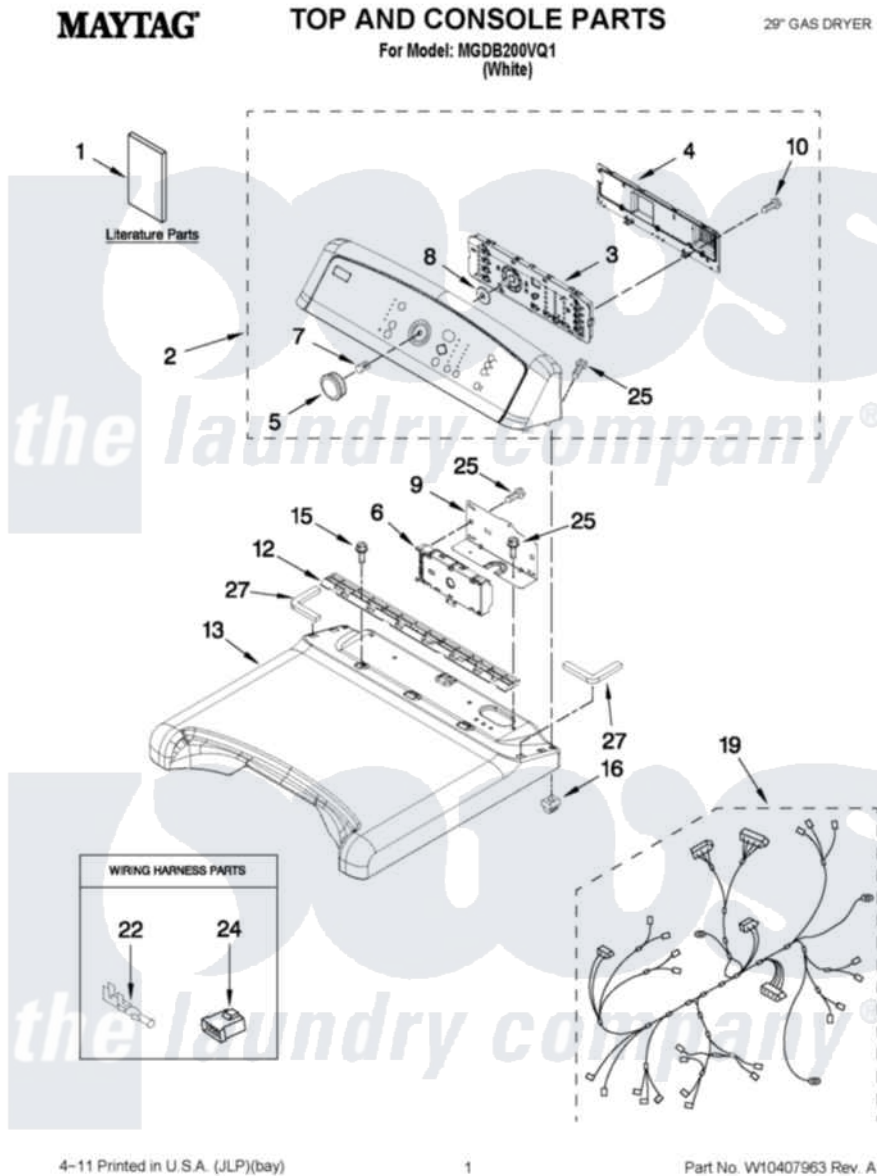

Maytag MGDB200VQ1 01 - TOP AND CONSOLE PARTS

4-11 Printed in U.S.A. (JLP)(bay)

1

Part No. W10407963 Rev. A

Maytag [Residential Maytag MGDB200VQ1 Dryer Parts](#) Parts Diagram 01 - TOP AND CONSOLE PARTS
 Click on the part number to view part

Item	Original Part Number	Replaced By	Status	Part Description
1	W10156734		Not Available	Tech, Sheet
"	W10260037		Not Available	GUIDE, USE & CARE
"	W10388777		Not Available	INSTALLATION, DIAGNOSTIC GUIDE
2	W10110298			Console Assembly
3	W10336133			Assembly, User Interface
4	W10051124			Cover, Rear
5	W10051126			Knob Assembly
6	W10111621			Control Electronic
7	W10153920			Spring, Knob
8	8572039			Seal, User Interface
9	8563853			Bracket, Machine Controller
10	W10003770			Screw, 6-19 X 1/2
12	W10110295			Bracket, Console
13	W10223157			Top
15	337686		Not Available	SCREW, 8-18 X .500
16	W10112673			Screw, Grommet

19	W10319800	Harness, Wiring Main
22	94614	Terminal
24	3403498	Connector, 3-Position
25	W10131402	Screw, 8-18 X 1.370
27	W10219695	Foam Seal, Top
"	W10219694	Foam Seal, Top