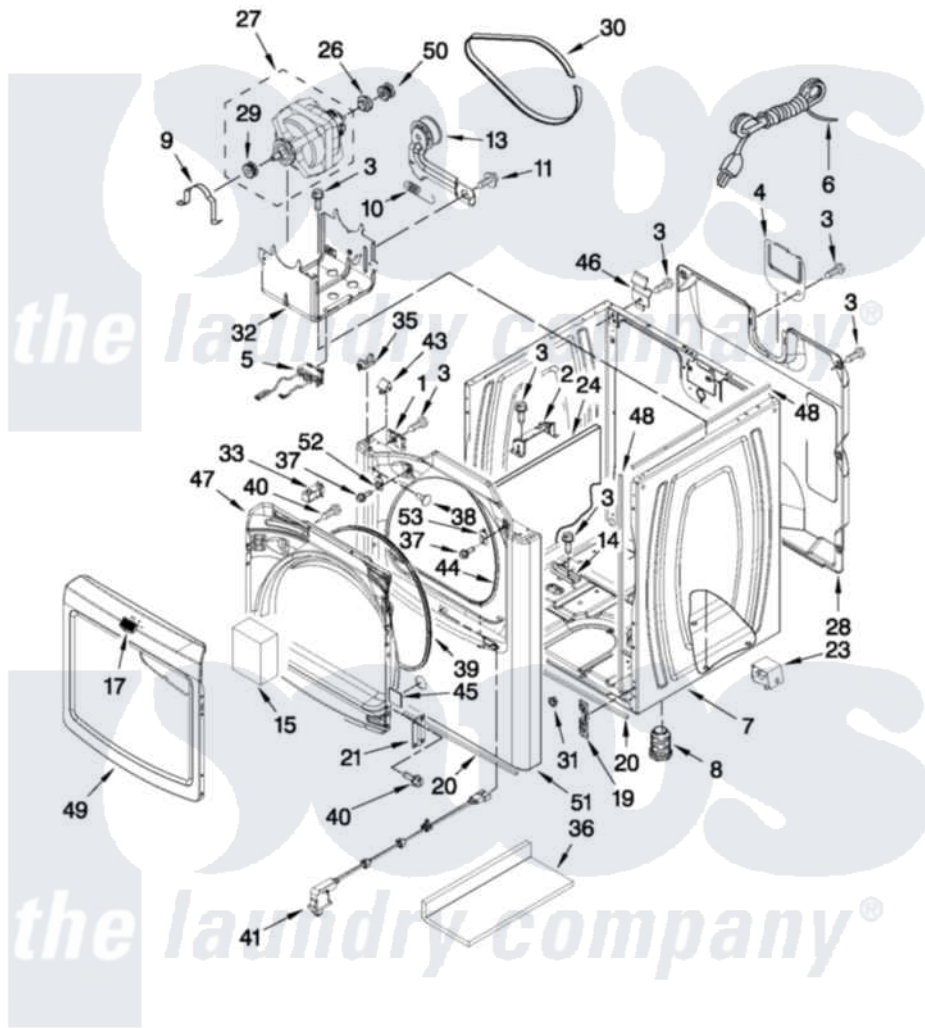

Maytag MGDB200VQ1 02 - CABINET PARTS

CABINET PARTS

For Model: MGDB200VQ1
(White)

W10407963

3

Maytag [Residential Maytag MGDB200VQ1 Dryer Parts](#) Parts Diagram 02 - CABINET PARTS

[Click on the part number to view part](#)

Item	Original Part Number	Replaced By	Status	Part Description
1	W10007520			Clip, Ground
2	8544753			Bracket, Burner
3	3390631			Screw, 10-16 X 3/8
4	8558833			Plate, Cover Terminal Block
5	W10314253			Switch, Assembly Broken Belt
6	344020	3401402		Cord, Power
7	W10223154			Cabinet
8	3392100	49621		Feet-Leveling
NI	279810			Foot-Optional
9	660658			Clamp, Motor Mounting 343481 685441
10	3387374			Spring, Idler
11	3389420			Retainer-Idler 1/4-20 X 1/16
13	8547160			Pulley Assembly
14	W10201446			Bracket-Gas Pipe
15	W10111867			Filler, Door
17	W10323735			Badge

19	3394083		Clip, Front Panel
20	W10224768		Seal, Foam Spill Guard
21	8579717		Assembly, Hinge
23	W10183818		Cover, Gas Valve
24	W10123956		Dampening Panel
26	3393657		Restrainer, Belt
27	W10136932		Motor, Assembly 60 Hz
28	8558852		Panel, Rear
29	W10139247		Pulley, Blower
30	W10136934		Belt, Drive
31	8578560		Hole, Plug
32	8547158		Bracket, Motor
33	W10111905		Assembly, Door Catch
35	8568303		Locator, Snap Down
36	W10215725		Cover, Door Switch
37	3400805		Screw, 8-18 X 3/64
38	W10144494		Plug-Hole
39	W10221653	W10239307	Seal-Door
40	342055	488627	Screw
41	W10201785		Door Switch Assembly
43	8576625		Lock, Front Top
44	W10044490		Seal, Front Panel
45	8564457		Plug, Front Panel
46	238088	8066217	Hinge, Top
47	W10111879		Door, Inner
48	W10226482		Foam, Seal Spill Guard
49	W10111876		Door, Outer
50	W10136930		Pulley,
51	W10236201	W10307829	Panel
52	W10111906	W10295405	Strike
53	W10111888		Plug, Strike