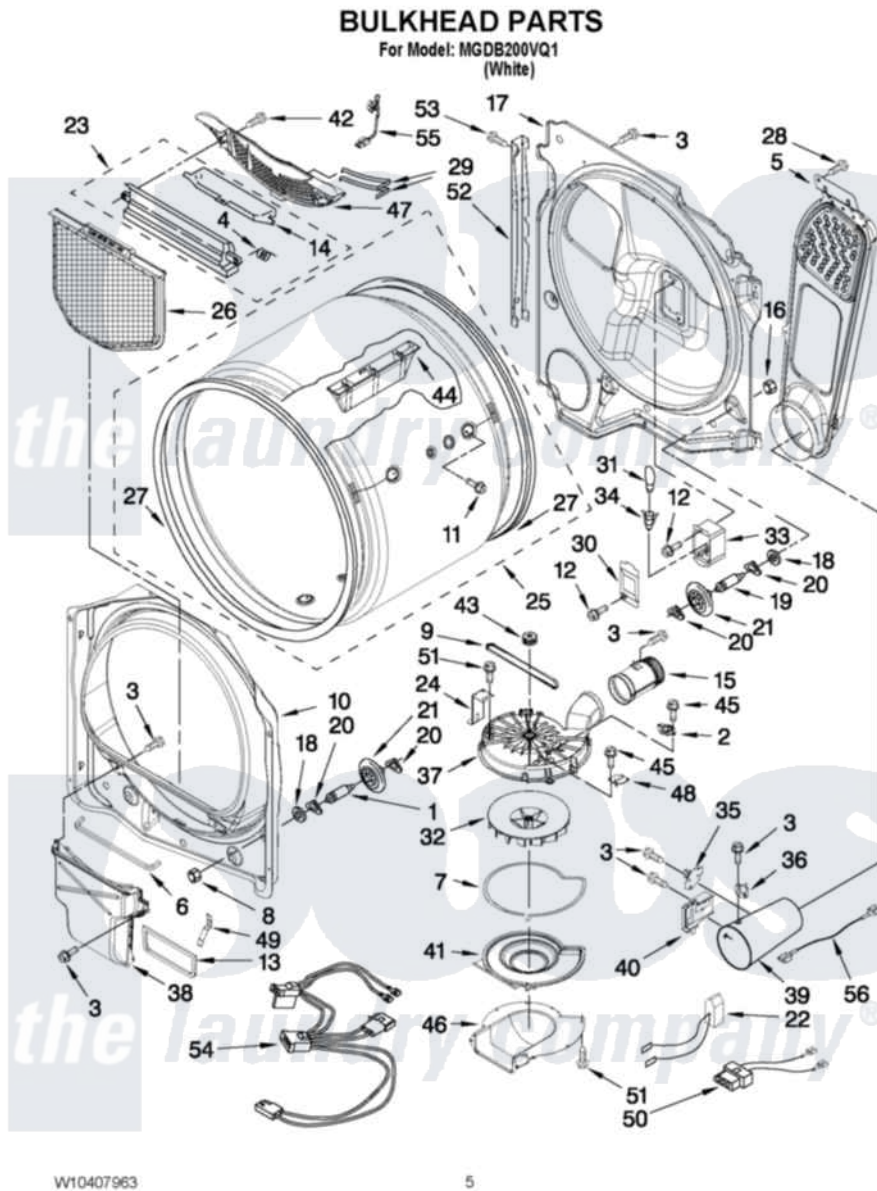

Maytag MGDB200VQ1 03 - BULKHEAD PARTS

Maytag Residential Maytag MGDB200VQ1 Dryer Parts Parts Diagram 03 - BULKHEAD PARTS
Click on the part number to view part

Item	Original Part Number	Replaced By	Status	Part Description
1	W10359271			Shaft, Drum Roller Threads
2	8577274			Thermostat 295F
3	90767			Screw, 8A X 3/8 HeX Washer Head Tapping
4	3394986			Spring, Lint Screen Door
5	8544757			Air Duct Assembly
6	697813			Seal, Outlet Housing
7	8573068			Seal, Blower Cover
8	3934666	W10080210		Nut, 3/8 X 16
9	8544742			Belt, Blower
10	8557244			Bulkhead, Front
11	W10219342			Screw, Baffle Mounting
12	3390647	488729		Screw
13	8544721			Seal, Lint Duct
14	3394984	8563758		Door, Lint Screen
15	8544760			Exhaust Pipe
16	W10001120	W10080190		Nut, 3/8-16

17	8557236		Bulkhead, Rear
18	3387459	W10080960	Washer, Support
19	W10359272		Shaft, Roller Drum Threads
20	690997		Washer, Thrust
21	W10314171		Roller, Support Assembly
22	8539889		Harness, Flame Switch
23	3394985	8563755	Housing, Outlet Assembly
24	8544741		Screw, 11-16 X 3/4 Lint Screen
25	8557270	8557272	Drum, Assembly
26	W10049370	W10120998	Screen
27	W10116344	280140	Seal
28	693995		Screw, Hex Head
29	3387223		Electrode, Sensor
30	3402841	8532165	Lens, Drum Light
31	3406124	22002263	Lamp
32	8544737		Wheel, Blower
33	3977373		Bracket, Drum Light
34	W10168632		Socket, Assembly
35	8573713		Thermal-Cutoff
36	3391912		Thermostat, High-Limit 255 F
37	W10256512		Housing, Blower
38	8544786		Lint Duct Assembly
39	8573015		Funnel, Burner
40	338906		Radiant, Sensor
41	8544719		Cover, Blower
42	3387230		Screw, 10-16 X 13/16
43	8544739		Pulley, Blower
44	8565688		Baffle, Drum
45	3350424		Screw, 10-16 X 1/2
46	8544718		Duct, Inlet Blower
47	8544723		Grille Outlet
48	3390719		Thermal-Fuse
49	8573070		Clip, Lint Duct
50	353424		Plug, Terminal
51	97787	W10109200	Screw, Baffle Mounting
52	8558163		Channel, Rear Bulkhead
53	3390631		Screw, 10-16 X 3/8
54	3401850		Harness-Gas
55	W10171086		Harness, Sensor
56	3401710		Jumper, Tco High Limit