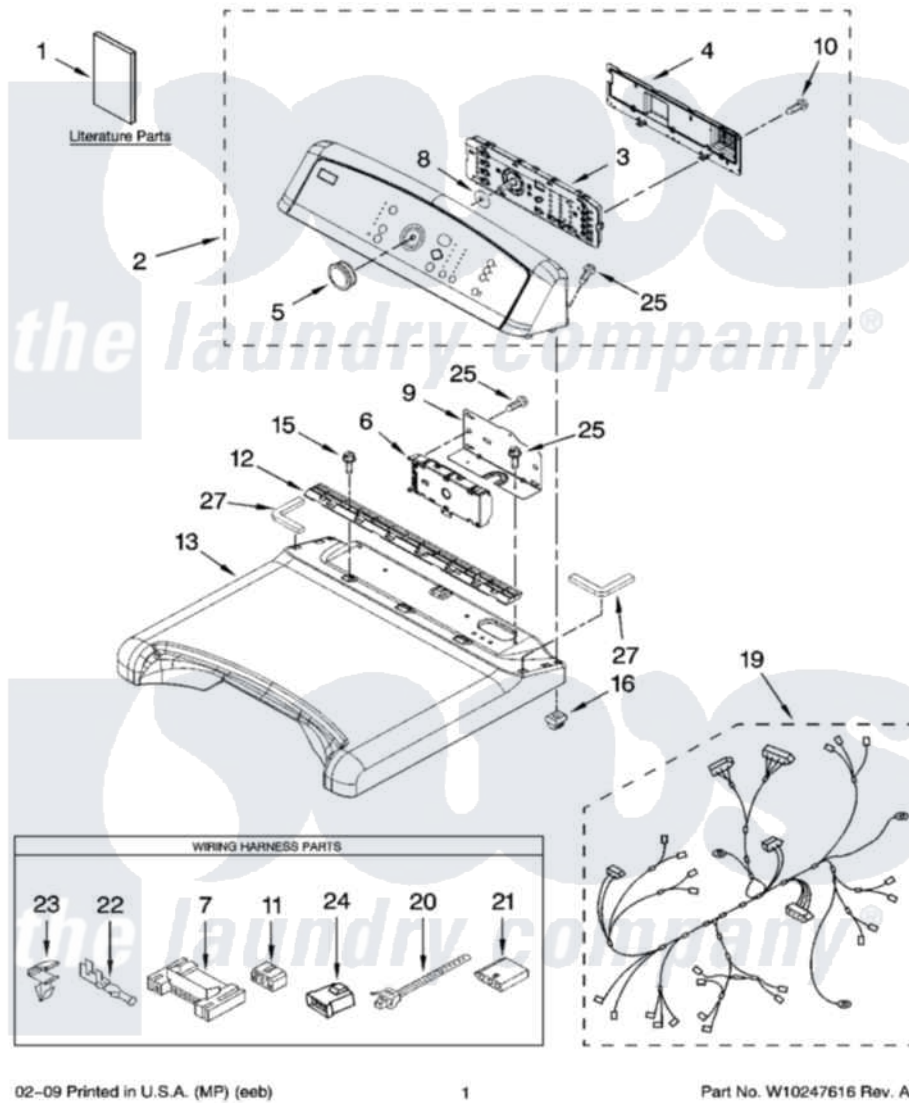

# Maytag MGDB400VQ0 01 - TOP AND CONSOLE PARTS

**MAYTAG**

## TOP AND CONSOLE PARTS

For Model: MGDB400VQ0  
(White Color Coordinated)

GAS DRYER

02-09 Printed in U.S.A. (MP) (eeb)

1

Part No. W10247616 Rev. A

Maytag Residential Maytag MGDB400VQ0 Dryer Parts Parts Diagram 01 - TOP AND CONSOLE PARTS

[Click on the part number to view part](#)

Item	Original Part Number	Replaced By	Status	Part Description
1	W10200966		Not Available	Perf. Tips Sheet
"	W10156734		Not Available	Tech, Sheet
"	W10201175		Not Available	Guide, Use & Care
"	W10201170		Not Available	Guide, Quick Start
2	<a href="#">W10110298</a>			Console Assembly
3	W10222206	<a href="#">W10336133</a>		Assembly, User Interface
4	<a href="#">W10051124</a>			Cover, Rear
5	<a href="#">W10051126</a>			Knob Assembly
6	<a href="#">W10111621</a>			Control Electronic
7	<a href="#">3395683</a>			Receptacle, Multi-Terminal
8	<a href="#">8572039</a>			Seal, User Interface
9	<a href="#">8563853</a>			Bracket, Machine Controller
10	<a href="#">W10003770</a>			Screw, 6-19 X 1/2
11	<a href="#">3347243</a>			Block, Disconnect
12	<a href="#">W10110295</a>			Bracket, Console
13	W10111848	<a href="#">W10223157</a>		Top

15	337686	Not Available	SCREW, 8-18 X .500
16	<a href="#">W10112673</a>		Screw, Grommet
19	W10111056	<a href="#">W10319800</a>	Harness, Wiring Main
20	<a href="#">3391018</a>		Tie Cable
21	<a href="#">3936144</a>		Do-It-Yourself Repair Manuals
22	94613	<a href="#">596797</a>	Terminal
23	<a href="#">3394427</a>		Clip-Harness
24	<a href="#">3403498</a>		Connector, 3-Position
25	<a href="#">W10131402</a>		Screw, 8-18 X 1.370
27	<a href="#">W10219695</a>		Foam Seal, Top
"	<a href="#">W10219694</a>		Foam Seal, Top