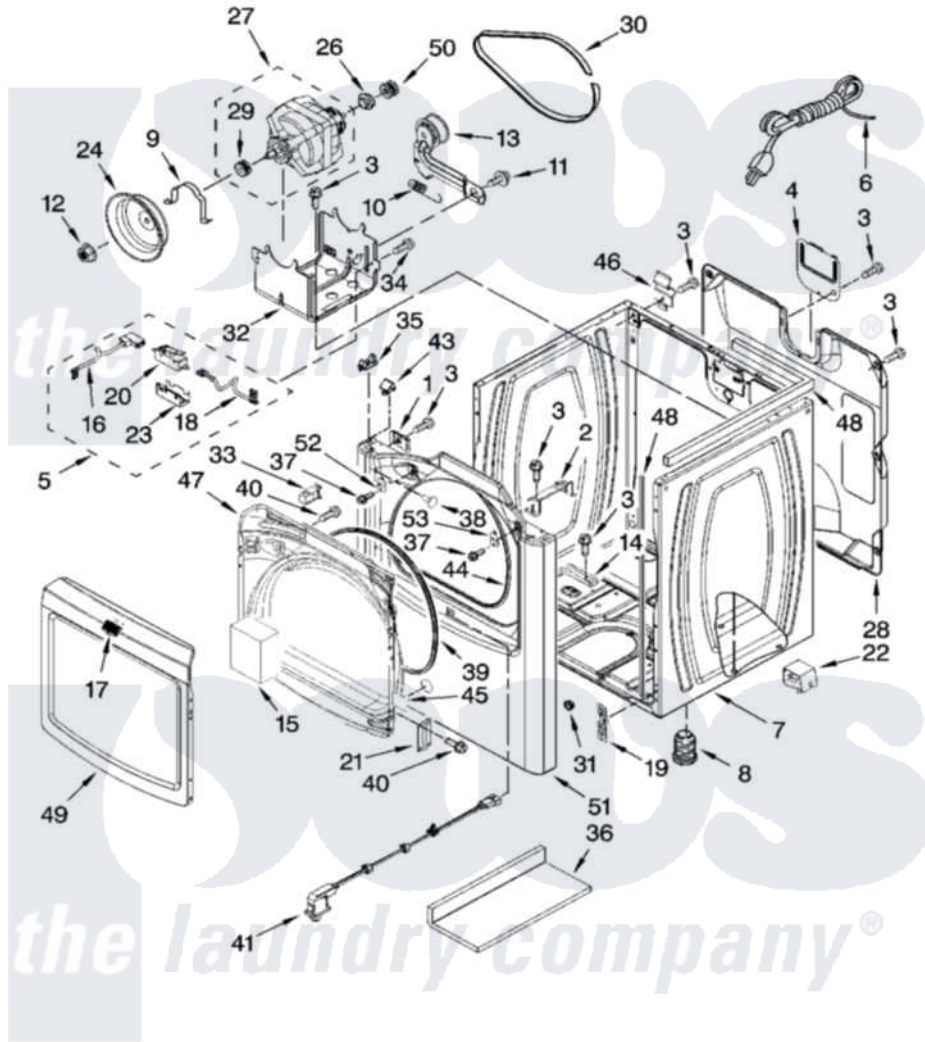

Maytag MGDB400VQ0 02 - CABINET PARTS

CABINET PARTS

For Model: MGDB400VQ0
(White Color Coordinated)

W10247616

3

Maytag [Residential Maytag MGDB400VQ0 Dryer Parts](#) Parts Diagram 02 - CABINET PARTS
Click on the part number to view part

Item	Original Part Number	Replaced By	Status	Part Description
1	W10007520			Clip, Ground
2	8544753			Bracket, Burner
3	3390631			Screw, 10-16 X 3/8
4	8558833			Plate, Cover Terminal Block
5	8564012			Switch, Assembly
6	344020	3401402		Cord, Power
7	W10183827	W10223154		Cabinet
8	3392100	49621		Feet-Leveling
"	279810			Foot-Optional
9	660658			Clamp, Motor Mounting 343481 685441
10	3387374			Spring, Idler
11	3389420			Retainer-Idler 1/4-20 X 1/16
12	W10001340			Nut, Fly Wheel
13	8547160			Pulley Assembly
14	W10201446			Bracket-Gas Pipe
15	W10111867			Filler, Door