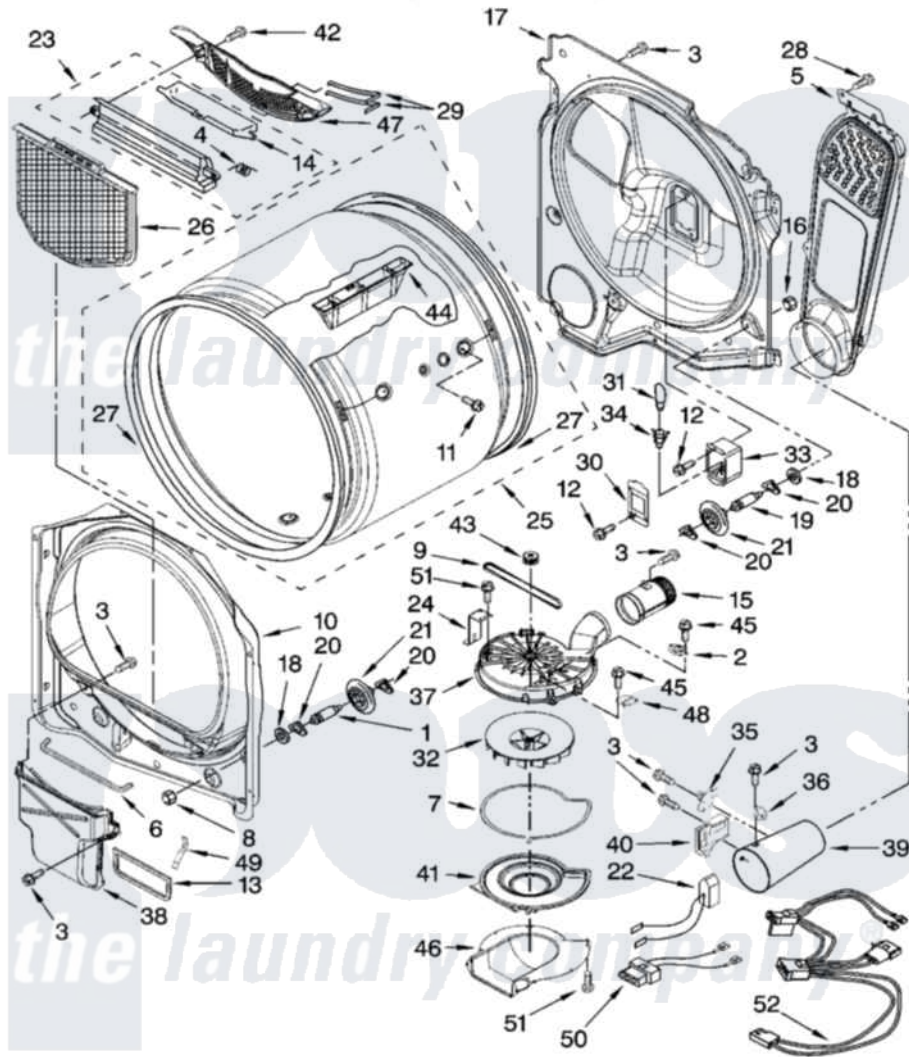

Maytag MGDB400VQ0 03 - BULKHEAD PARTS

BULKHEAD PARTS

For Model: MGDB400VQ0
(White Color Coordinated)

W10247616

5

Maytag [Residential Maytag MGDB400VQ0 Dryer Parts](#) Parts Diagram 03 - BULKHEAD PARTS

[Click on the part number to view part](#)

Item	Original Part Number	Replaced By	Status	Part Description
1	8575324	W10359271		Shaft, Drum Roller Threads
2	8577274			Thermostat 295F
3	90767			Screw, 8A X 3/8 HeX Washer Head Tapping
4	3394986			Spring, Lint Screen Door
5	8544757			Air Duct Assembly
6	697813			Seal, Outlet Housing
7	8573068			Seal, Blower Cover
8	3934666	W10080210		Nut, 3/8 X 16
9	8544742			Belt, Blower
10	8557244			Bulkhead, Front
11	W10219342			Screw, Baffle Mounting
12	487909	488729		Screw
13	8544721			Seal, Lint Duct
14	3394984	8563758		Door, Lint Screen
15	8544755			Exhaust Pipe
16	W10001120	W10080190		Nut, 3/8-16

17	8557234		Bulkhead, Rear
18	3387459	W10080960	Washer, Support
19	8575325	W10359272	Shaft, Roller Drum Threads
20	690997		Washer, Thrust
21	8536973	W10314173	Support
22	8539889		Harness, Flame Switch
23	3394985	8563755	Housing, Outlet Assembly
24	8544741		Screw, 11-16 X 3/4 Lint Screen
25	8557269	8557271	Drum
26	W10178353	W10120998	Screen
27	W10116344	280140	Seal
28	693995		Screw, Hex Head
29	3387223		Electrode, Sensor
30	3402841	8532165	Lens, Drum Light
31	3406124	22002263	Lamp
32	8544737		Wheel, Blower
33	3977373		Bracket, Drum Light
34	W10168632		Socket, Assembly
35	8573713		Thermal-Cutoff
36	3391912		Thermostat, High-Limit 255 F
37	8544735	W10256512	Housing, Blower
38	8544786		Lint Duct Assembly
39	8573824		Funnel, Burner
40	338906		Radiant, Sensor
41	8544719		Cover, Blower
42	3387230		Screw, 10-16 X 13/16
43	8544739		Pulley, Blower
44	8563860		Baffle, Drum
45	3350424		Screw, 10-16 X 1/2
46	8544718		Duct, Inlet Blower
47	8544723		Grille Outlet
48	3390719		Thermal-Fuse
49	8573070		Clip, Lint Duct
50	353424		Plug, Terminal
51	97787	W10109200	Screw, Baffle Mounting
52	W10111028		Harness, Gas