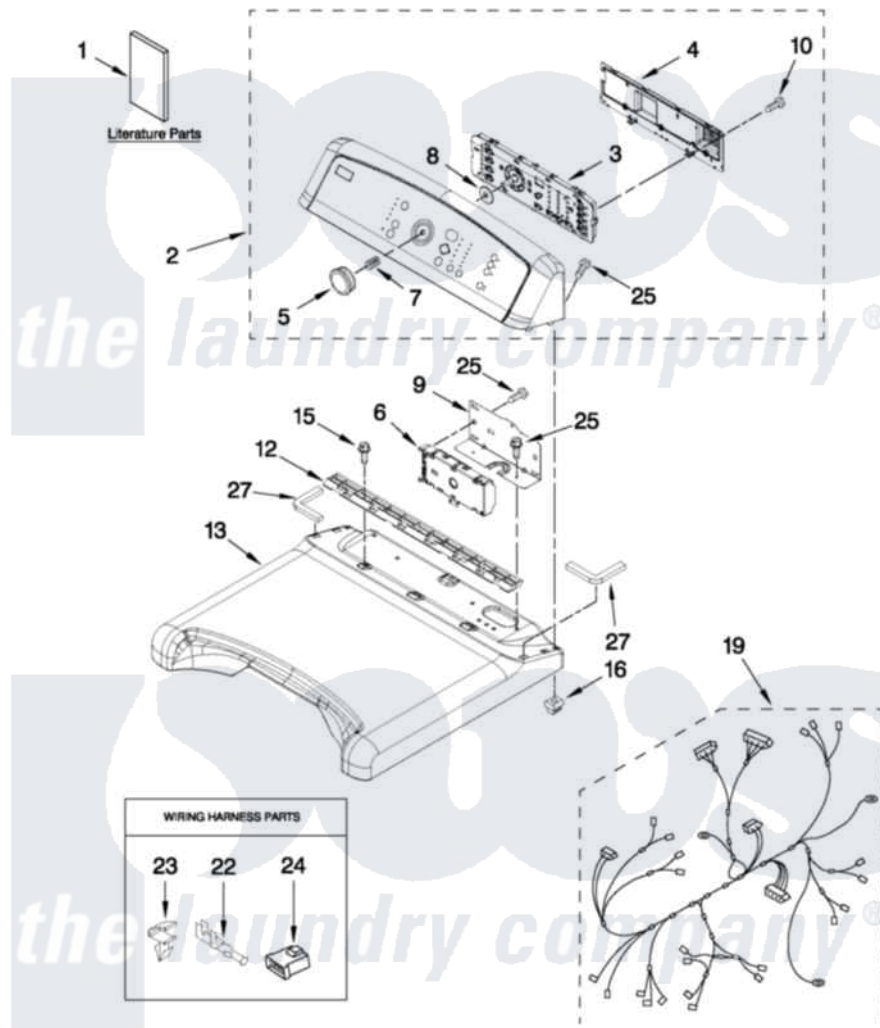

# Maytag MGDB400VQ1 01 - TOP AND CONSOLE PARTS

**MAYTAG**

## TOP AND CONSOLE PARTS

GAS DRYER

For Model: MGDB400VQ1  
(White)

3-11 Printed in U.S.A. (JLP)(bay)

1

Part No. W10406066 Rev. A

Maytag [Residential Maytag MGDB400VQ1 Dryer Parts](#) Parts Diagram 01 - TOP AND CONSOLE PARTS

[Click on the part number to view part](#)

Item	Original Part Number	Replaced By	Status	Part Description
1	W10388777		Not Available	INSTALLATION, DIAGNOSTIC GUIDE
"	W10156734		Not Available	Tech, Sheet
"	W10260037		Not Available	GUIDE, USE & CARE
2	<a href="#">W10110298</a>			Console Assembly
3	<a href="#">W10336133</a>			Assembly, User Interface
4	<a href="#">W10051124</a>			Cover, Rear
5	<a href="#">W10051126</a>			Knob Assembly
6	<a href="#">W10111621</a>			Control Electronic
7	<a href="#">W10153920</a>			Spring, Knob
8	<a href="#">8572039</a>			Seal, User Interface
9	<a href="#">8563853</a>			Bracket, Machine Controller
10	<a href="#">W10003770</a>			Screw, 6-19 X 1/2
12	<a href="#">W10110295</a>			Bracket, Console
13	<a href="#">W10223157</a>			Top
15	337686		Not Available	SCREW, 8-18 X .500
16	<a href="#">W10112673</a>			Screw, Grommet

19	<a href="#">W10319800</a>	Harness, Wiring Main	
22	94613	<a href="#">596797</a>	Terminal
23	<a href="#">3394427</a>	Clip-Harness	
24	<a href="#">3403498</a>	Connector, 3-Position	
25	<a href="#">W10131402</a>	Screw, 8-18 X 1.370	
27	<a href="#">W10219695</a>	Foam Seal, Top	
"	<a href="#">W10219694</a>	Foam Seal, Top	