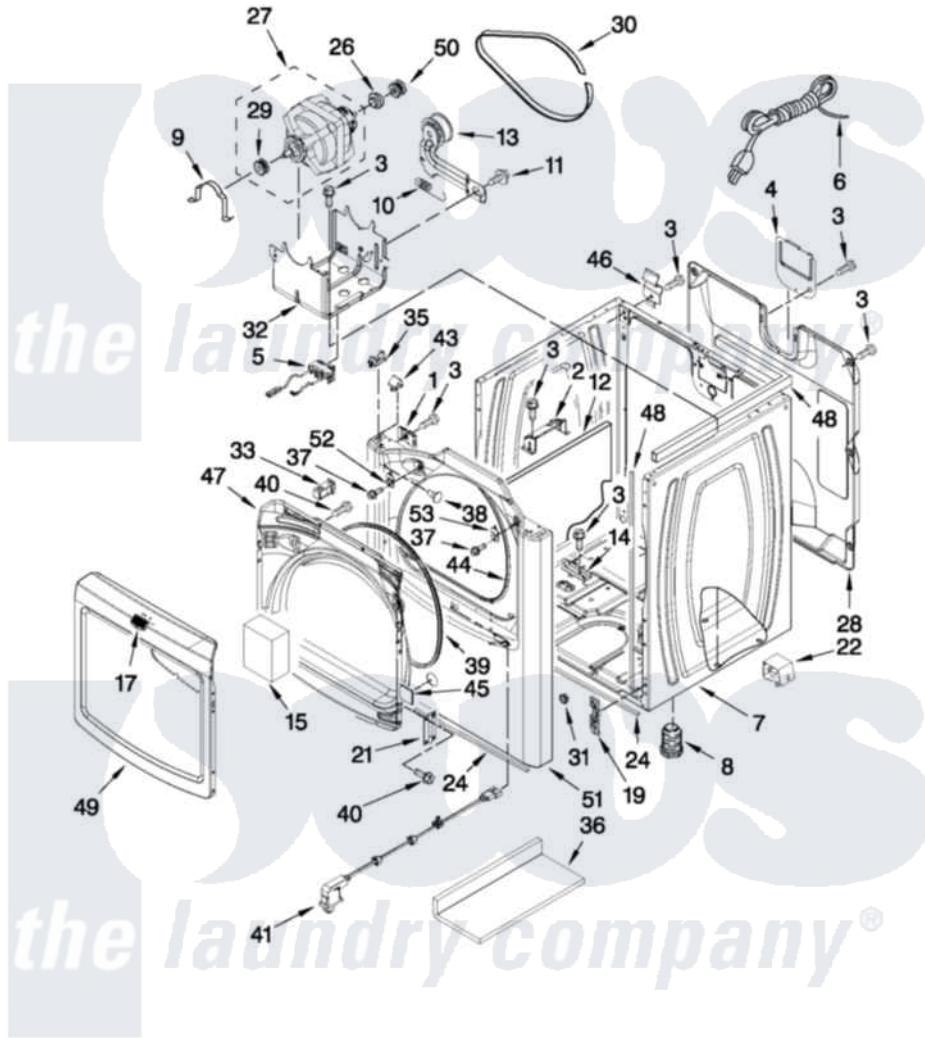

## CABINET PARTS

For Model: MGDB400VQ1  
(White)

W10406066

3

Maytag [Residential Maytag MGDB400VQ1 Dryer Parts](#) Parts Diagram 02 - CABINET PARTS

[Click on the part number to view part](#)

Item	Original Part Number	Replaced By	Status	Part Description
1	<a href="#">W10007520</a>			Clip, Ground
2	<a href="#">8544753</a>			Bracket, Burner
3	<a href="#">3390631</a>			Screw, 10-16 X 3/8
4	<a href="#">8558833</a>			Plate, Cover Terminal Block
5	<a href="#">W10314253</a>			Switch, Assembly Broken Belt
6	344020	<a href="#">3401402</a>		Cord, Power
7	<a href="#">W10223154</a>			Cabinet
8	3392100	<a href="#">49621</a>		Feet-Leveling
NI	<a href="#">279810</a>			Foot-Optional
9	<a href="#">660658</a>			Clamp, Motor Mounting 343481 685441
10	<a href="#">3387374</a>			Spring, Idler
11	<a href="#">3389420</a>			Retainer-Idler 1/4-20 X 1/16
12	<a href="#">W10123956</a>			Dampening Panel
13	<a href="#">8547160</a>			Pulley Assembly
14	<a href="#">W10201446</a>			Bracket-Gas Pipe
15	<a href="#">W10111867</a>			Filler, Door