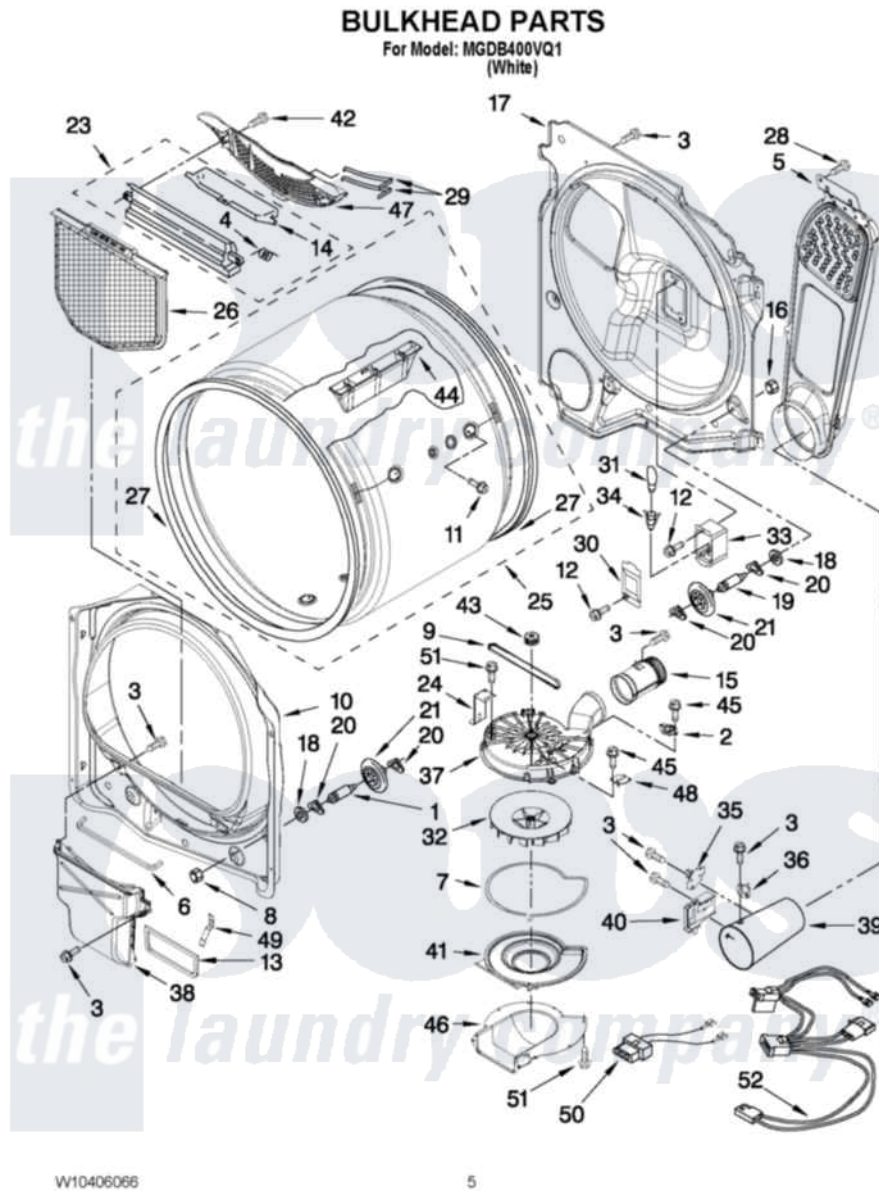

Maytag MGDB400VQ1 03 - BULKHEAD PARTS

Maytag Residential Maytag MGDB400VQ1 Dryer Parts Parts Diagram 03 - BULKHEAD PARTS
Click on the part number to view part

| Item | Original Part Number | Replaced By | Status | Part Description |
|------|---------------------------|---------------------------|--------|---|
| 1 | W10359271 | | | Shaft, Drum Roller Threads |
| 2 | 8577274 | | | Thermostat 295F |
| 3 | 90767 | | | Screw, 8A X 3/8 HeX Washer Head Tapping |
| 4 | 3394986 | | | Spring, Lint Screen Door |
| 5 | 8544757 | | | Air Duct Assembly |
| 6 | 697813 | | | Seal, Outlet Housing |
| 7 | 8573068 | | | Seal, Blower Cover |
| 8 | 3934666 | W10080210 | | Nut, 3/8 X 16 |
| 9 | 8544742 | | | Belt, Blower |
| 10 | 8557244 | | | Bulkhead, Front |
| 11 | W10219342 | | | Screw, Baffle Mounting |
| 12 | 3390647 | 488729 | | Screw |
| 13 | 8544721 | | | Seal, Lint Duct |
| 14 | 3394984 | 8563758 | | Door, Lint Screen |
| 15 | 8544755 | | | Exhaust Pipe |
| 16 | W10001120 | W10080190 | | Nut, 3/8-16 |