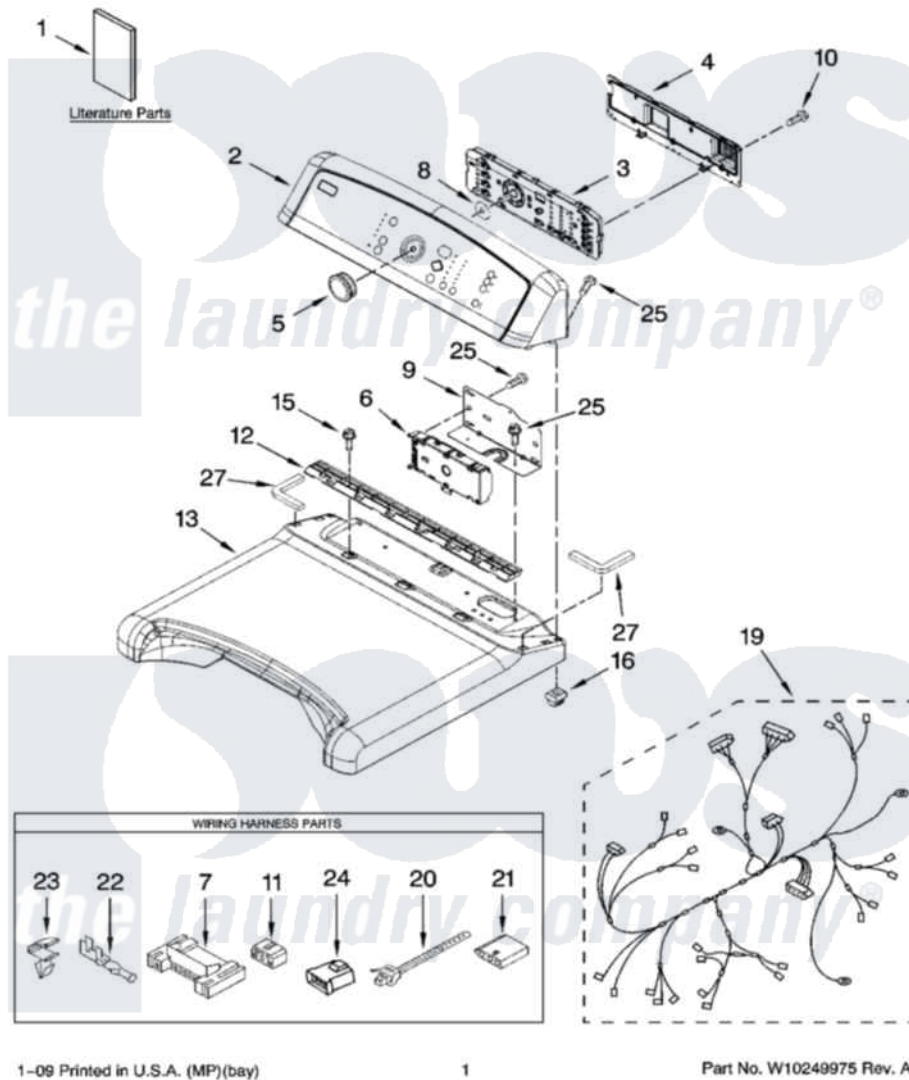

# Maytag MGDB700VQ0 01 - TOP AND CONSOLE PARTS

**MAYTAG®**

## TOP AND CONSOLE PARTS

GAS DRYER

For Model: MGDB700VQ0  
(White Color Coordinated)

1-09 Printed in U.S.A. (MP)(bay)

1

Part No. W10249975 Rev. A

Maytag Residential Maytag MGDB700VQ0 Dryer Parts Parts Diagram 01 - TOP AND CONSOLE PARTS

[Click on the part number to view part](#)

Item	Original Part Number	Replaced By	Status	Part Description
1	W10200966		Not Available	Perf. Tips Sheet
"	W10156734		Not Available	Tech, Sheet
"	W10201175		Not Available	Guide, Use & Care
"	W10201170		Not Available	Guide, Quick Start
2	<a href="#">W10110297</a>			Panel, Console
3	W10222205	<a href="#">W10336132</a>		Control-Elec
4	<a href="#">W10051124</a>			Cover, Rear
5	<a href="#">W10051126</a>			Knob Assembly
6	<a href="#">W10111621</a>			Control Electronic
7	<a href="#">3395683</a>			Receptacle, Multi-Terminal
8	<a href="#">8572039</a>			Seal, User Interface
9	<a href="#">8563853</a>			Bracket, Machine Controller
10	<a href="#">W10003770</a>			Screw, 6-19 X 1/2
11	<a href="#">3347243</a>			Block, Disconnect
12	<a href="#">W10110295</a>			Bracket, Console
13	W10111848	<a href="#">W10223157</a>		Top

15	337686	Not Available	SCREW, 8-18 X .500
16	<a href="#">W10112673</a>		Screw, Grommet
19	W10111056	<a href="#">W10319800</a>	Harness, Wiring Main
20	<a href="#">3391018</a>		Tie Cable
21	<a href="#">3936144</a>		Do-It-Yourself Repair Manuals
22	94613	<a href="#">596797</a>	Terminal
23	<a href="#">3394427</a>		Clip-Harness
24	<a href="#">3403498</a>		Connector, 3-Position
25	<a href="#">W10131402</a>		Screw, 8-18 X 1.370
27	<a href="#">W10219695</a>		Foam Seal, Top
"	<a href="#">W10219694</a>		Foam Seal, Top