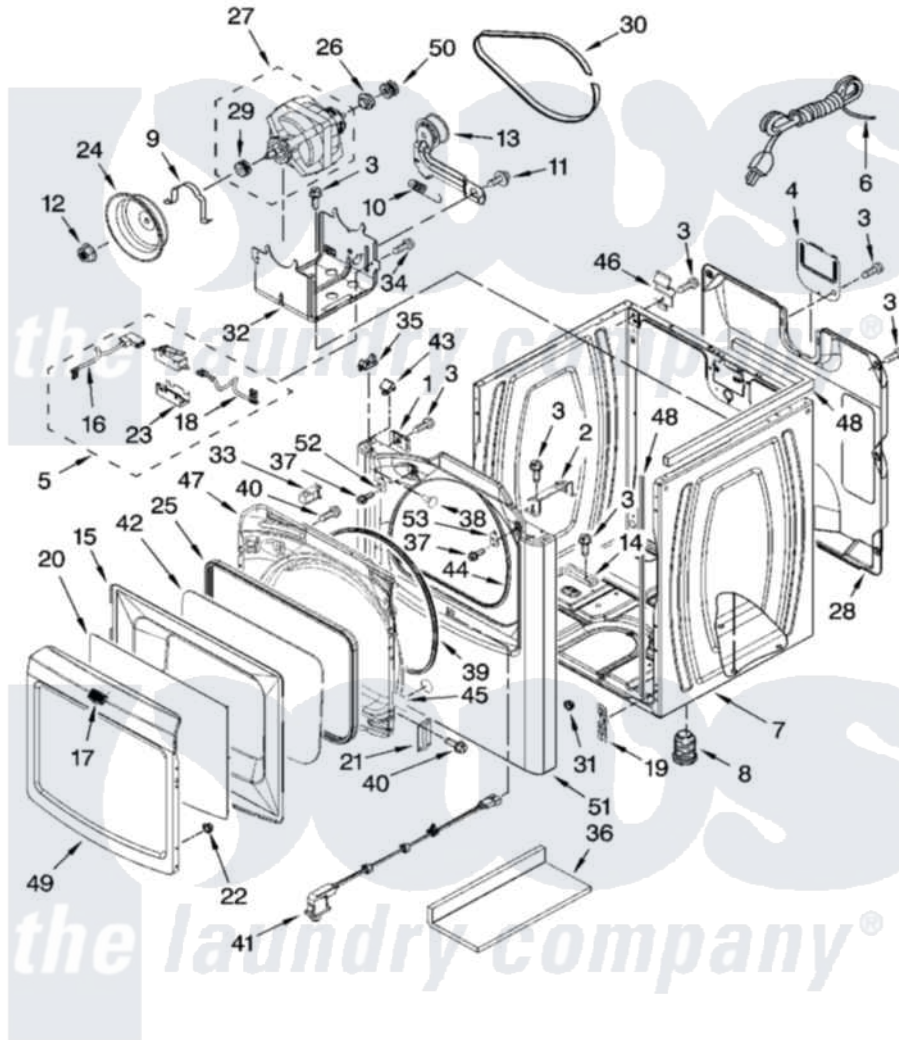

Maytag MGDB700VQ0 02 - CABINET PARTS

CABINET PARTS

For Model: MGDB700VQ0
(White Color Coordinated)

W10249975

3

Maytag [Residential Maytag MGDB700VQ0 Dryer Parts](#) Parts Diagram 02 - CABINET PARTS
Click on the part number to view part

Item	Original Part Number	Replaced By	Status	Part Description
1	W10007520			Clip, Ground
2	8544753			Bracket, Burner
3	3390631			Screw, 10-16 X 3/8
4	8558833			Plate, Cover Terminal Block
5	8564012			Switch, Assembly
6	344020	3401402		Cord, Power
7	W10183827	W10223154		Cabinet
8	3392100	49621		Feet-Leveling
"	279810			Foot-Optional
9	660658			Clamp, Motor Mounting 343481 685441
10	3387374			Spring, Idler
11	3389420			Retainer-Idler 1/4-20 X 1/16
12	W10001340			Nut, Fly Wheel
13	8547160			Pulley Assembly
14	W10201446			Bracket-Gas Pipe
15	W10111880			Bezel, Door

16	8539892		Wire-Motor To Belt Switch
17	W10153170		Medallion Cabinet
18	W10167613		Wire, Belt Switch
19	3394083		Clip, Front Panel
20	W10111858		Glass,
21	8579717		Assembly, Hinge
22	3393008	308685	Side Trim)
23	8564011		Bracket-Switch
24	8576626		Wheel, Fly
25	W10111859		Gasket, Inner Door
26	3393657		Restrainer, Belt
27	W10136931	W10136932	Motor, Assembly 60 Hz
28	8558830	Not Available	Panel, Rear
29	W10139247		Pulley, Blower
30	W10136934		Belt, Drive
31	8578560		Hole, Plug
32	8547158		Bracket, Motor
33	W10111905		Assembly, Door Catch
34	W10002600		Screw, 6-20 X 1 1/4
35	8568303		Locator, Snap Down
36	W10215725		Cover, Door Switch
37	3400805		Screw, 8-18 X 3/64
38	W10144494		Plug-Hole
39	W10215728	W10239307	Seal-Door
40	342055	488627	Screw
41	W10201785		Door Switch Assembly
42	W10111857		Glass, Inner Door
43	8576625		Lock, Front Top
44	W10044490		Seal, Front Panel
45	8564457		Plug, Front Panel
46	238088	8066217	Hinge, Top
47	W10111878		Door, Inner
48	W10226482		Foam, Seal Spill Guard
49	W10111875		Door, Outer
50	W10136930		Pulley,
51	W10111883	W10312757	Panel
52	W10111906	W10295405	Strike
53	W10111888		Plug, Strike