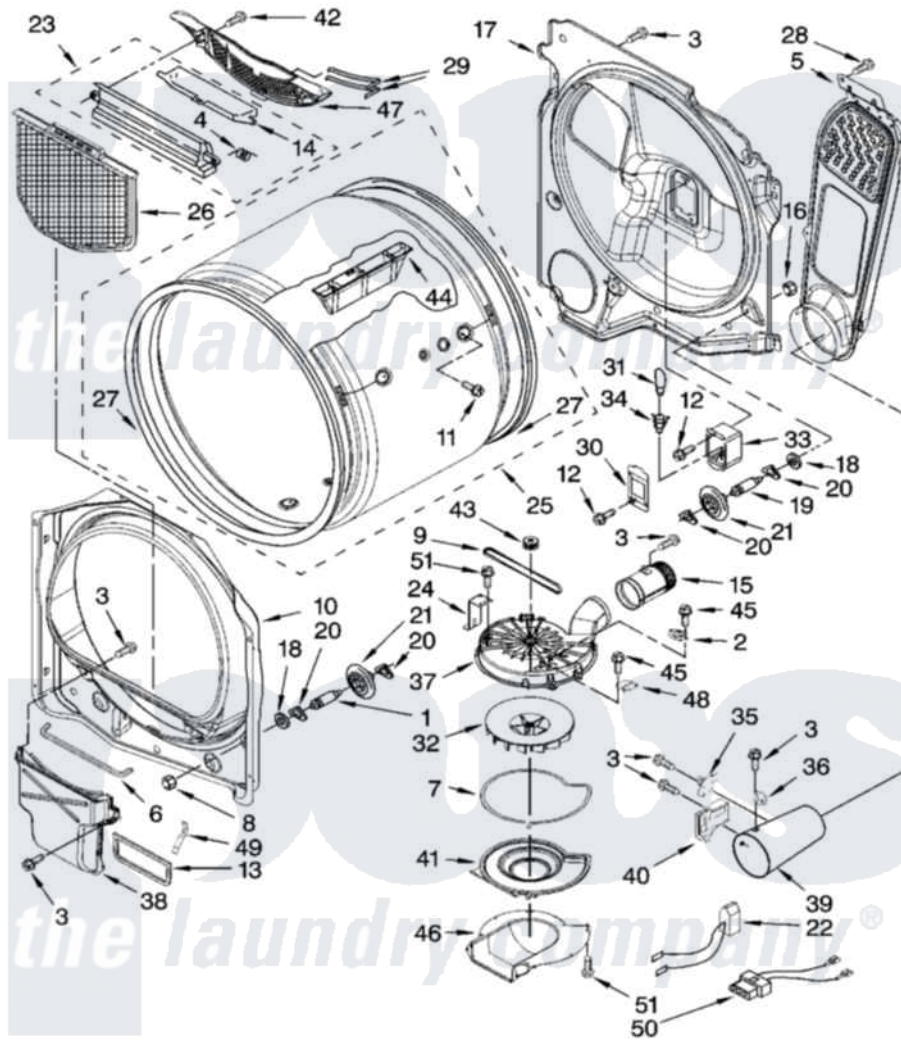

## BULKHEAD PARTS

For Model: MGDB700VQ0  
(White Color Coordinated)

W10249975

5

Maytag Residential Maytag MGDB700VQ0 Dryer Parts Parts Diagram 03 - BULKHEAD PARTS

[Click on the part number to view part](#)

Item	Original Part Number	Replaced By	Status	Part Description
1	8575324	<a href="#">W10359271</a>		Shaft, Drum Roller Threads
2	<a href="#">8577274</a>			Thermostat 295F
3	<a href="#">90767</a>			Screw, 8A X 3/8 HeX Washer Head Tapping
4	<a href="#">3394986</a>			Spring, Lint Screen Door
5	<a href="#">8544757</a>			Air Duct Assembly
6	<a href="#">697813</a>			Seal, Outlet Housing
7	<a href="#">8573068</a>			Seal, Blower Cover
8	3934666	<a href="#">W10080210</a>		Nut, 3/8 X 16
9	<a href="#">8544742</a>			Belt, Blower
10	<a href="#">8557244</a>			Bulkhead, Front
11	<a href="#">W10219342</a>			Screw, Baffle Mounting
12	487909	<a href="#">488729</a>		Screw
13	<a href="#">8544721</a>			Seal, Lint Duct
14	3394984	<a href="#">8563758</a>		Door, Lint Screen
15	<a href="#">8544755</a>			Exhaust Pipe
16	W10001120	<a href="#">W10080190</a>		Nut, 3/8-16