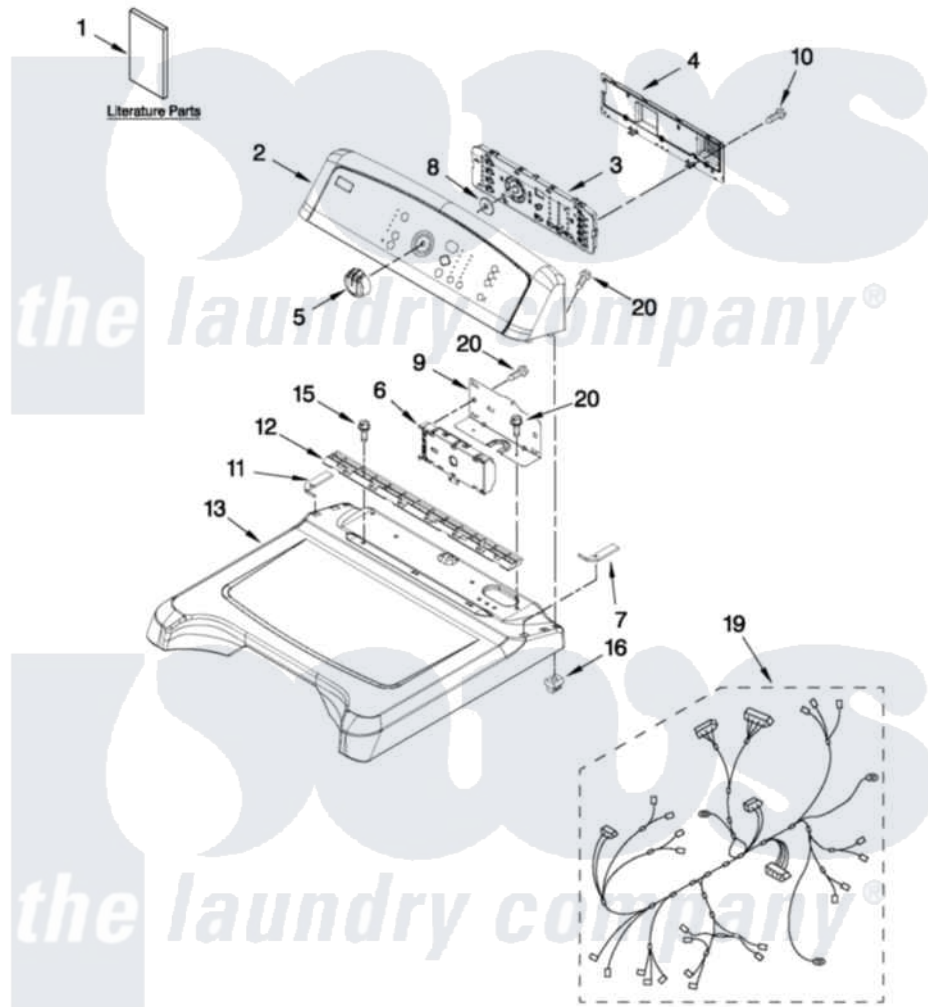

Maytag MGDB750YW0 01 - TOP AND CONSOLE PARTS

MAYTAG

TOP AND CONSOLE PARTS

For Model: MGDB750YW0
(White)

GAS DRYER

FOR ORDERING INFORMATION REFER TO PARTS PRICE LIST

8-11 Printed in U.S.A. (L.T.) (psw)

1

Part No. W10435647 Rev. A

Maytag Residential Maytag MGDB750YW0 Dryer Parts Parts Diagram 01 - TOP AND CONSOLE PARTS

[Click on the part number to view part](#)

Item	Original Part Number	Replaced By	Status	Part Description
1	W10393006		Not Available	TECH, SHEET
"	W10388780		Not Available	GUIDE, USE & CARE
"	W10392126		Not Available	INSTALLATION INSTRUCTION (ENGLISH)
2	W10110287			Panel, Console
3	W10388672			Assembly, User Interface
4	W10051124			Cover, Rear
5	W10338554			Knob, Assembly
6	W10249829			Control Electronic
7	W10219694			Foam Seal, Top
8	8572039			Seal, User Interface
9	8563853			Bracket, Machine Controller
10	W10003770			Screw, 6-19 X 1/2
11	W10219695			Foam Seal, Top
12	8558863			Bracket, Console
13	W10223157			Top
15	337686		Not Available	SCREW, 8-18 X .500