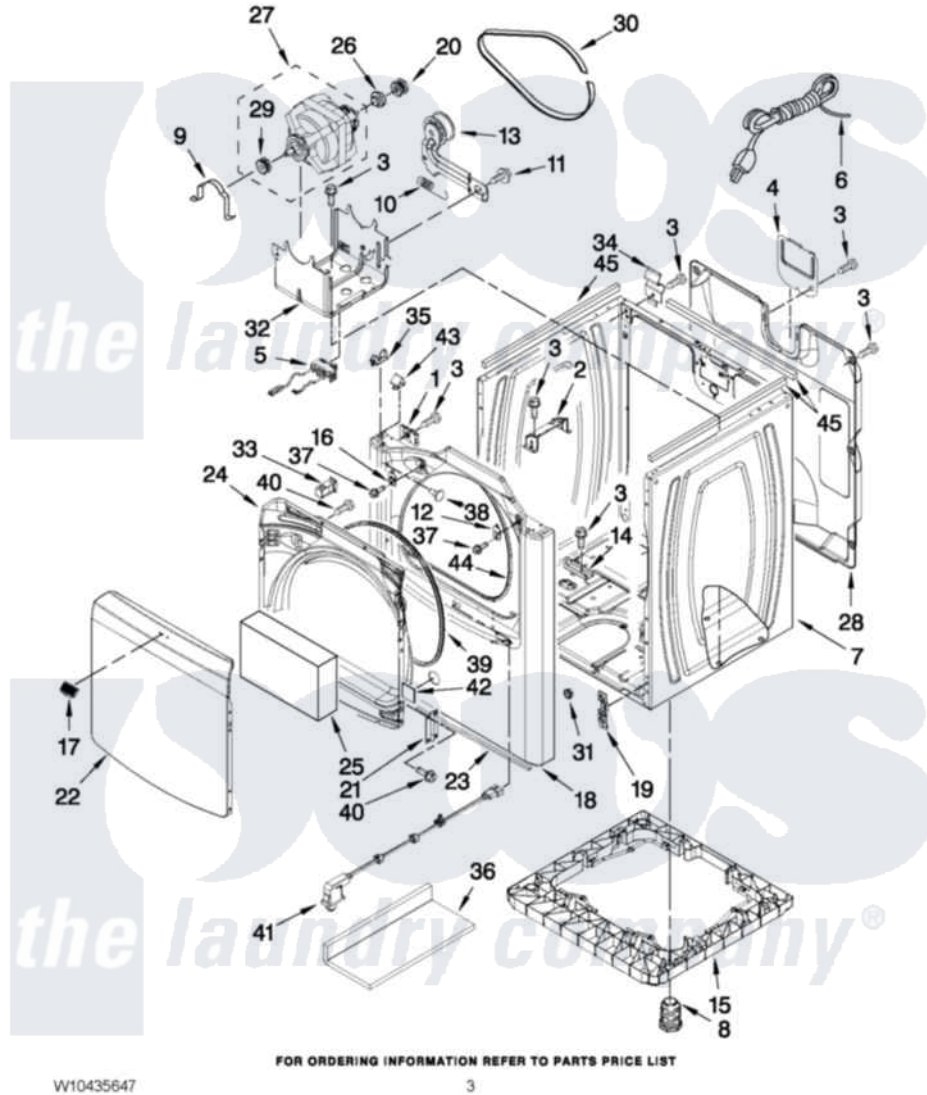

# Maytag MGDB750YW0 02 - CABINET PARTS

## CABINET PARTS

For Model: MGDB750YW0  
(White)

W10435647

FOR ORDERING INFORMATION REFER TO PARTS PRICE LIST

3

Maytag [Residential Maytag MGDB750YW0 Dryer Parts](#) Parts Diagram 02 - CABINET PARTS

[Click on the part number to view part](#)

Item	Original Part Number	Replaced By	Status	Part Description
1	<a href="#">W10007520</a>			Clip, Ground
2	<a href="#">8544753</a>			Bracket, Burner
3	<a href="#">3390631</a>			Screw, 10-16 X 3/8
4	<a href="#">8558833</a>			Plate, Cover Terminal Block
5	<a href="#">W10314253</a>			Switch, Assembly Broken Belt
6	344020	<a href="#">3401402</a>		Cord, Power
7	<a href="#">W10223154</a>			Cabinet
8	<a href="#">W10363894</a>			Foot, Dryer
9	<a href="#">660658</a>			Clamp, Motor Mounting 343481 685441
10	<a href="#">3387374</a>			Spring, Idler
11	<a href="#">3389420</a>			Retainer-Idler 1/4-20 X 1/16
12	<a href="#">W10111888</a>			Plug, Strike
13	<a href="#">8547160</a>			Pulley Assembly
14	<a href="#">W10201446</a>			Bracket-Gas Pipe
15	<a href="#">W10363887</a>			Riser-Full
16	W10111906	<a href="#">W10295405</a>		Strike